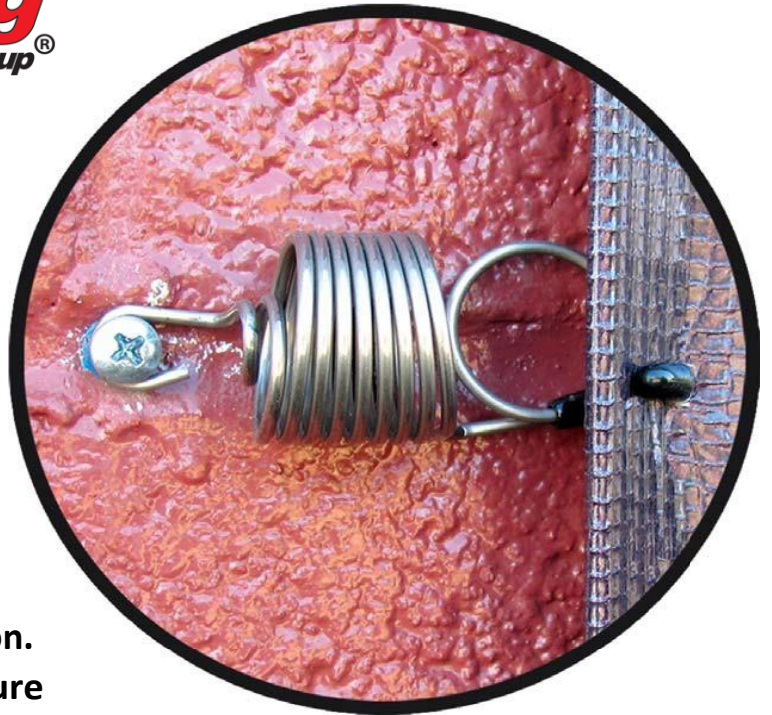

BannerSpring on 12x25 Premier Square

PosterSpring11 on Poster Panel

BannerSpring on 54'x90' Wallscape(7oz vinyl)

**LIND**  
**BannerSpring**  
Patented  
**LIND SignSpringGroup**<sup>®</sup>

- Developed and proven on Billboards in extreme Great Lakes conditions
- Trampoline simplicity, large billboard durability.
- Spring/Hook technology means NO grommets, cables or clips.
- No tools, tracks, gripper bars, ratchets, cables or clips.
- Tight, flawless installations & quick easy change-outs.
- Lay Flat Design Prolongs banner life while enabling easy re-use & rotation.
- Maintains infinite, consistent pressure around display surface.
- Provides flawless appearance whether posting period is 4 weeks or 4 years

*Posters go from box to billboard...no prep or tools required!*

- Simple:** Patented spring & hook design
- Easy:** System installs easily in under an hour. Post single sheet posters in 10 minutes or less!
- Durable:** 100% Stainless Steel product. NO pulleys, plastic, cables, clips, gripper bars, or pockets.
- Efficient:** Use single sheet PE posters and vinyl from any vendor!
- Fast:** Posters go straight from shipping box to billboards. No Prep Required!
- Ultra Eco-Friendly:** Limited cuts and protrusions allow for easy poster re-use and rotation
- Proven:** Developed and used by billposters in extreme Great Lakes weather conditions
- Picture Perfect:** Hidden springs hold poster tight and close to face.
- Cost Effective:** The least expensive system to purchase, operate and maintain