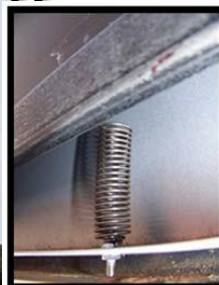

BannerSpring on 54'x90' Wallscape(7oz vinyl)