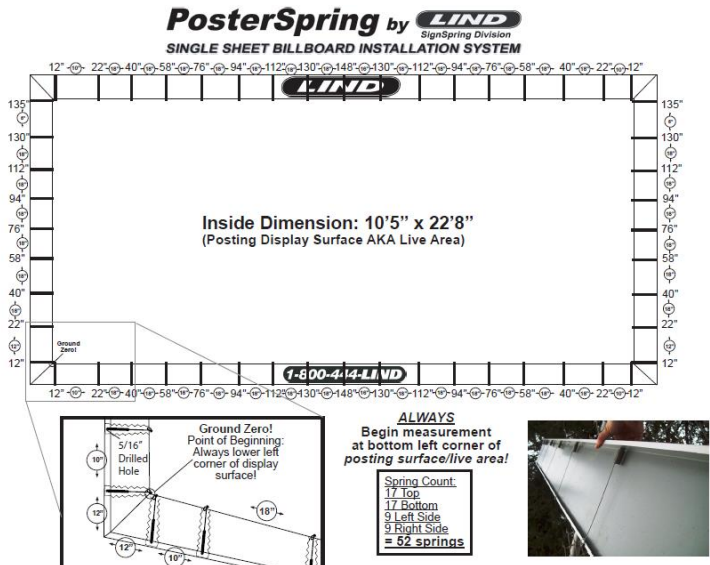

Posters go from box to billboard...no prep or tools required!

- **Simple:** Patented spring & hook design
- **Easy:** System installs easily in under an hour. Post single sheet posters in 10 minutes or less!
- **Durable:** 100% Stainless Steel product. NO pulleys, plastic, cables, clips, gripper bars, or pockets.
- **Efficient:** Use single sheet PE posters and vinyl from any vendor!
- **Fast:** Posters go straight from shipping box to billboards. No Prep Required!
- **Ultra Eco-Friendly:** Limited cuts and protrusions allow for easy poster re-use and rotation
- **Proven:** Developed and used by billposters in extreme Great Lakes weather conditions
- **Picture Perfect:** Hidden springs hold poster tight and close to face.
- **Cost Effective:** The least expensive system to purchase, operate and maintain