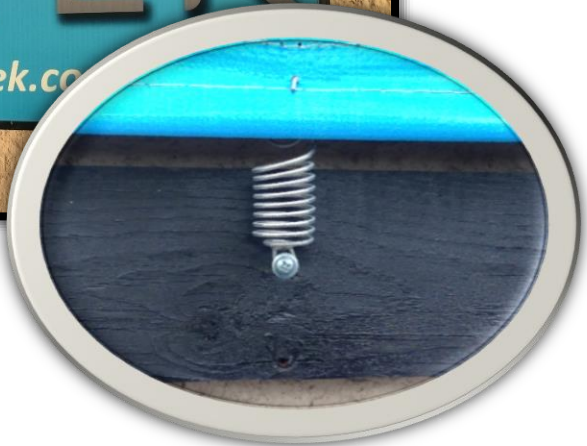

BannerSpring on 12x25 Premier Square

PosterSpring11 on Poster Panel

BannerSpring on 54'x90' Wallscape(7oz vinyl)

**LIND**  
**BannerSpring**  
Patented  
**LIND SignSpringGroup**<sup>®</sup>

- Developed and proven on Billboards in extreme Great Lakes conditions
- Trampoline simplicity, large billboard durability.
- Spring/Hook technology means NO grommets, cables or clips.
- No tools, tracks, gripper bars, ratchets, cables or clips.
- Tight, flawless installations & quick easy change-outs.
- Lay Flat Design Prolongs banner life while enabling easy re-use & rotation.
- Maintains infinite, consistent pressure around display surface.
- Provides flawless appearance whether posting period is 4 weeks or 4 years

*Posters go from box to billboard...no prep or tools required!*

- Simple:** Patented spring & hook design
- Easy:** System installs easily in under an hour. Post single sheet posters in 10 minutes or less!
- Durable:** 100% Stainless Steel product. NO pulleys, plastic, cables, clips, gripper bars, or pockets.
- Efficient:** Use single sheet PE posters and vinyl from any vendor!
- Fast:** Posters go straight from shipping box to billboards. No Prep Required!
- Ultra Eco-Friendly:** Limited cuts and protrusions allow for easy poster re-use and rotation
- Proven:** Developed and used by billposters in extreme Great Lakes weather conditions
- Picture Perfect:** Hidden springs hold poster tight and close to face.
- Cost Effective:** The least expensive system to purchase, operate and maintain