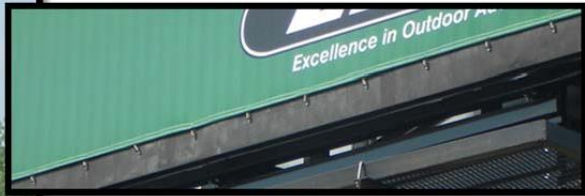

LIND SignSpring...for Outdoor!

SignSpring for Outdoor is the ultimate breakthrough in Billboard installation systems. Vinyls & PE posters go directly from shipping box to billboard, no tools or prep required. SignSpring provides SIGNIFICANT savings in man-hours and vehicle costs while providing the tightest, most flawless and durable installation system on earth!

- **Initial Conversions under an hour, re-posts in minutes.**
- **No hardware, rods or accessories means lighter loads and allow the use of smaller fuel efficient vehicles.**
- **Doubles and Triples postings per Man-Hour.**
- **Frees installers from tools, ratchets, rods and the dreaded 3-point climb.**
- **Eliminates water, wasp and rodent nest accumulation in vinyl pockets.**
- **Eliminates bent back bulletin corners and resulting illumination shadowing.**
- **Keeps installers on billboards fronts and away from nasty fiberglass shards**
- **Limited protrusions extends vinyl and PE life, allow easy rotation and re-use.**

NOTICE
INSTALL ONLY IN ACCORDANCE WITH LOCAL BUILDING CODES AND LOCAL ENGINEERING REVIEW & APPROVAL.

BannerSpring on 8'x14' bulletin(PE poster)