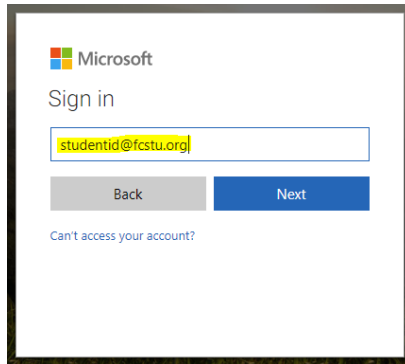

It is very important for students to check their Fulton County email every day. There are daily announcements that allow students to learn about activities and important information about Cambridge. In addition, administration will be sending important emails about safety and security that all students need to read.

- To access the Fulton County email from any device, open a web browser and go to portal.office.com.

- Sign in using your Fulton County School Microsoft account that is in the format **Studentid@fcstu.org**.