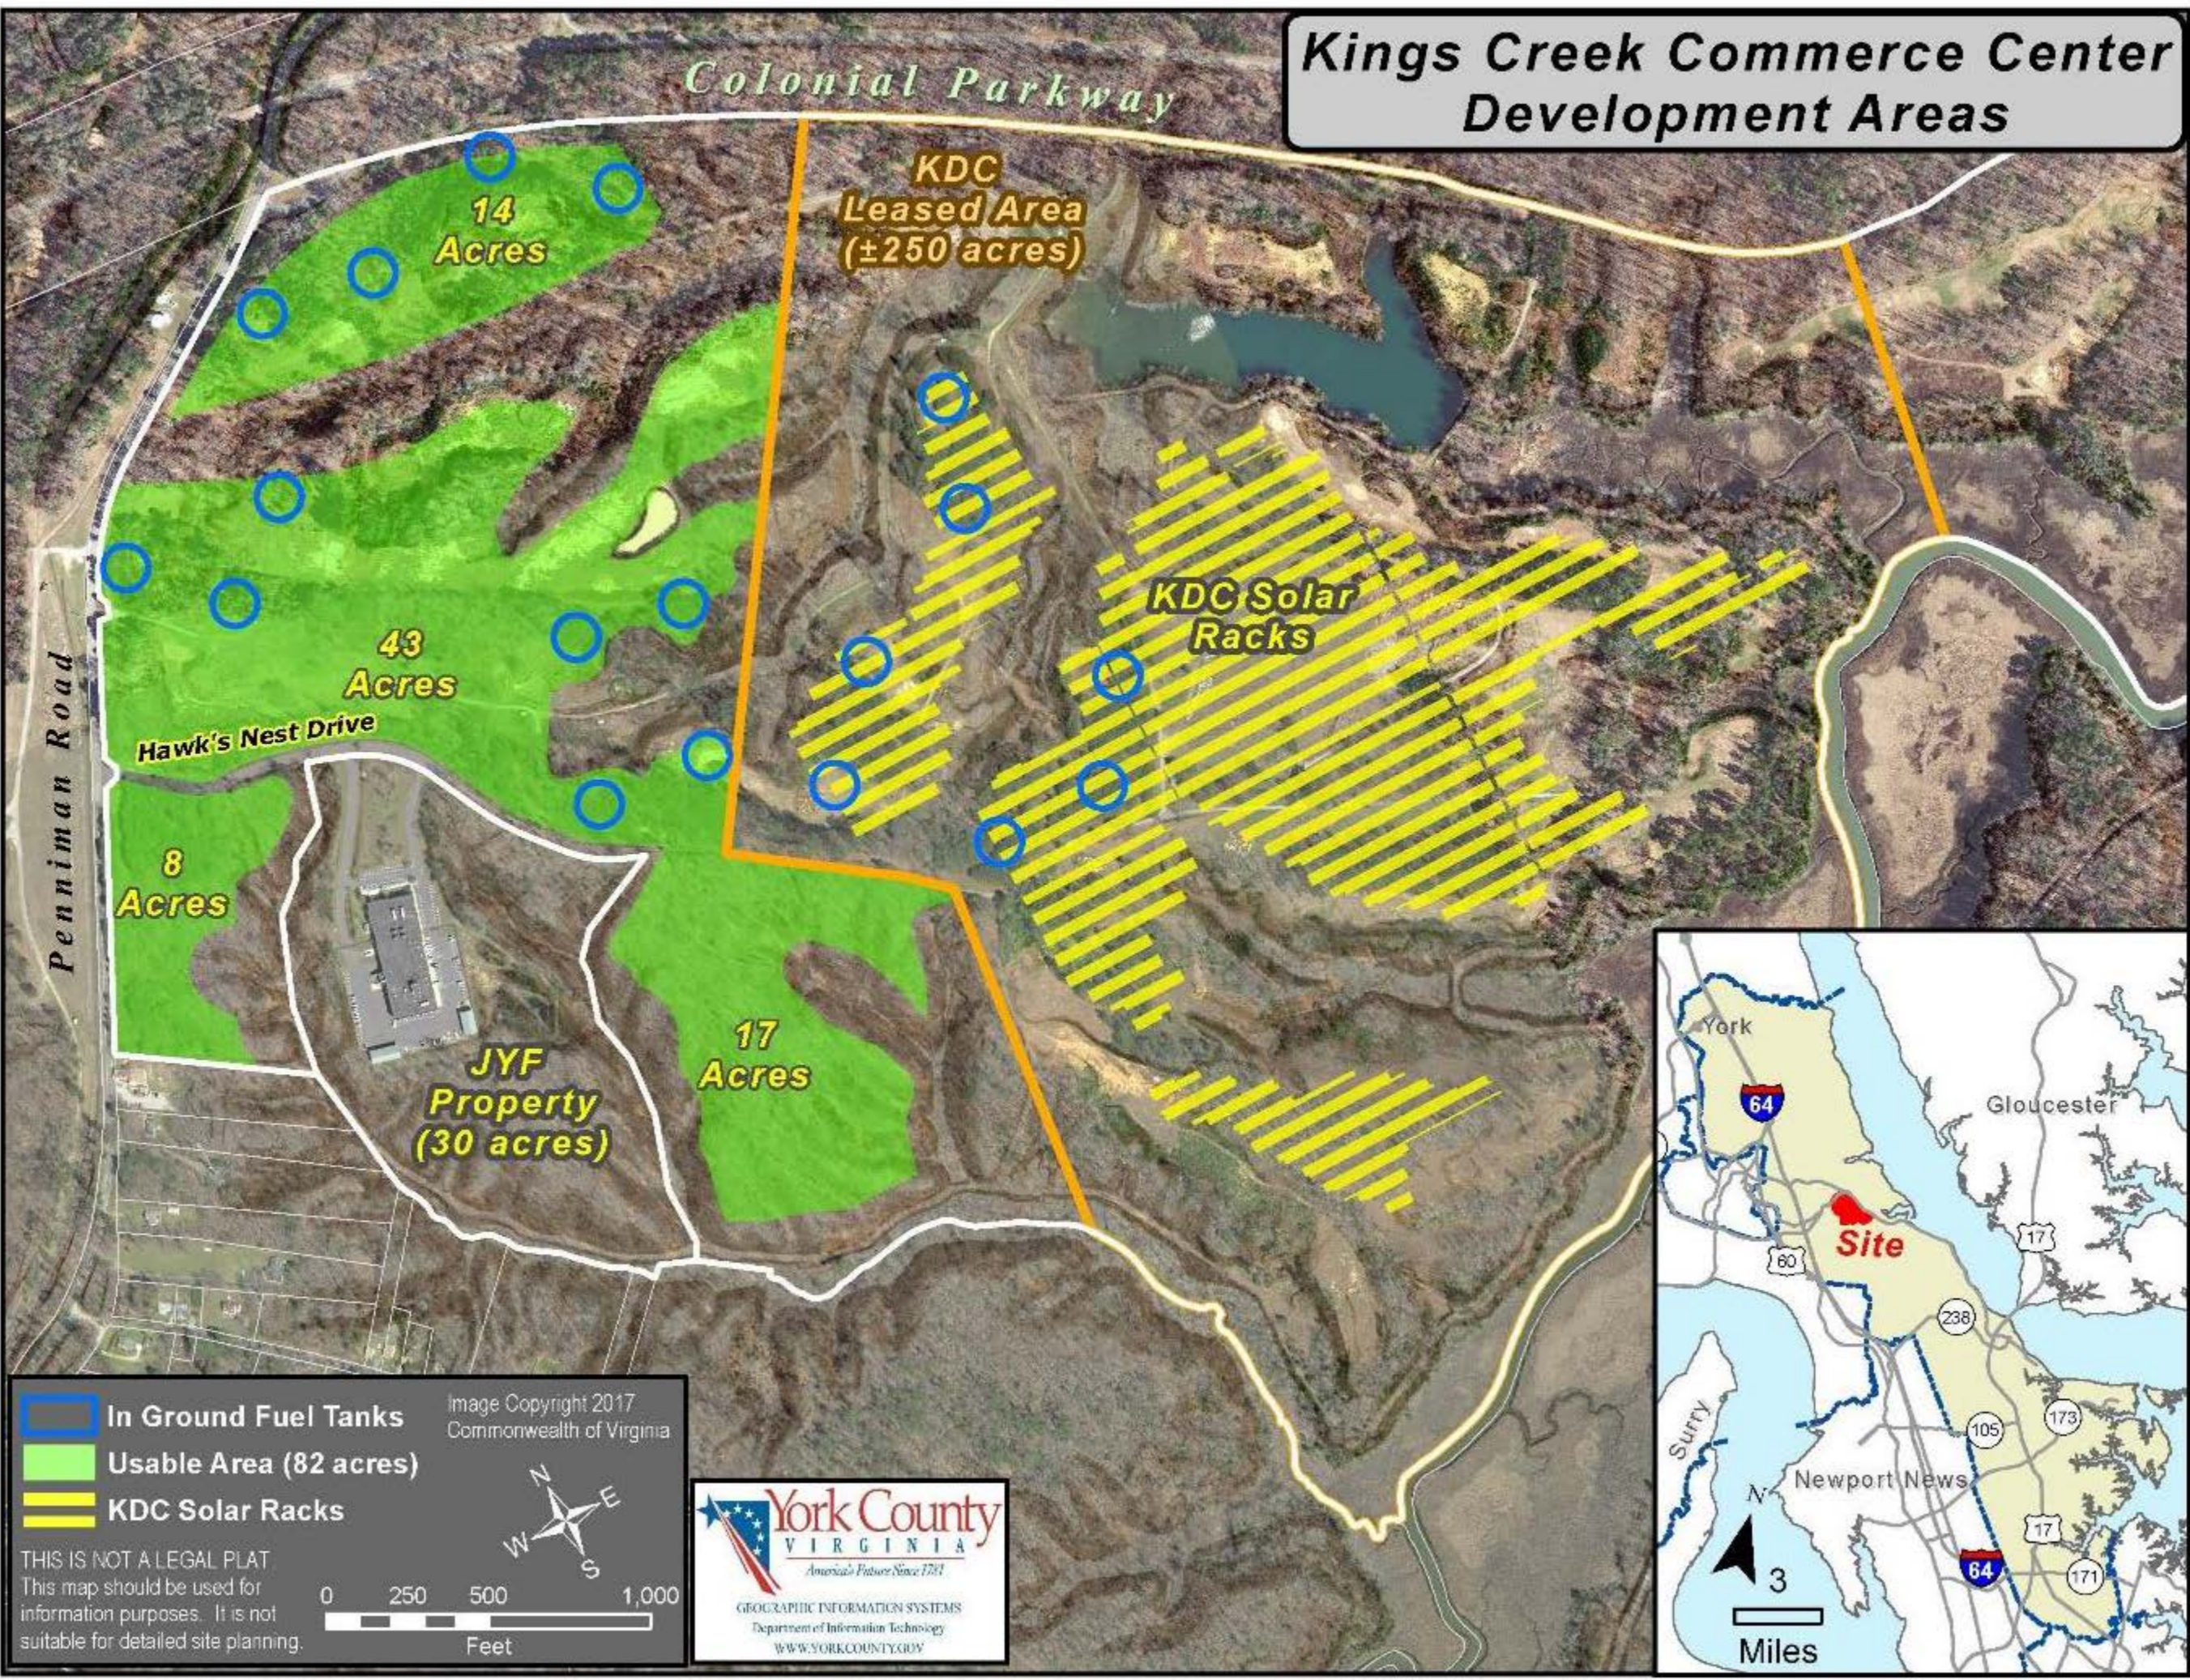

Kings Creek Commerce Center Development Areas

Image Copyright 2017 Commonwealth of Virginia

- In Ground Fuel Tanks
- Usable Area (82 acres)
- KDC Solar Racks

THIS IS NOT A LEGAL PLAT
This map should be used for information purposes. It is not suitable for detailed site planning.

0 250 500 1,000
Feet

York County
VIRGINIA
American Future Since 1751

GEOGRAPHIC INFORMATION SYSTEMS
Department of Information Technology
WWW.YORKCOUNTY.GOV