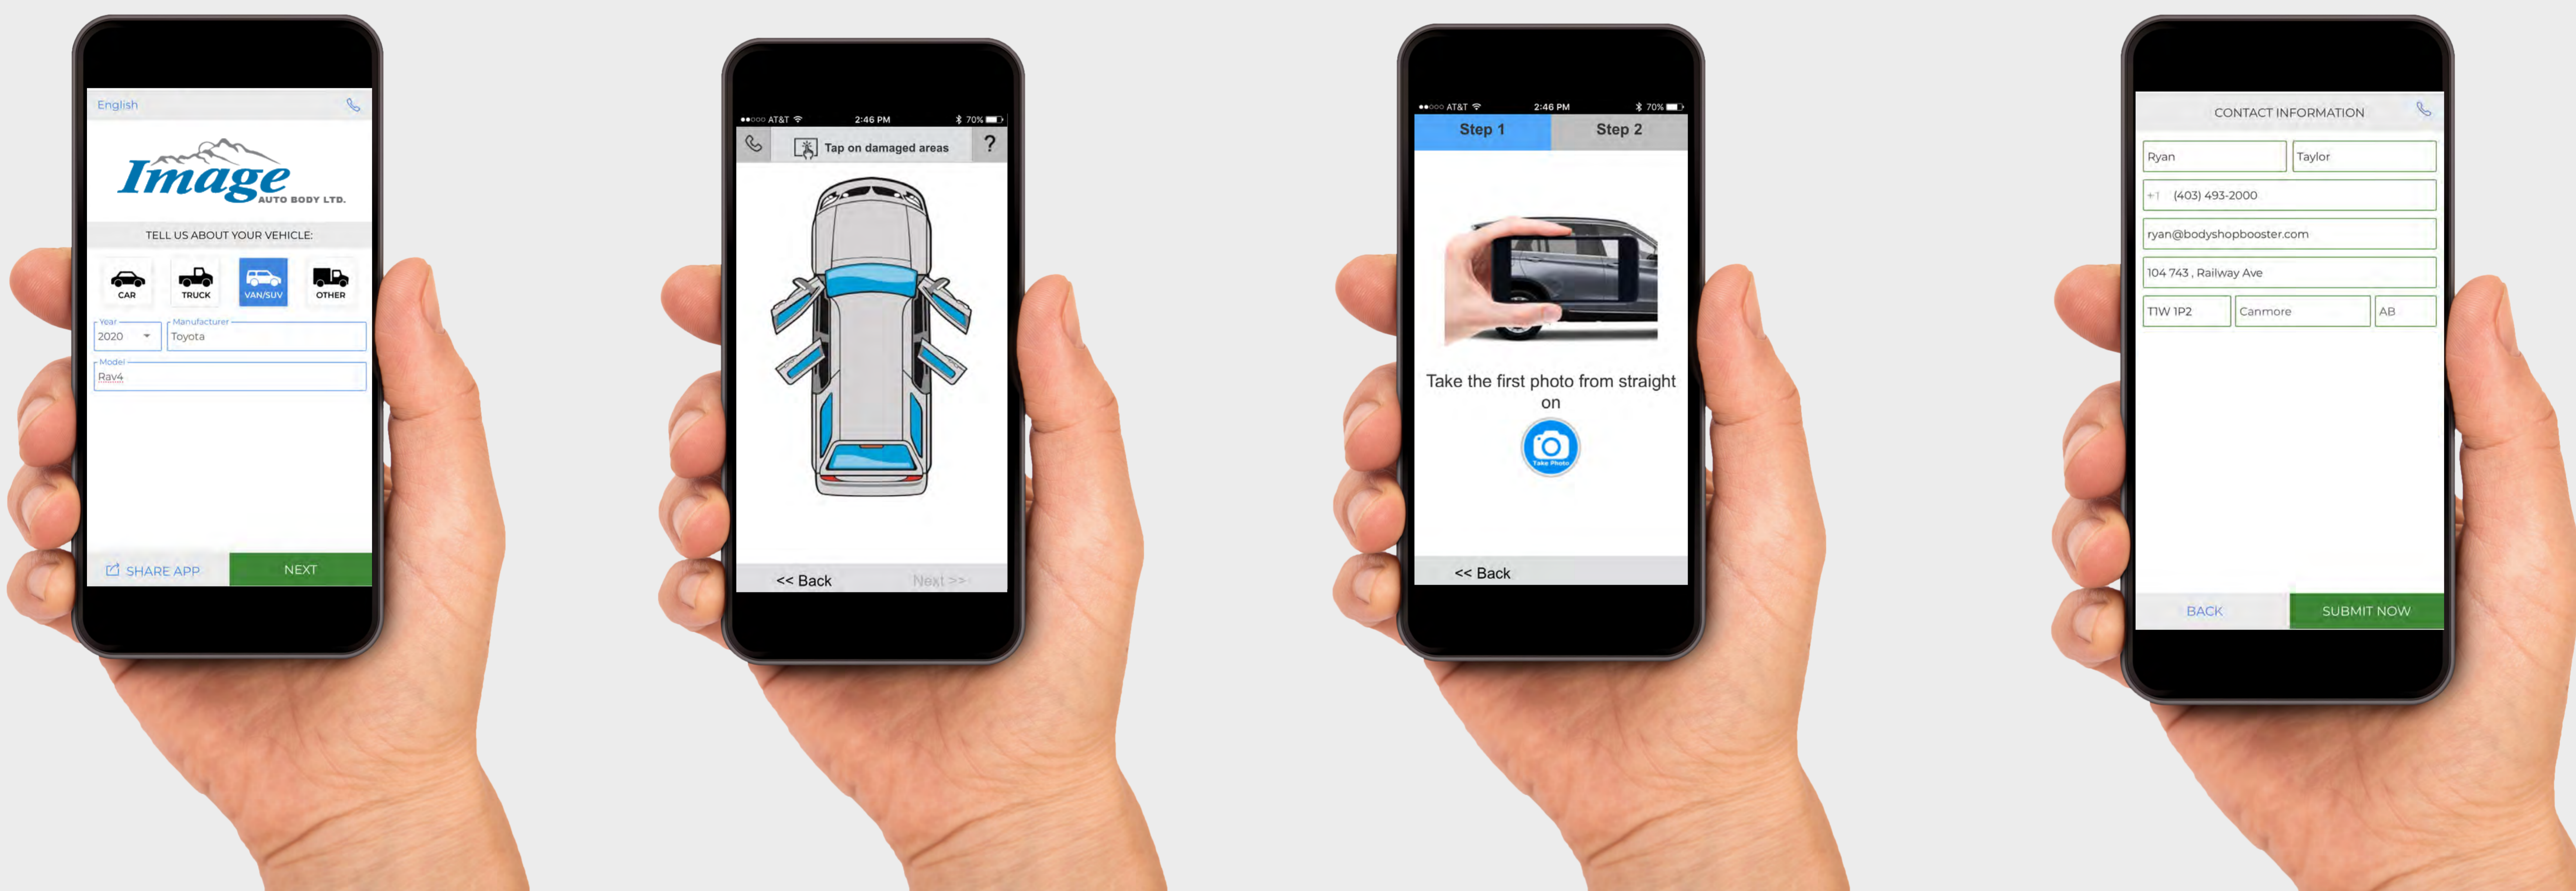

Certified Collision Care presents the new boosted locator feature. Now customers can communicate 24/7 with certified shops via BodyShop Booster estimate feature.

Today's customers are looking for a simple and seamless way to get their vehicles repaired. Shops can now view the damage and advise the customer remotely.

OEM Photo Estimate System is free to Certified Collision Care Shops

Up Grade to full marketing system for Certified Shops
(Regular \$795) Certified Collision Care Subsidized Price \$347 per month

1

How the customer receives the free basic estimate tool.

2

The guest experience: The simple, intuitive system guides the user on how to capture accurate damage images and collect vehicle and contact information.

Patent No. 9,990,661

3

OEM Leads: All the leads come into one simple system to help the shops view the vehicle damage under enhancement filters, enabling them to communicate more effectively.