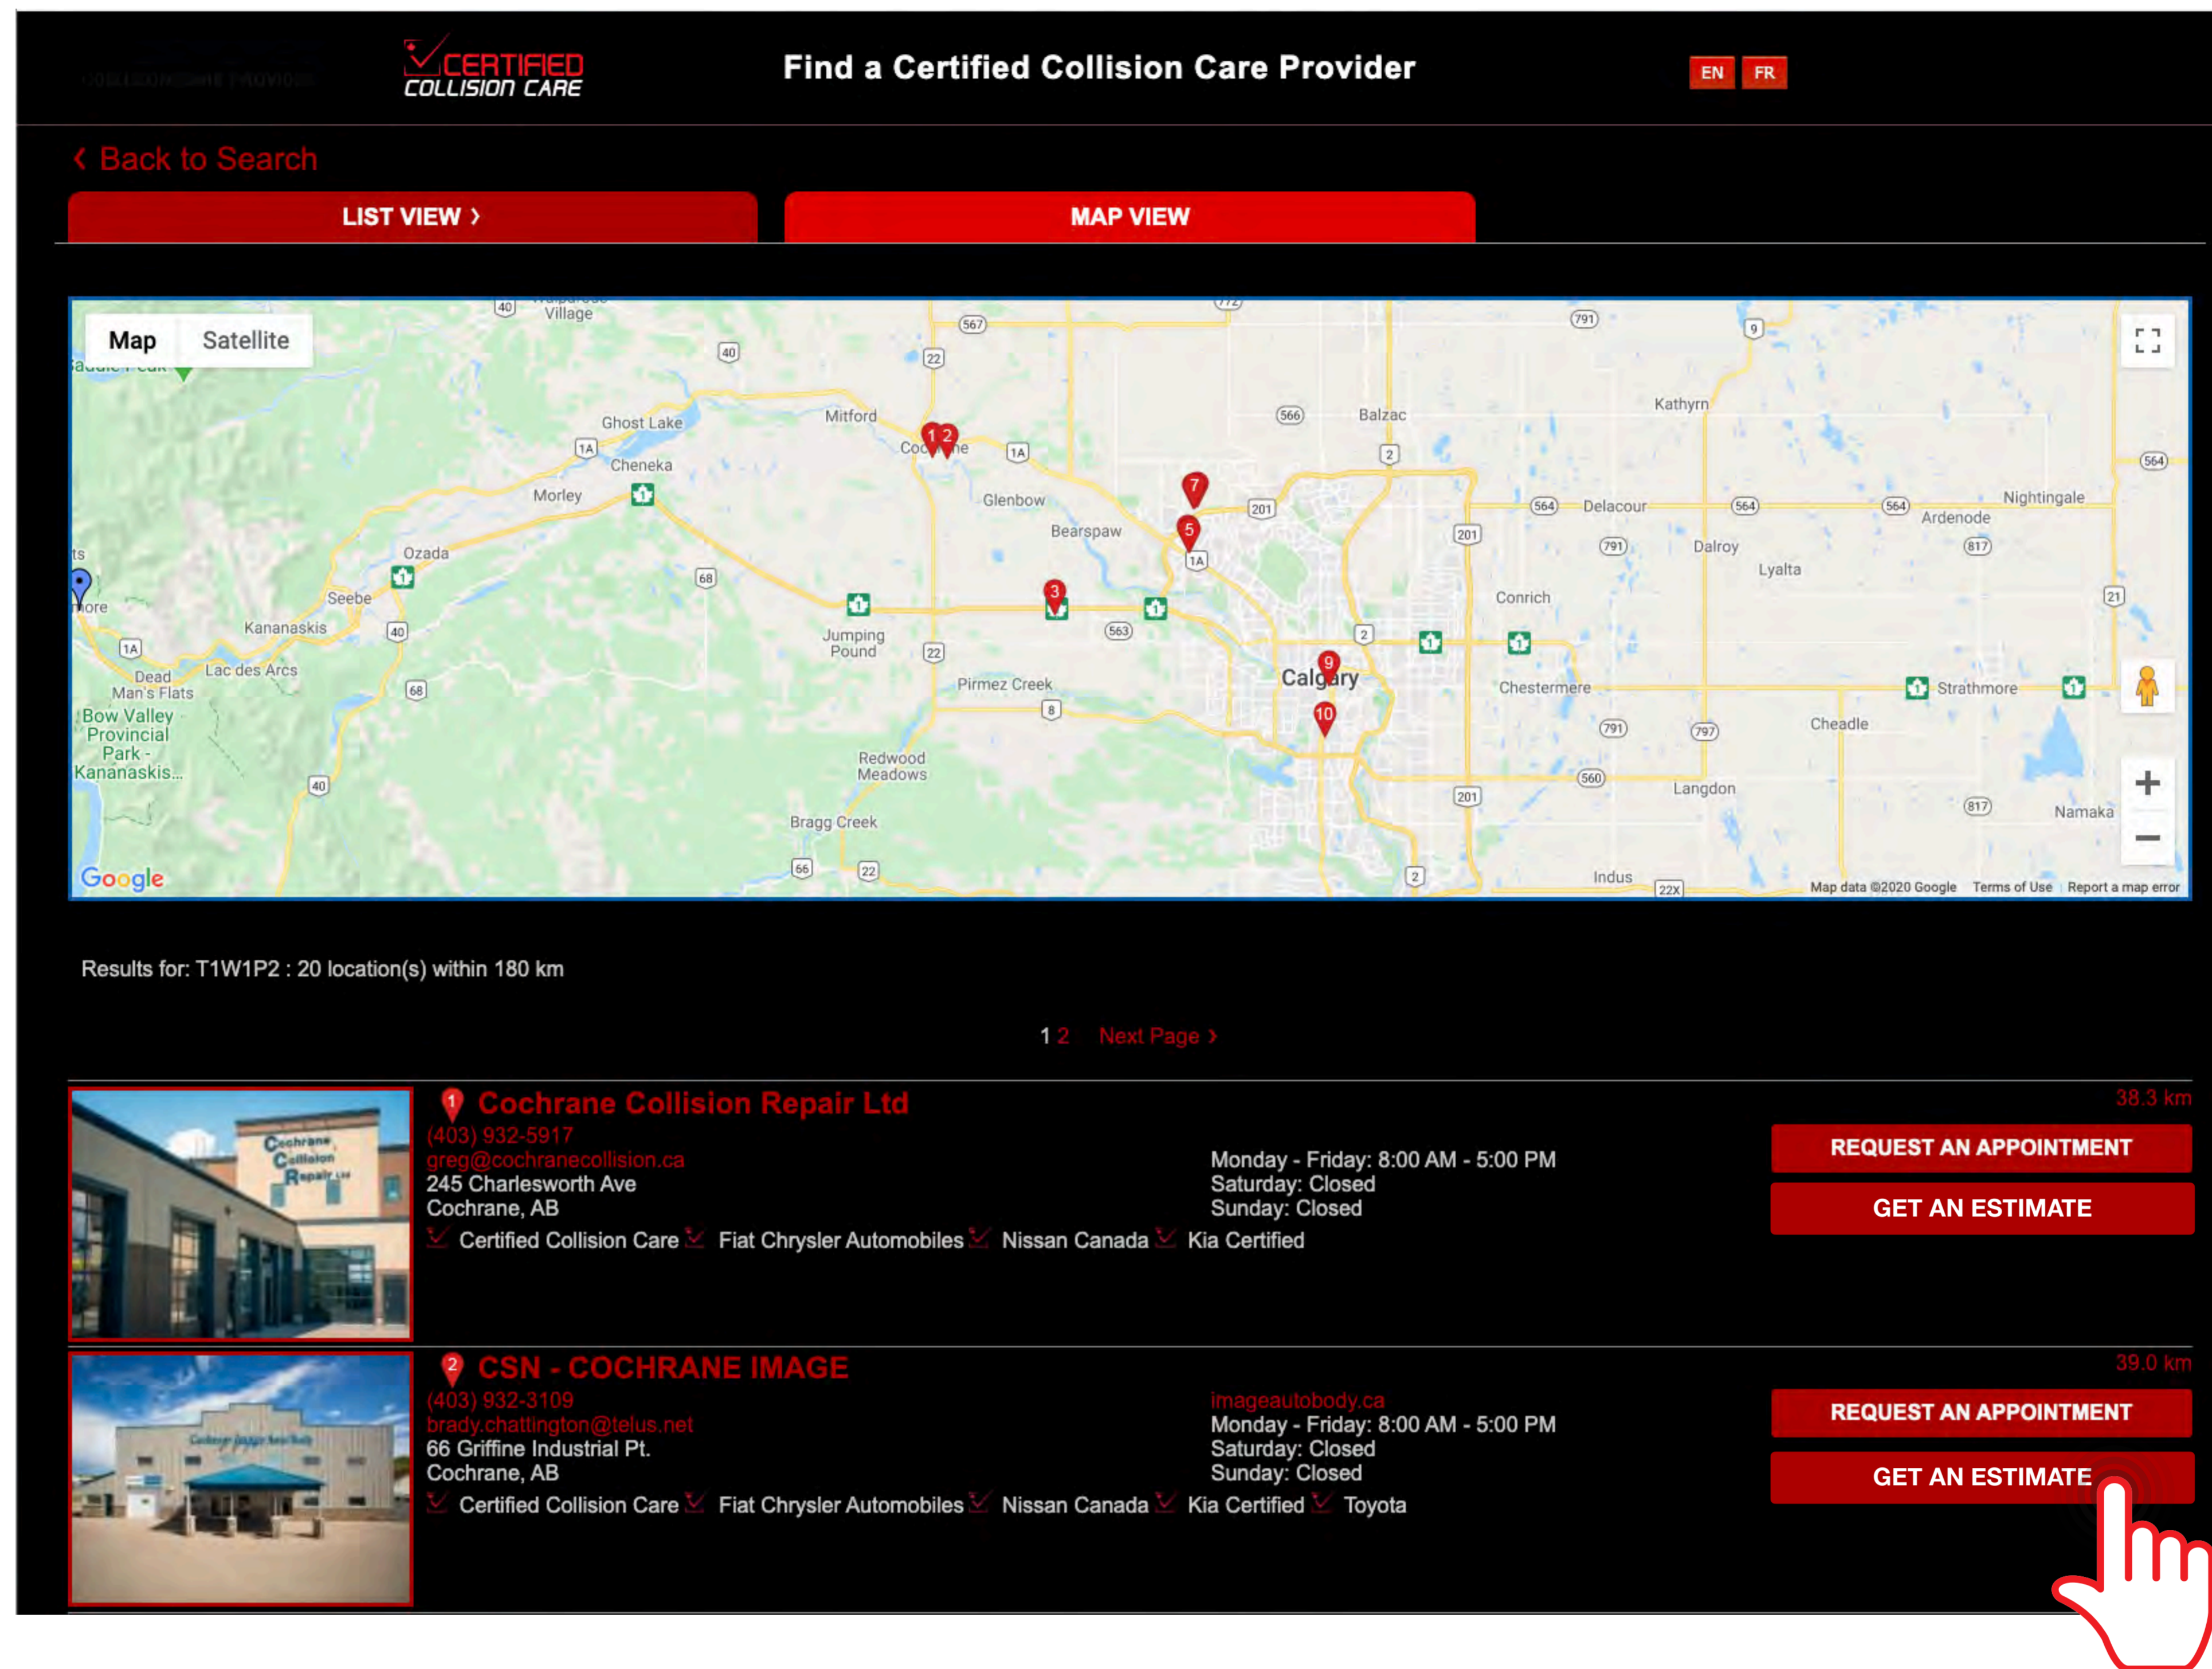

Certified Collision Care presents the new boosted locator feature. Now customers can communicate 24/7 with certified shops via BodyShop Booster estimate feature.

Today's customers are looking for a simple and seamless way to get their vehicles repaired. Shops can now view the damage and advise the customer remotely.

OEM Photo Estimate System is free to Certified Collision Care Shops

Up Grade to full marketing system for Certified Shops
(Regular \$795) Certified Collision Care Subsidized Price \$347 per month

1

How the customer receives the free basic estimate tool.

2

The guest experience: The simple, intuitive system guides the user on how to capture accurate damage images and collect vehicle and contact information.

Patent No. 9,990,661

3

OEM Leads: All the leads come into one simple system to help the shops view the vehicle damage under enhancement filters, enabling them to communicate more effectively.