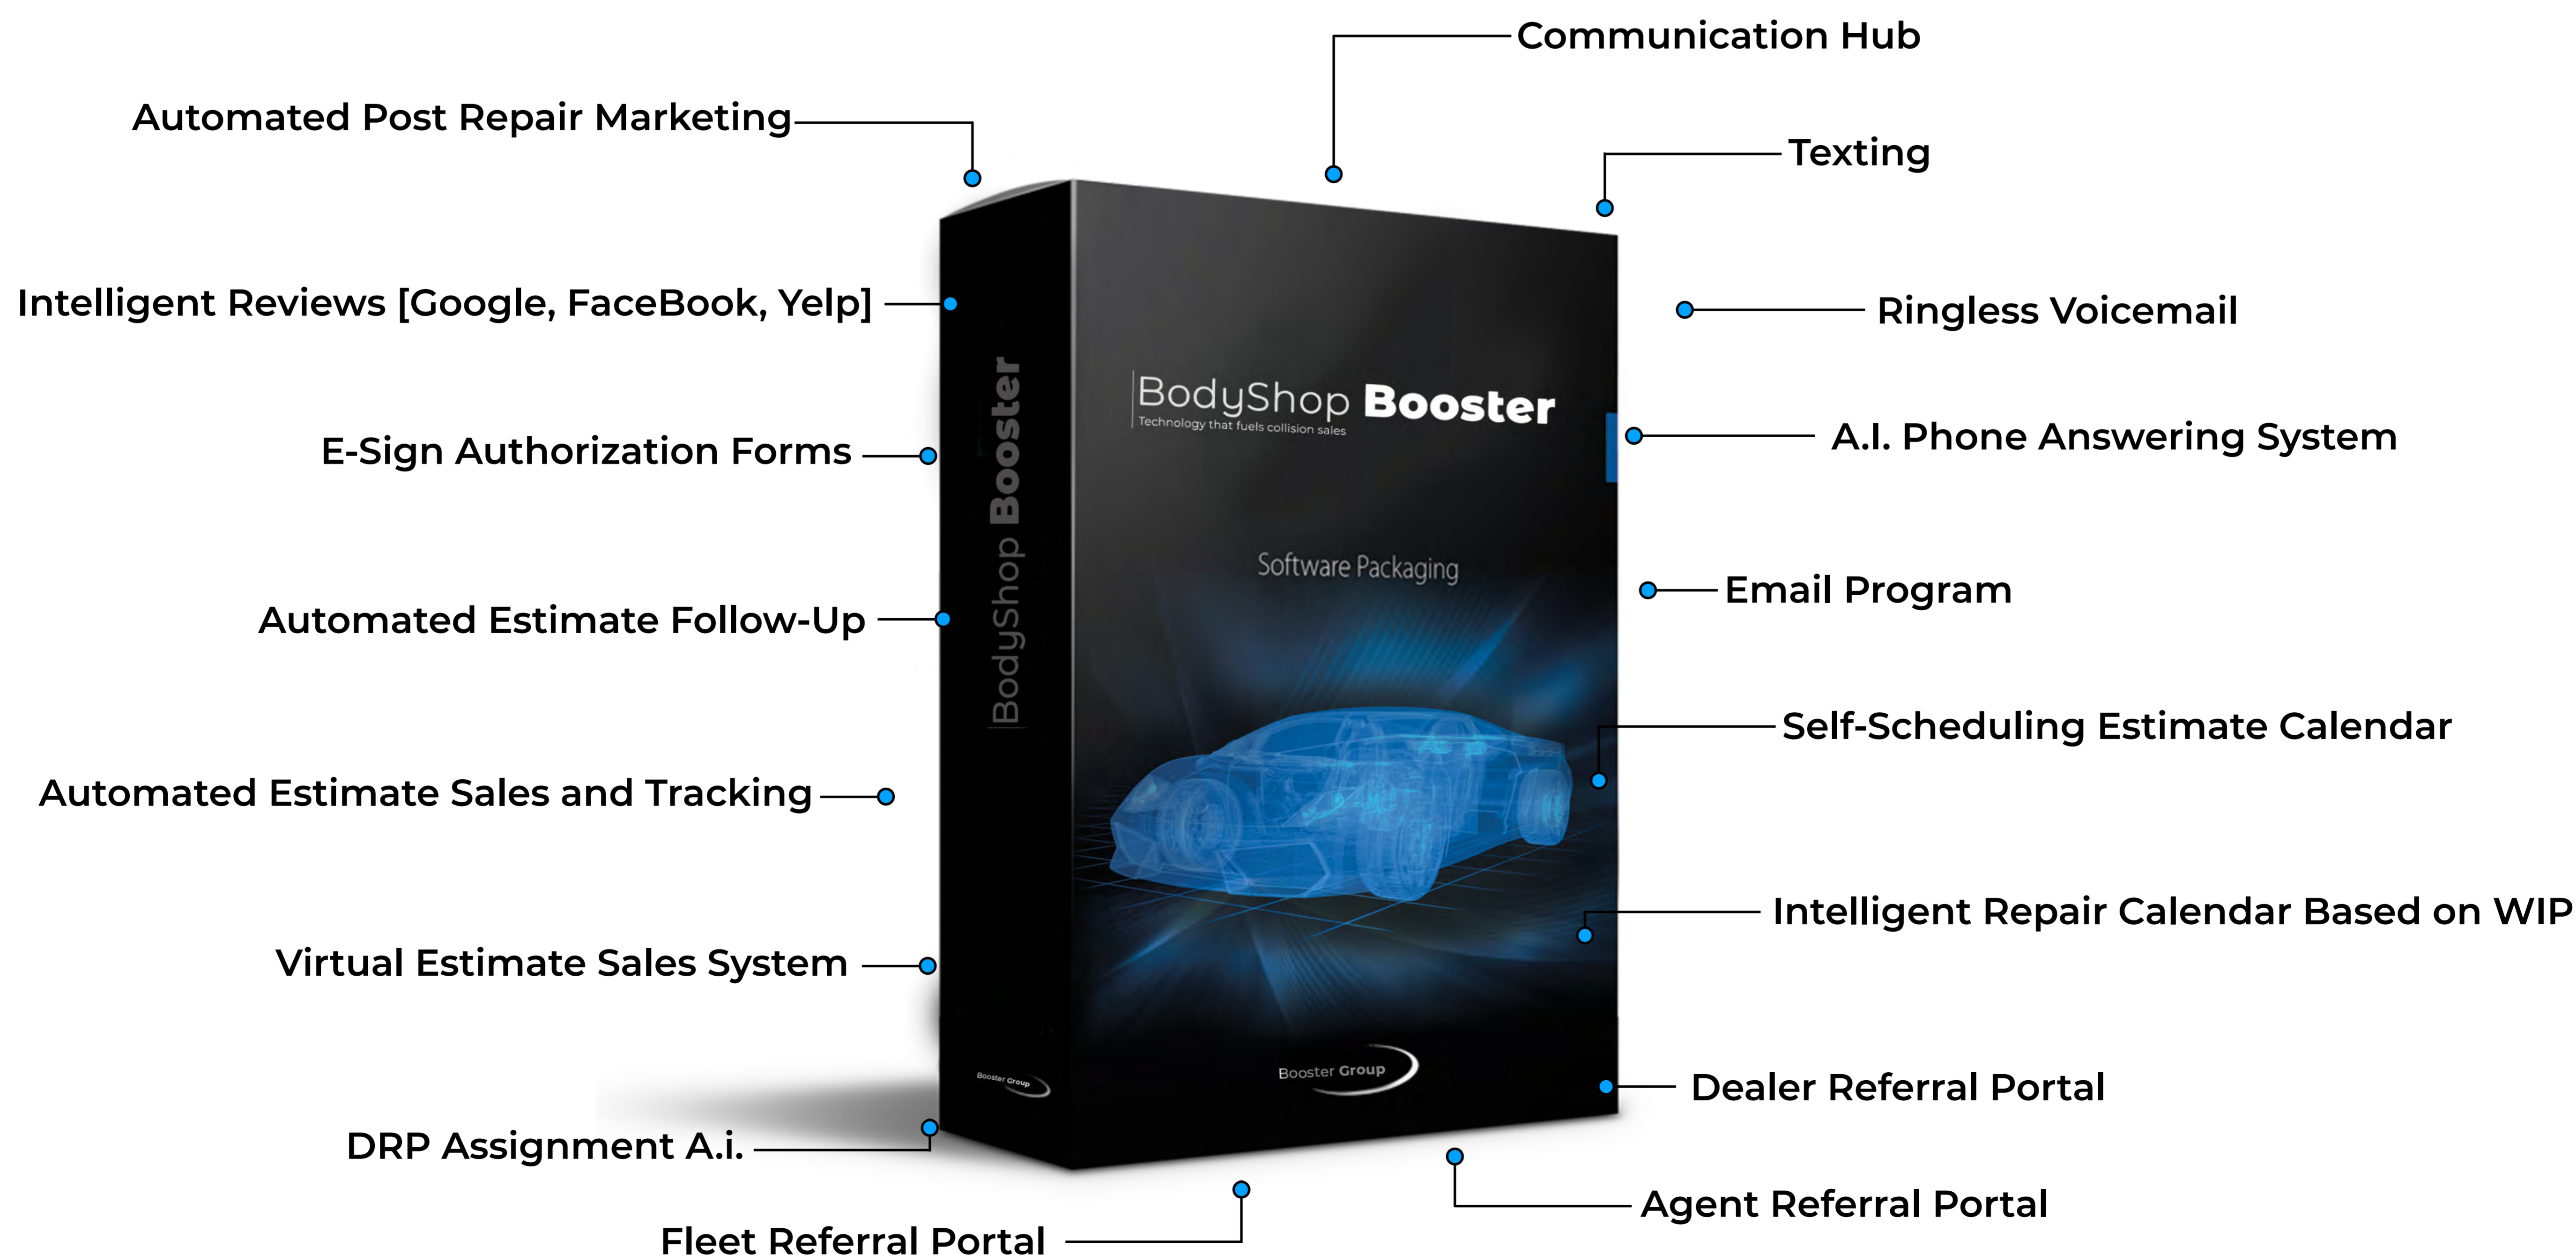

Certified Collision Care presents the new boosted locator feature. Now customers can communicate 24/7 with certified shops via BodyShop Booster estimate feature.

Today's customers are looking for a simple and seamless way to get their vehicles repaired. Shops can now view the damage and advise the customer remotely.

OEM Photo Estimate System is free to Certified Collision Care Shops

Up Grade to full marketing system for Certified Shops
(Regular \$795) Certified Collision Care Subsidized Price \$347 per month

1

How the customer receives the free basic estimate tool.

2

The guest experience: The simple, intuitive system guides the user on how to capture accurate damage images and collect vehicle and contact information.

Patent No. 9,990,661

3

OEM Leads: All the leads come into one simple system to help the shops view the vehicle damage under enhancement filters, enabling them to communicate more effectively.