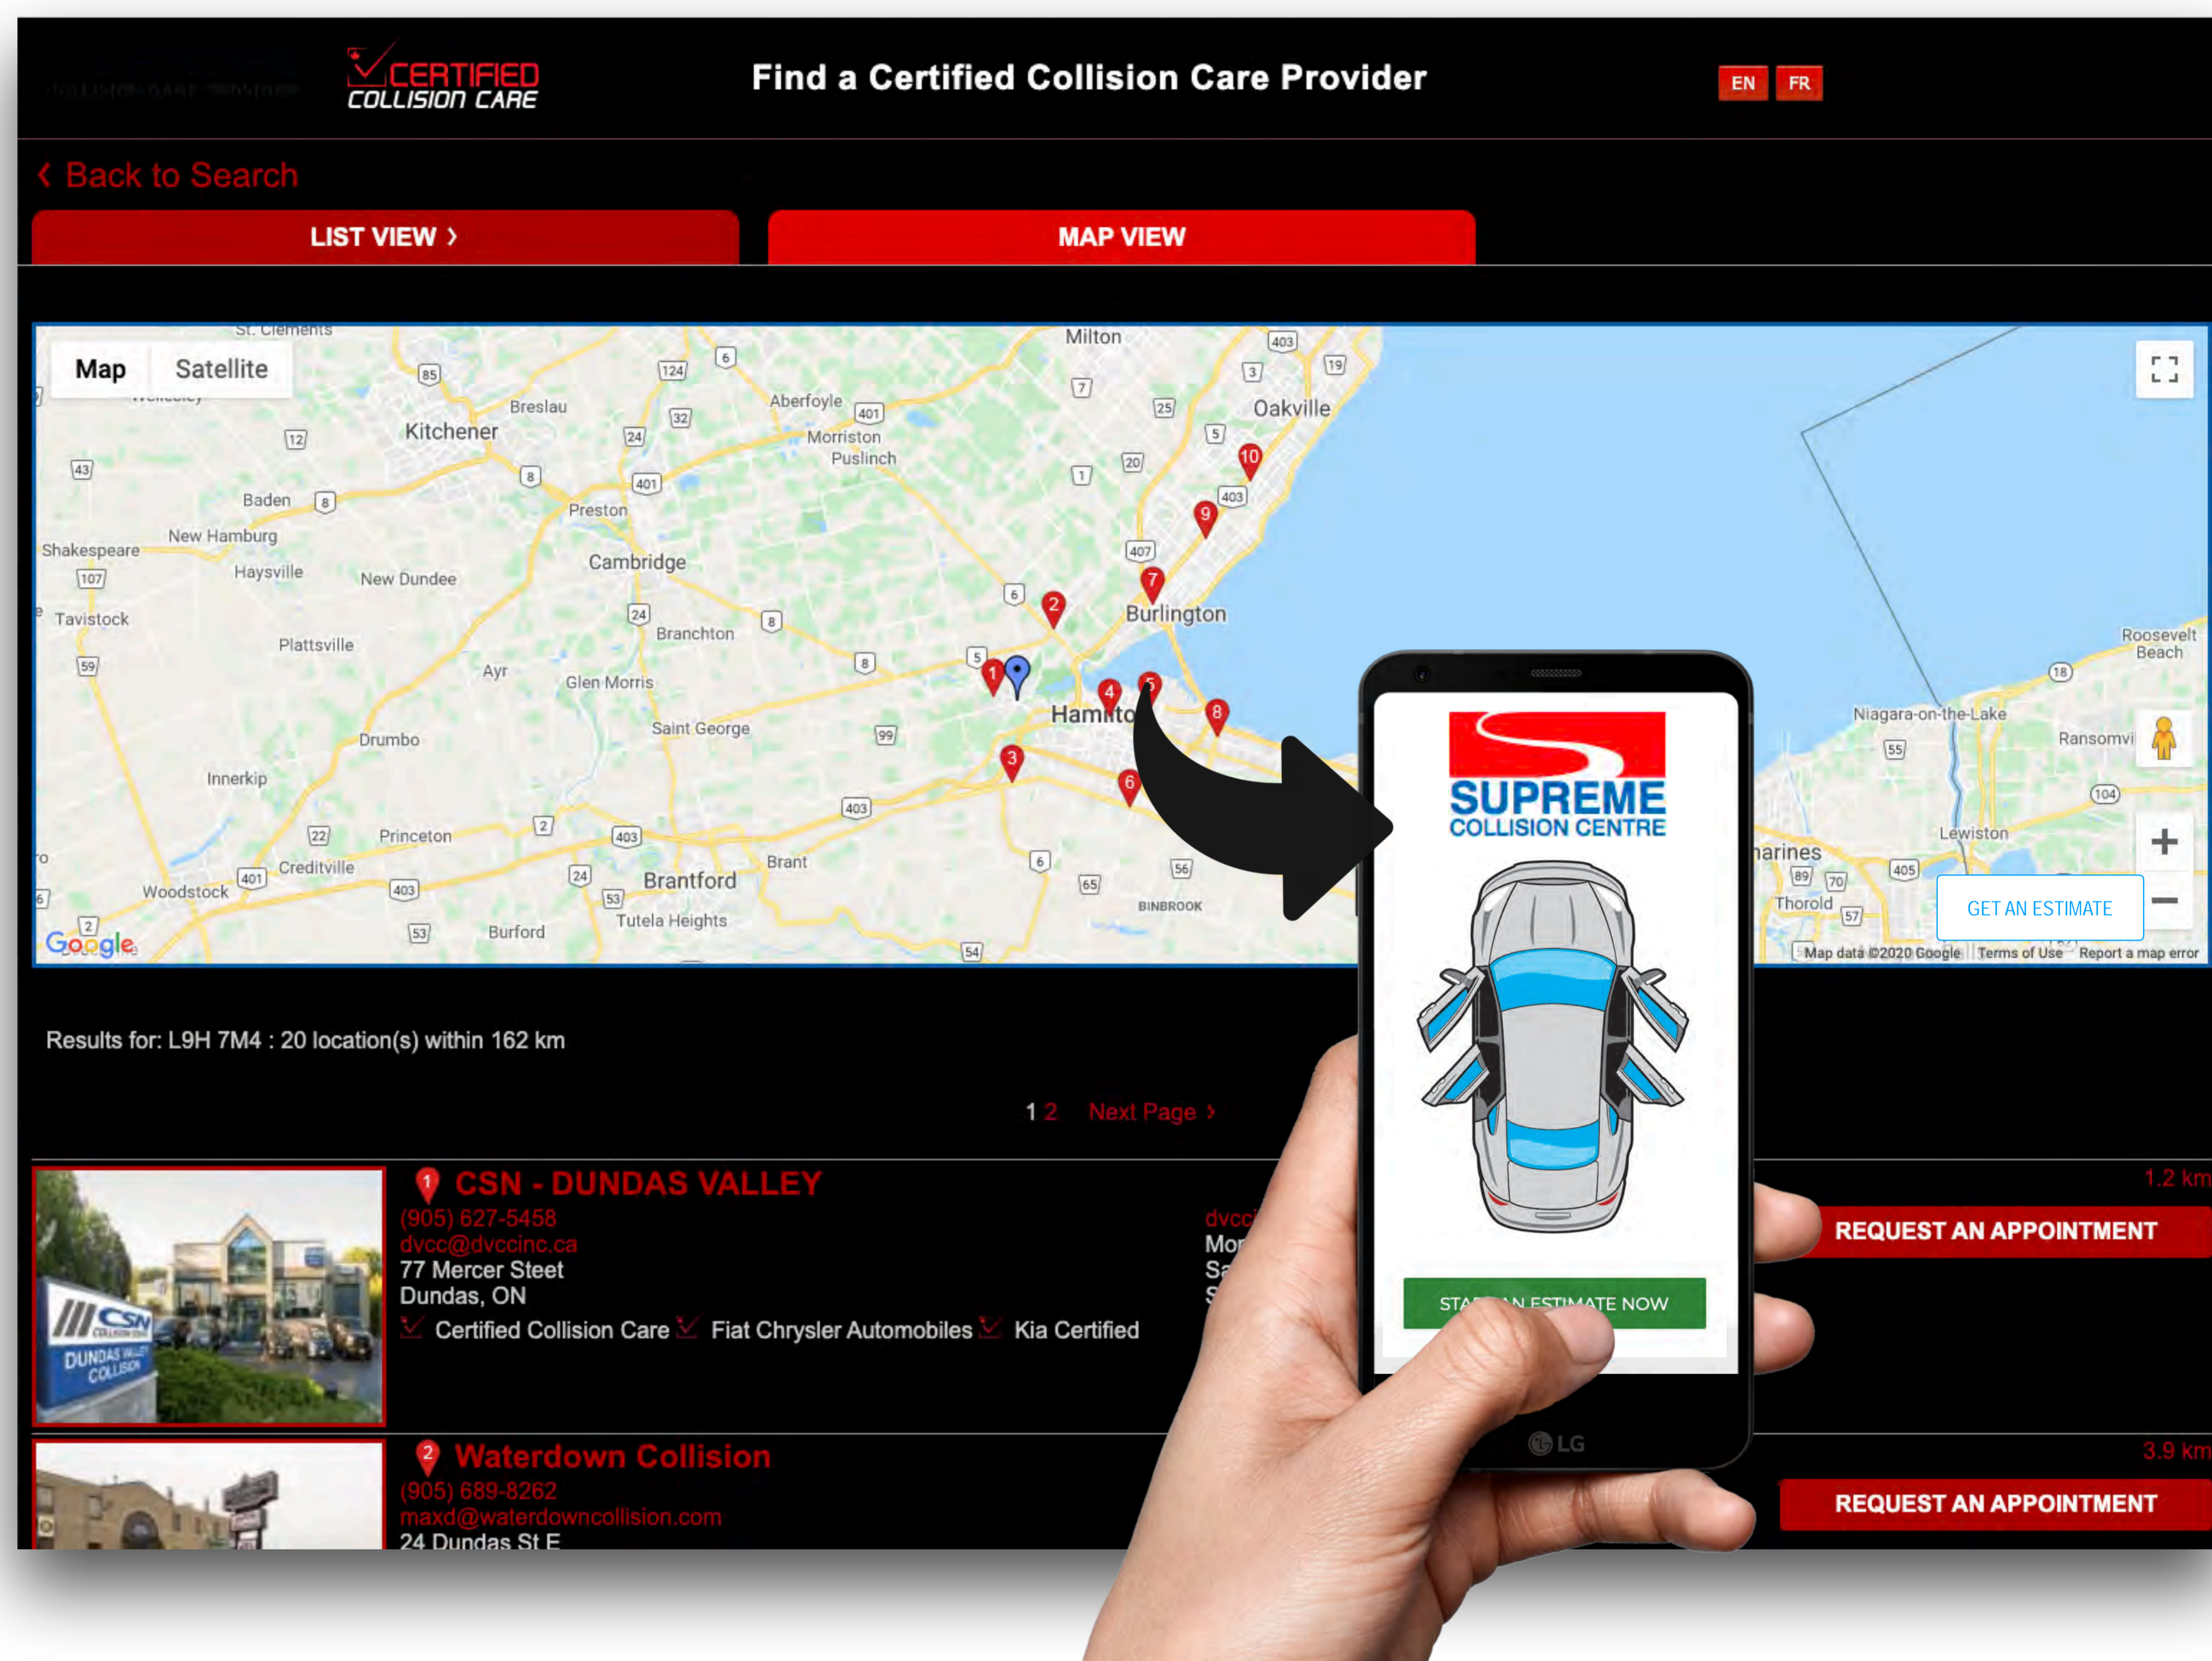

Certified Collision Care presents the new boosted locator feature. Now customers can communicate 24/7 with certified shops via BodyShop Booster estimate feature.

Today's customers are looking for a simple and seamless way to get their vehicles repaired. Shops can now view the damage and advise the customer remotely.

OEM Photo Estimate System is free to Certified Collision Care Shops

Up Grade to full marketing system for Certified Shops
(Regular \$795) Certified Collision Care Subsidized Price \$347 per month

1

How the customer receives the free basic estimate tool.

2

The guest experience: The simple, intuitive system guides the user on how to capture accurate damage images and collect vehicle and contact information.

Patent No. 9,990,661

3

OEM Leads: All the leads come into one simple system to help the shops view the vehicle damage under enhancement filters, enabling them to communicate more effectively.