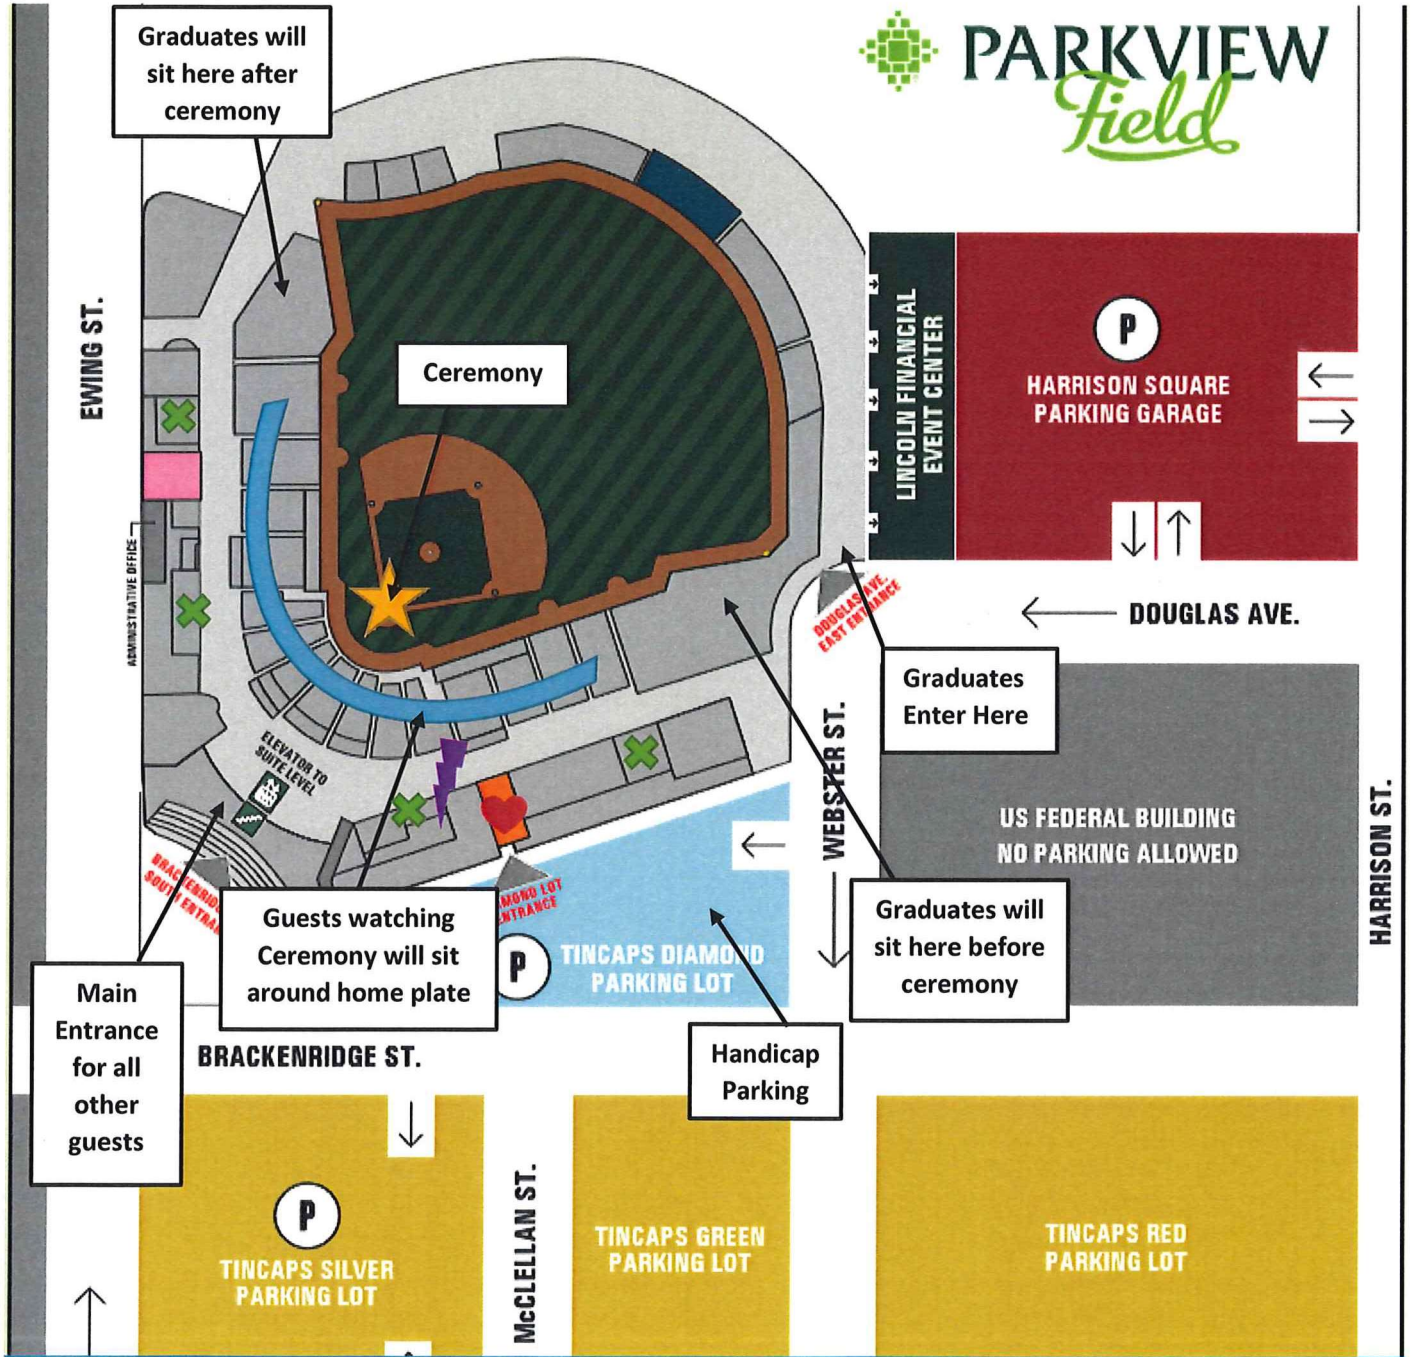

# Bishop Luers High School

## Graduation

**7:30pm – Gates will open and Concessions will be open**

**8:30pm – Graduation Ceremony will begin**

- ✕ – Restrooms Open
- ★ – Ceremony
- ♥ – Handicap Entrance
- ⚡ – Concessions