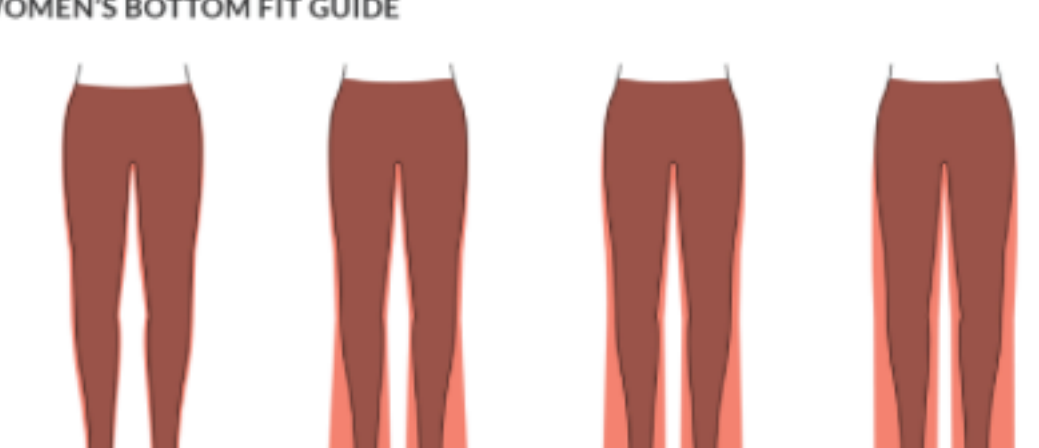

All dimensions refer to your body size, NOT the product's dimensions. Refer to the 'HOW TO MEASURE' guide for accuracy.

WOMEN'S TOP FIT GUIDE

Performance
Contour Fit
Natural Shoulder
Fitted Waist
Fitted Hem

Active
Athletic Fit
Eased Shoulder
Tapered Waist
Trimmer Hem

Regular
Functional Fit
Eased Shoulder
Eased Waist
Eased Hem

Relaxed
Generous Fit
Relaxed Shoulder
Straight Waist
Relaxed Hem

WOMEN'S BOTTOM FIT GUIDE