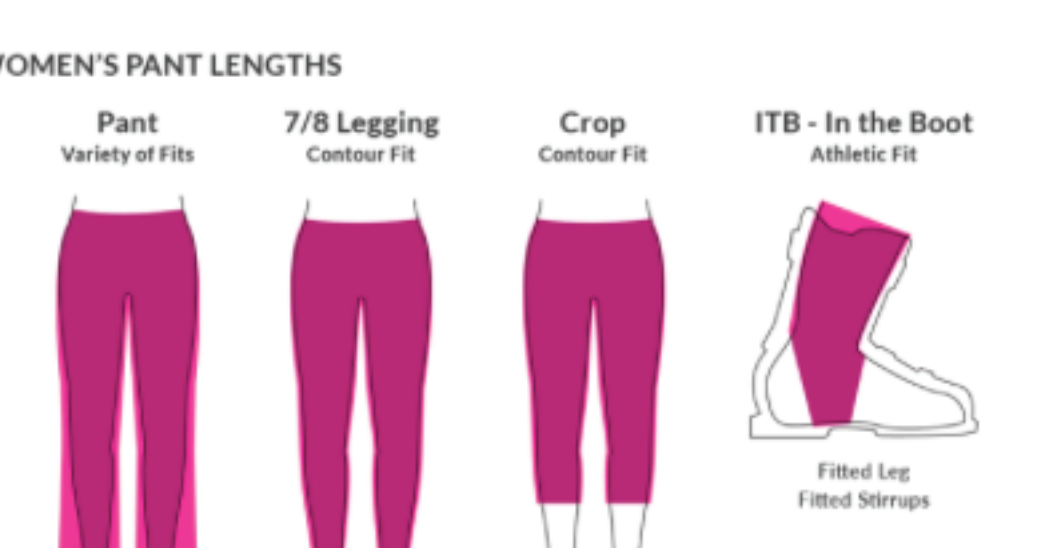

Active
Athletic Fit
Eased Shoulder
Tapered Waist
Trimmer Hem

Regular
Functional Fit
Eased Shoulder
Eased Waist
Eased Hem

Relaxed
Generous Fit
Relaxed Shoulder
Straight Waist
Relaxed Hem

WOMEN'S BOTTOM FIT GUIDE

Performance
Contour Fit

Active
Athletic Fit

Regular
Functional Fit

Relaxed
Generous Fit

WOMEN'S BIB/SUIT FIT GUIDE

Active
Athletic Fit

Regular
Functional Fit

Active
Athletic Fit

Regular
Functional Fit

WOMEN'S PANT RISE

High Rise
Top of pant sits at or just below waist

Mid Rise
Top of pant sits comfortably below waist

Low Rise
Top of pant sits a little lower

WOMEN'S PANT LENGTHS

Pant
Variety of Fits
Eased Leg
Boot Fit Hem

7/8 Legging
Contour Fit
Fitted Leg
Fitted Hem

Crop
Contour Fit
Fitted Leg
Fitted Hem

ITB - In the Boot
Athletic Fit
Fitted Leg
Fitted Stirrups

This product is an "Active Fit"

WOMEN'S TOPS SIZE CHART

SIZES	XS		S		M		L		XL		2XL	
	0	2	4	6	8	10	12	14	16	18	20	22
CHEST	32"	33"	34"	35"	36"	37"	38½"	40"	42"	44"	46½"	48½"
WAIST	24"	25½"	27"	28"	29"	30"	31½"	33"	35"	37"	39½"	41½"
HIP	34"	35½"	37"	38"	39"	40"	41½"	43"	45"	47"	49½"	51½"
SLEEVE LENGTHS												
REGULAR	28"	28½"	29"	29½"	30"	30½"	31"	31½"	31½"	32"	32"	32½"
PETITE	26½"	27"	27½"	28"	28½"	29"	29½"	30"	30"	30½"	30½"	31"