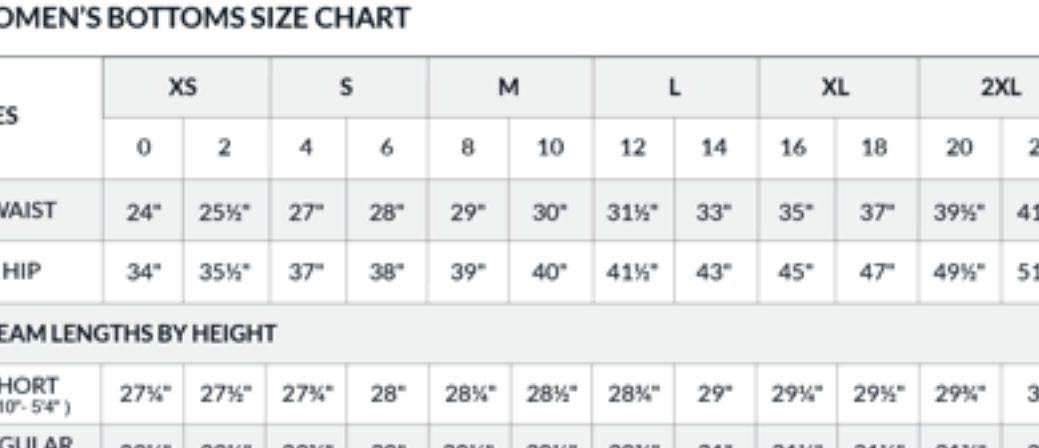

WOMEN'S TOP FIT GUIDE

Performance
Contour Fit
Natural Shoulder
Fitted Waist
Fitted Hem

Active
Athletic Fit
Eased Shoulder
Tapered Waist
Trimmer Hem

Regular
Functional Fit
Eased Shoulder
Eased Waist
Eased Hem

Relaxed
Generous Fit
Relaxed Shoulder
Straight Waist
Relaxed Hem