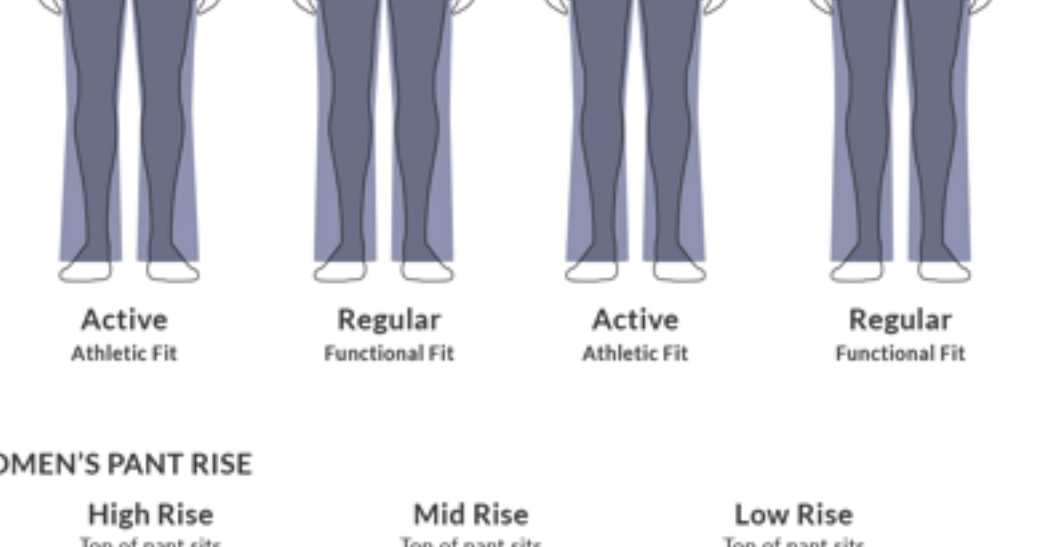

Active
Athletic Fit
Eased Shoulder
Tapered Waist
Trimmer Hem

Regular
Functional Fit
Eased Shoulder
Eased Waist
Eased Hem

Relaxed
Generous Fit
Relaxed Shoulder
Straight Waist
Relaxed Hem

WOMEN'S BOTTOM FIT GUIDE

Performance
Contour Fit

Active
Athletic Fit

Regular
Functional Fit

Relaxed
Generous Fit

WOMEN'S BIB/SUIT FIT GUIDE

Active
Athletic Fit

Regular
Functional Fit

Active
Athletic Fit

Regular
Functional Fit

WOMEN'S PANT RISE

High Rise
Top of pant sits at or just below waist

Mid Rise
Top of pant sits comfortably below waist

Low Rise
Top of pant sits a little lower

WOMEN'S PANT LENGTHS

Pant
Variety of Fits
Eased Leg
Boot Fit Hem

7/8 Legging
Contour Fit
Fitted Leg
Fitted Hem

Crop
Contour Fit
Fitted Leg
Fitted Hem

ITB - In the Boot
Athletic Fit
Fitted Leg
Fitted Stirrups