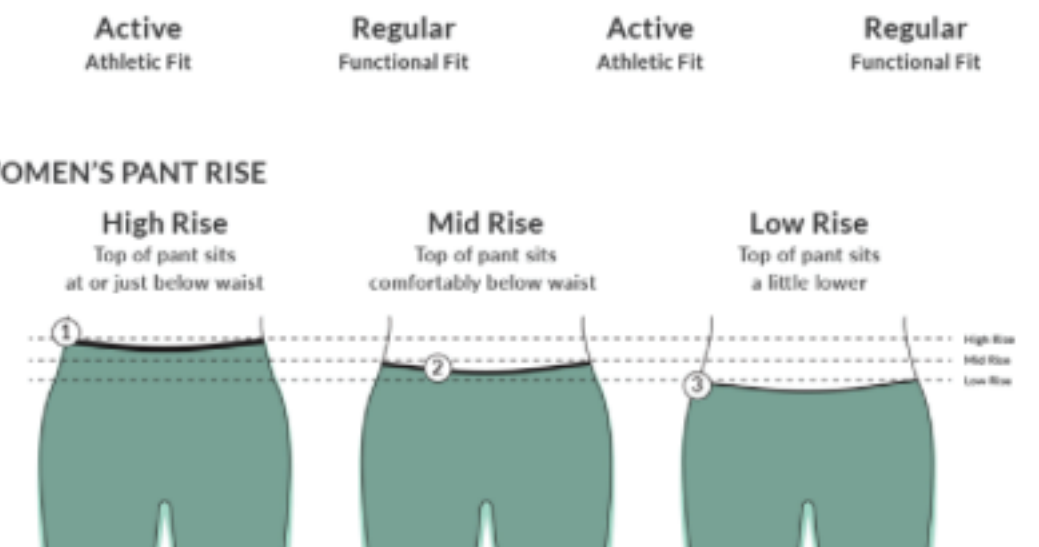

All dimensions refer to your body size, NOT the product's dimensions. Refer to the 'HOW TO MEASURE' guide for accuracy.

WOMEN'S TOP FIT GUIDE

Performance
Contour Fit
Natural Shoulder
Fitted Waist
Fitted Hem

Active
Athletic Fit
Eased Shoulder
Tapered Waist
Trimmer Hem

Regular
Functional Fit
Eased Shoulder
Eased Waist
Eased Hem

Relaxed
Generous Fit
Relaxed Shoulder
Straight Waist
Relaxed Hem

WOMEN'S BOTTOM FIT GUIDE

Performance
Contour Fit

Active
Athletic Fit

Regular
Functional Fit

Relaxed
Generous Fit

WOMEN'S BIB/SUIT FIT GUIDE

Active
Athletic Fit

Regular
Functional Fit

Active
Athletic Fit

Regular
Functional Fit

WOMEN'S PANT RISE

High Rise
Top of pant sits at or just below waist

Mid Rise
Top of pant sits comfortably below waist

Low Rise
Top of pant sits a little lower

WOMEN'S PANT LENGTHS

Pant
Variety of Fits
Eased Leg
Boot Fit Hem