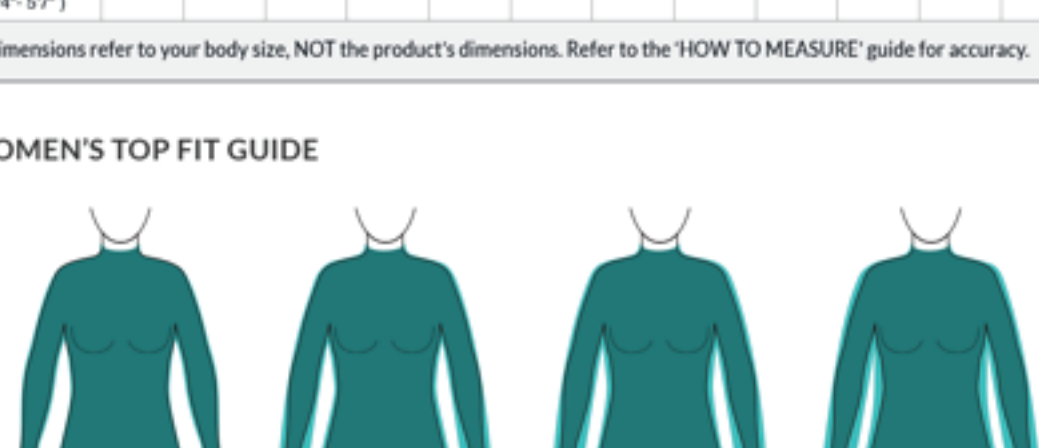

All dimensions refer to your body size, NOT the product's dimensions. Refer to the 'HOW TO MEASURE' guide for accuracy.

WOMEN'S TOP FIT GUIDE

Performance
Contour Fit
Natural Shoulder
Fitted Waist
Fitted Hem

Active
Athletic Fit
Eased Shoulder
Tapered Waist
Trimmer Hem

Regular
Functional Fit
Eased Shoulder
Eased Waist
Eased Hem

Relaxed
Generous Fit
Relaxed Shoulder
Straight Waist
Relaxed Hem

WOMEN'S BOTTOM FIT GUIDE