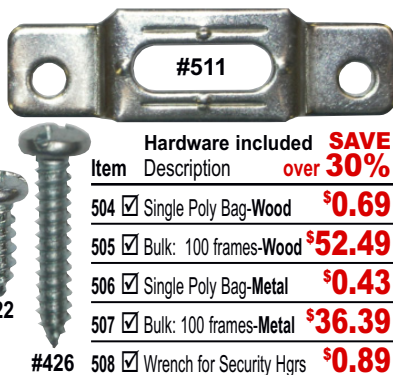

SECURITY HANGERS

Item	Description	Hardware included	SAVE over 30%
504	Single Poly Bag-Wood		$0.69
505	Bulk: 100 frames-Wood		$52.49
506	Single Poly Bag-Metal		$0.43
507	Bulk: 100 frames-Metal		$36.39
508	Wrench for Security Hgrs		$0.89

2-Piece Security Hanger

Item	Description	Hardware included. 1/3 actual size	SAVE up to 40%
904	Single Poly Bag-Wood		$0.59
905	Bulk for 100 frames-Wood		$54.59

FLANGER™ HANGERS

Flange on one side grips the inside edge of the frame. This braces the hanger in position and helps prevent screw tear-out. Screws included.

SAVE 10%
$18.19

Item	Back Width	Mldg	Max Wt.	Pkg
1307	min. 1/4"+		25lbs.	50
1308	1/2"-1"+		50lbs.	50
1309	1" - 4"		75lbs.	40

Hook-Ups! Adjustable Hangers

Now it's easy to hang pictures straight! Works on wood or metal frames. Holds artwork up to 100 pounds. Artwork can be leveled easily without removing the item from the wall.

Item	Desc.	SAVE 10%
1313	Standard	$2.95
1314	Security	$3.85

Includes 1 pair of Hook-Ups, hardware for wood & metal frames. PLUS T-screws and anchors.

KEYHOLE HANGER

Zinc plated. Use with #6 screw #420 - #425 or #420T - #425T. 5/8"W x 1 13/16"H. 100/box.

SAVE 20%
Item # NOW ONLY
1548 $2.79

PICTURE POSTER PRONG HANGER

Use on any board as thin as 1/8". Simple-to-use: just push into the board. Zinc plated. 1000/box. 13/16" x 3/4".

Item # SAVE over 20%
1872 $15.89