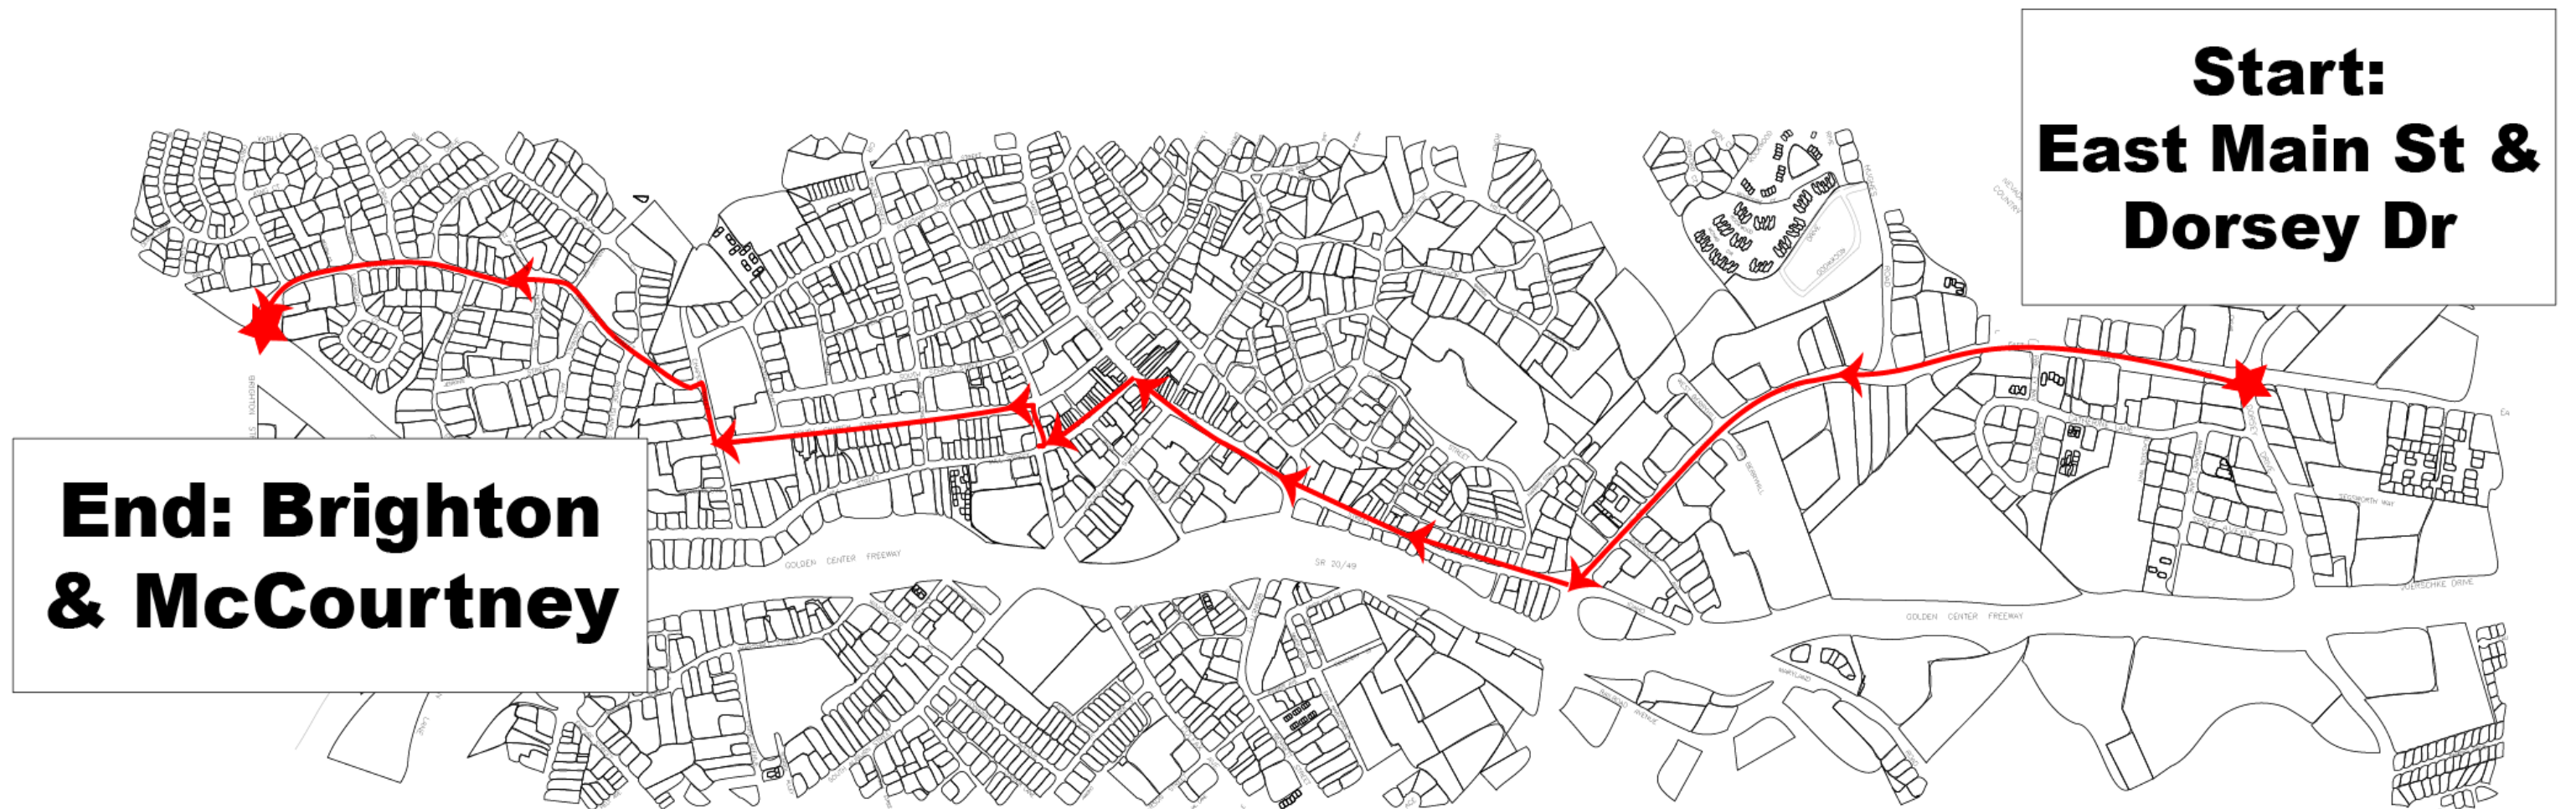

4th of July Parade Route

Parade Starts at E. Main St. & Dorsey Dr., continues down E. Main St., through the E. Main and Idaho Maryland round-about, up E Main St. to W. Main St., left down Mill St., right on Neal St., left on South Church St., right on Chapel St., right on Brighton St., and the End of Parade route is at Brighton St and McCartney Rd.