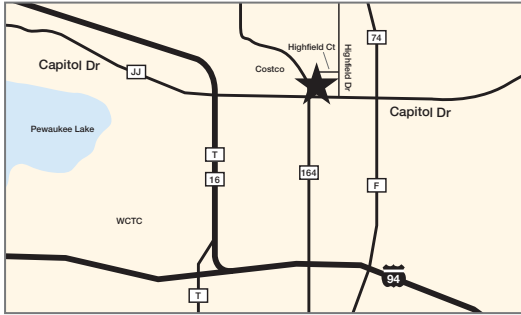

Pewaukee Office

N35 W23877 Highfield Court, Suite 200
Pewaukee, Wisconsin 53072 | (262) 691-3200

Ellenbecker Investment Group is located at the corner of Hwy 164 & Capitol Drive on the second floor of the Town Bank Building. Reserved parking is available in the front of the building.

From Milwaukee

- Take I-94 W
- Take Exit 294 (Hwy 164/J), turn right at the lights
- Head north on Hwy 164 until you reach the intersection of Hwy 164/Capitol Drive (E 190)
- Turn right onto Capitol Drive
- Get into the left lane; our building will be on the left side of the road, about 1 block down
- Turn left onto Highfield Drive, next to Five Fields Plaza
- Turn left onto Highfield Court

From Madison

- Take I-94 E
- Take Exit 294 (Hwy 164/J), turn left at the lights
- Head north on Hwy 164 until you reach the intersection of Hwy 164/Capitol Drive (E 190)
- Turn right onto Capitol Drive
- Get into the left lane; our building will be on the left side of the road, about 1 block down
- Turn left onto Highfield Drive, next to Five Fields Plaza
- Turn left onto Highfield Court