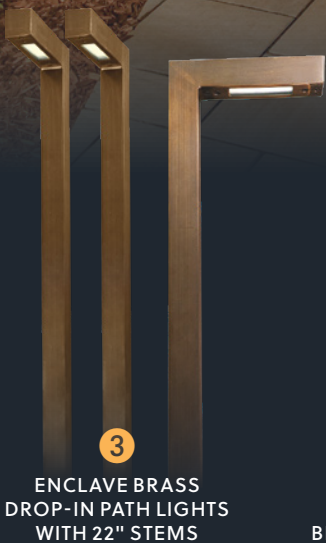

EXTEND ENJOYMENT

CONTACT US TODAY
HILLNDALE.COM
519.925.3238

30
Years

BRONZE

PLEASANT DELIGHT

ONLY **\$2,299.00 + HST**
INCLUDES INSTALLATION

\$115.00 OFF WHEN YOU ORDER BY MAY 24, 2024

We install only high quality fixtures, efficient LED lamps, & professional-grade stainless steel transformers – all suited to our climatic conditions. All brass fixtures come with a lifetime warranty.

3
ENCLAVE BRASS
DROP-IN PATH LIGHTS
WITH 22" STEMS

3
2W - 2700
BI-PIN LAMPS

2
ICON BRASS
UPLIGHTS

2
4W MR16 LED
LAMPS 2700K

5
HEAVY DUTY
STAKES

1
100W PURCELL
TIMER

BRONZE PACKAGE INCLUDES UP TO 200' 12/2 WIRE AND UP TO 100' 3/4" POLY PIPE ***POWDER COATING EXTRA