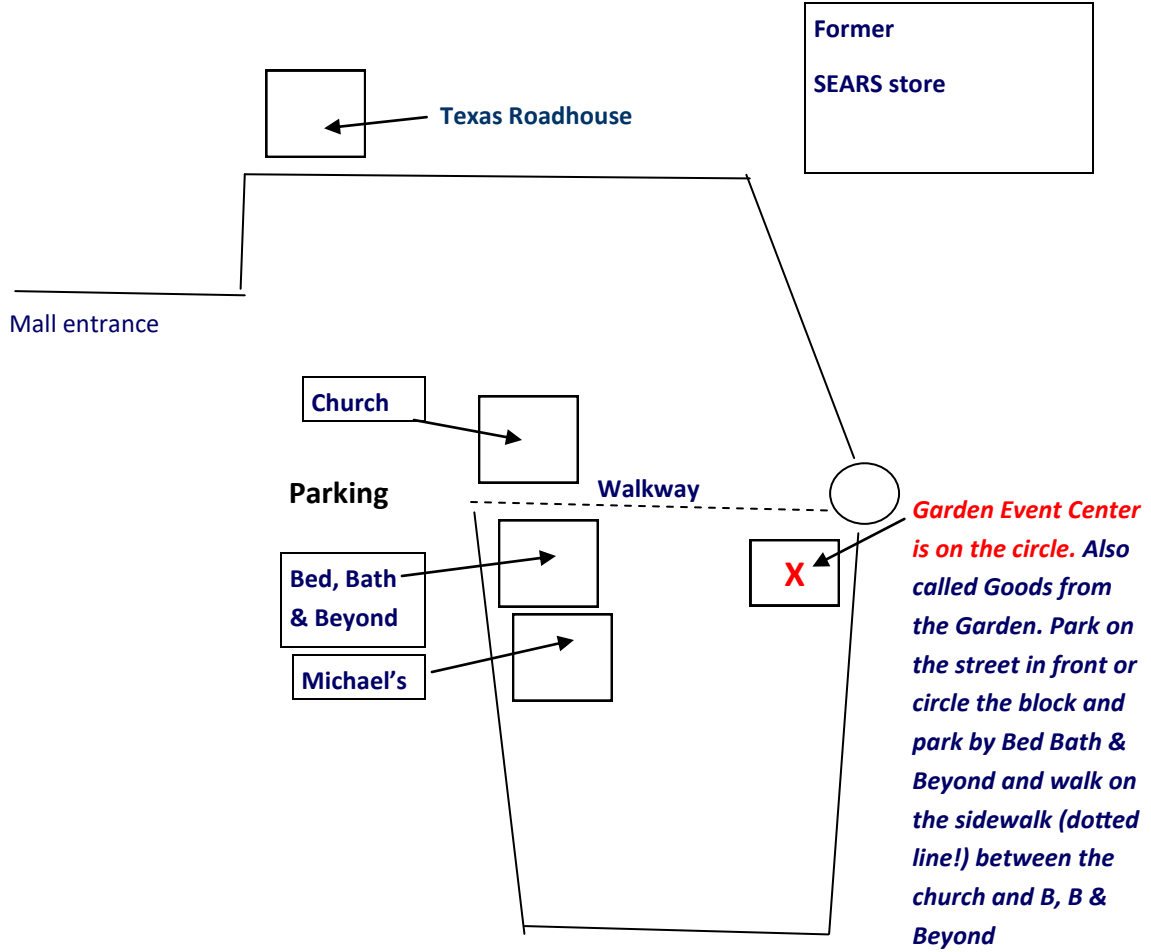

Hwy 69

*Garden Events Center is at 3250 E Gateway Blvd*