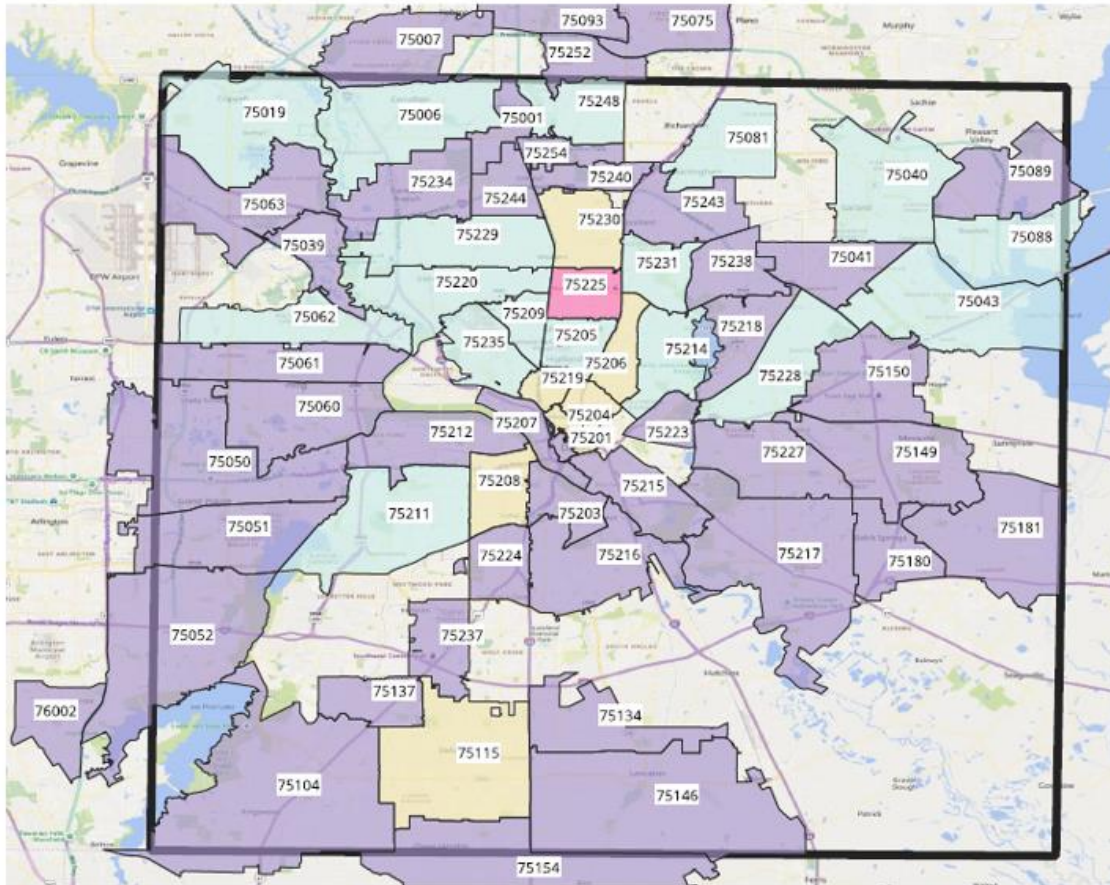

Confirmed Covid-19 cases per zip code as of 3/26/2020

Confirmed Cases

Total Cases: 303
New Reported Cases since 3/24: 56

NOTES:

- [1] Data contains confirmed cases reported through early 3/26, reporting lag may be present. Please see the [Dallas County Health & Human Services](https://www.dallascounty.org/health/) website for latest information.
- [2] 20 confirmed cases not included on map: tested by Dallas County Health & Human Services but live outside county boundaries.