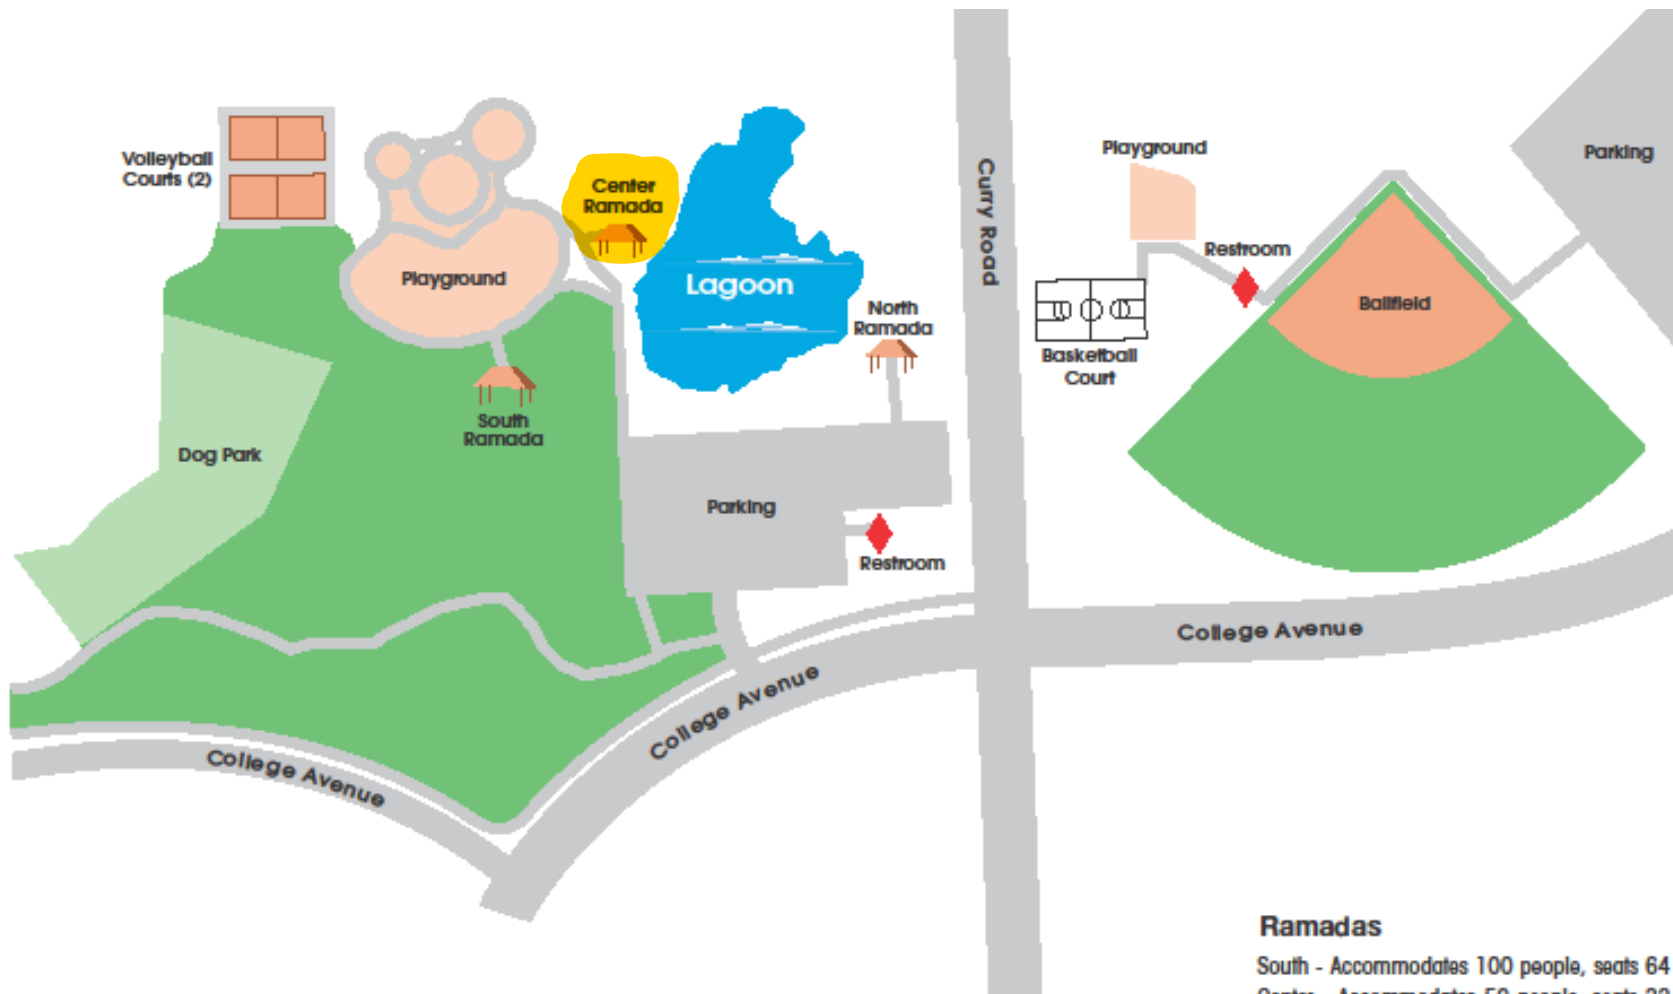

PAPAGO PARK

1000 North College Avenue
Tempe, AZ 85281
Curry Road & College Avenue
480-350-5200
www.tempe.gov/parks

North

Ramadas

South - Accommodates 100 people, seats 64
Center - Accommodates 50 people, seats 32
North - Accommodates 50 people, seats 32