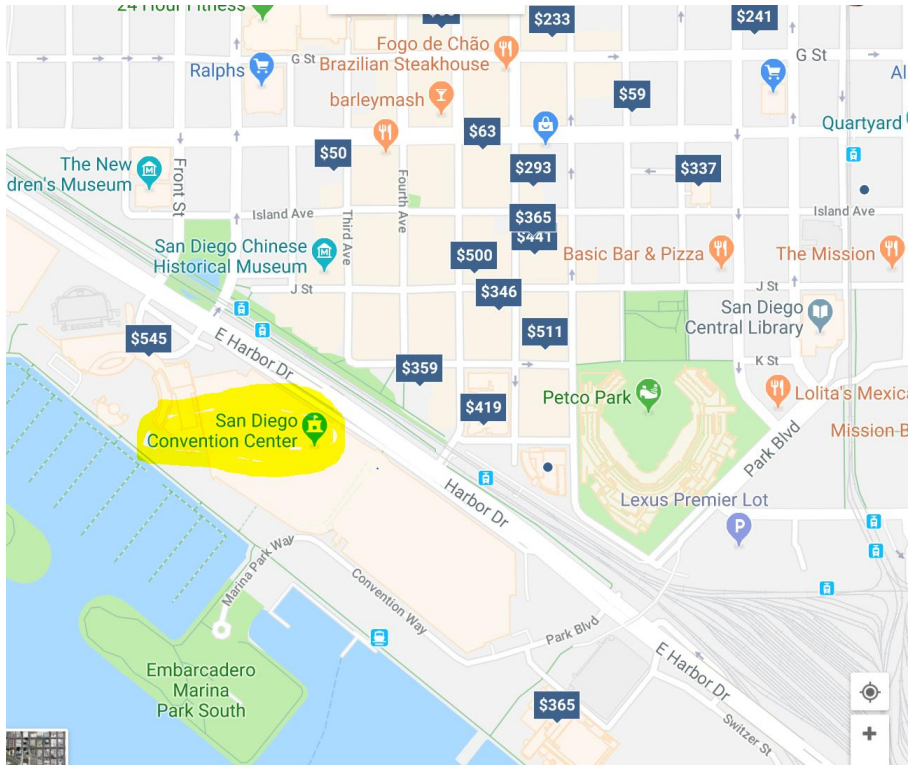

Hotel	Proximity	Prices Start At	Contact
Hilton SanDiego BayFront	Downtown (50 Rooms)	\$379	619-564-3333 Block: Poway Gymnastics
This is the closest hotel to the meet site. This is the only hotel with a room block, so get them early.			
Hotel	Proximity	Prices Start At	Contact
DoubleTree by Hilton	Mission Valley -Trolley or Car	\$212	619-297-5466
Town and Country	Mission Valley -Trolley or Car	\$176	619-291-7131
Best Western Seven Seas	Mission Valley -Trolley or Car	\$134	619-291-1300
Hilton SanDiego BayFront	Downtown	\$379	619-564-3333
Marriott Marquis SanDiego Marina	Next to Convention Center	\$549	619-234-1500
SanDiego GasLamp Marriott	Downtown	\$530	619-696-0234
Hilton SanDiego GasLamp Quarter	Downtown	\$359	619-231-4040
Pendre SanDiego	Downtown slight North	\$500	619-738-7000
The Sofia Hotel	North of Broadway Uptown	\$212	619-234-9200

****Note there is an event that is selling the city out - BOOK EARLY for the best rate and room availability***

Hotels Near San Diego Convention Center

All

Maps

Images

News

Shopping

More

hotels in san diego near the conv... Search

Back to results

DoubleTree by Hilton Hotel San Diego - Mission Valley
4.2 ★★★★★ · 796 reviews · 3-star hotel

Directions

SAVE NEARBY SEND TO YOUR PHONE SHARE

BOOK A ROOM