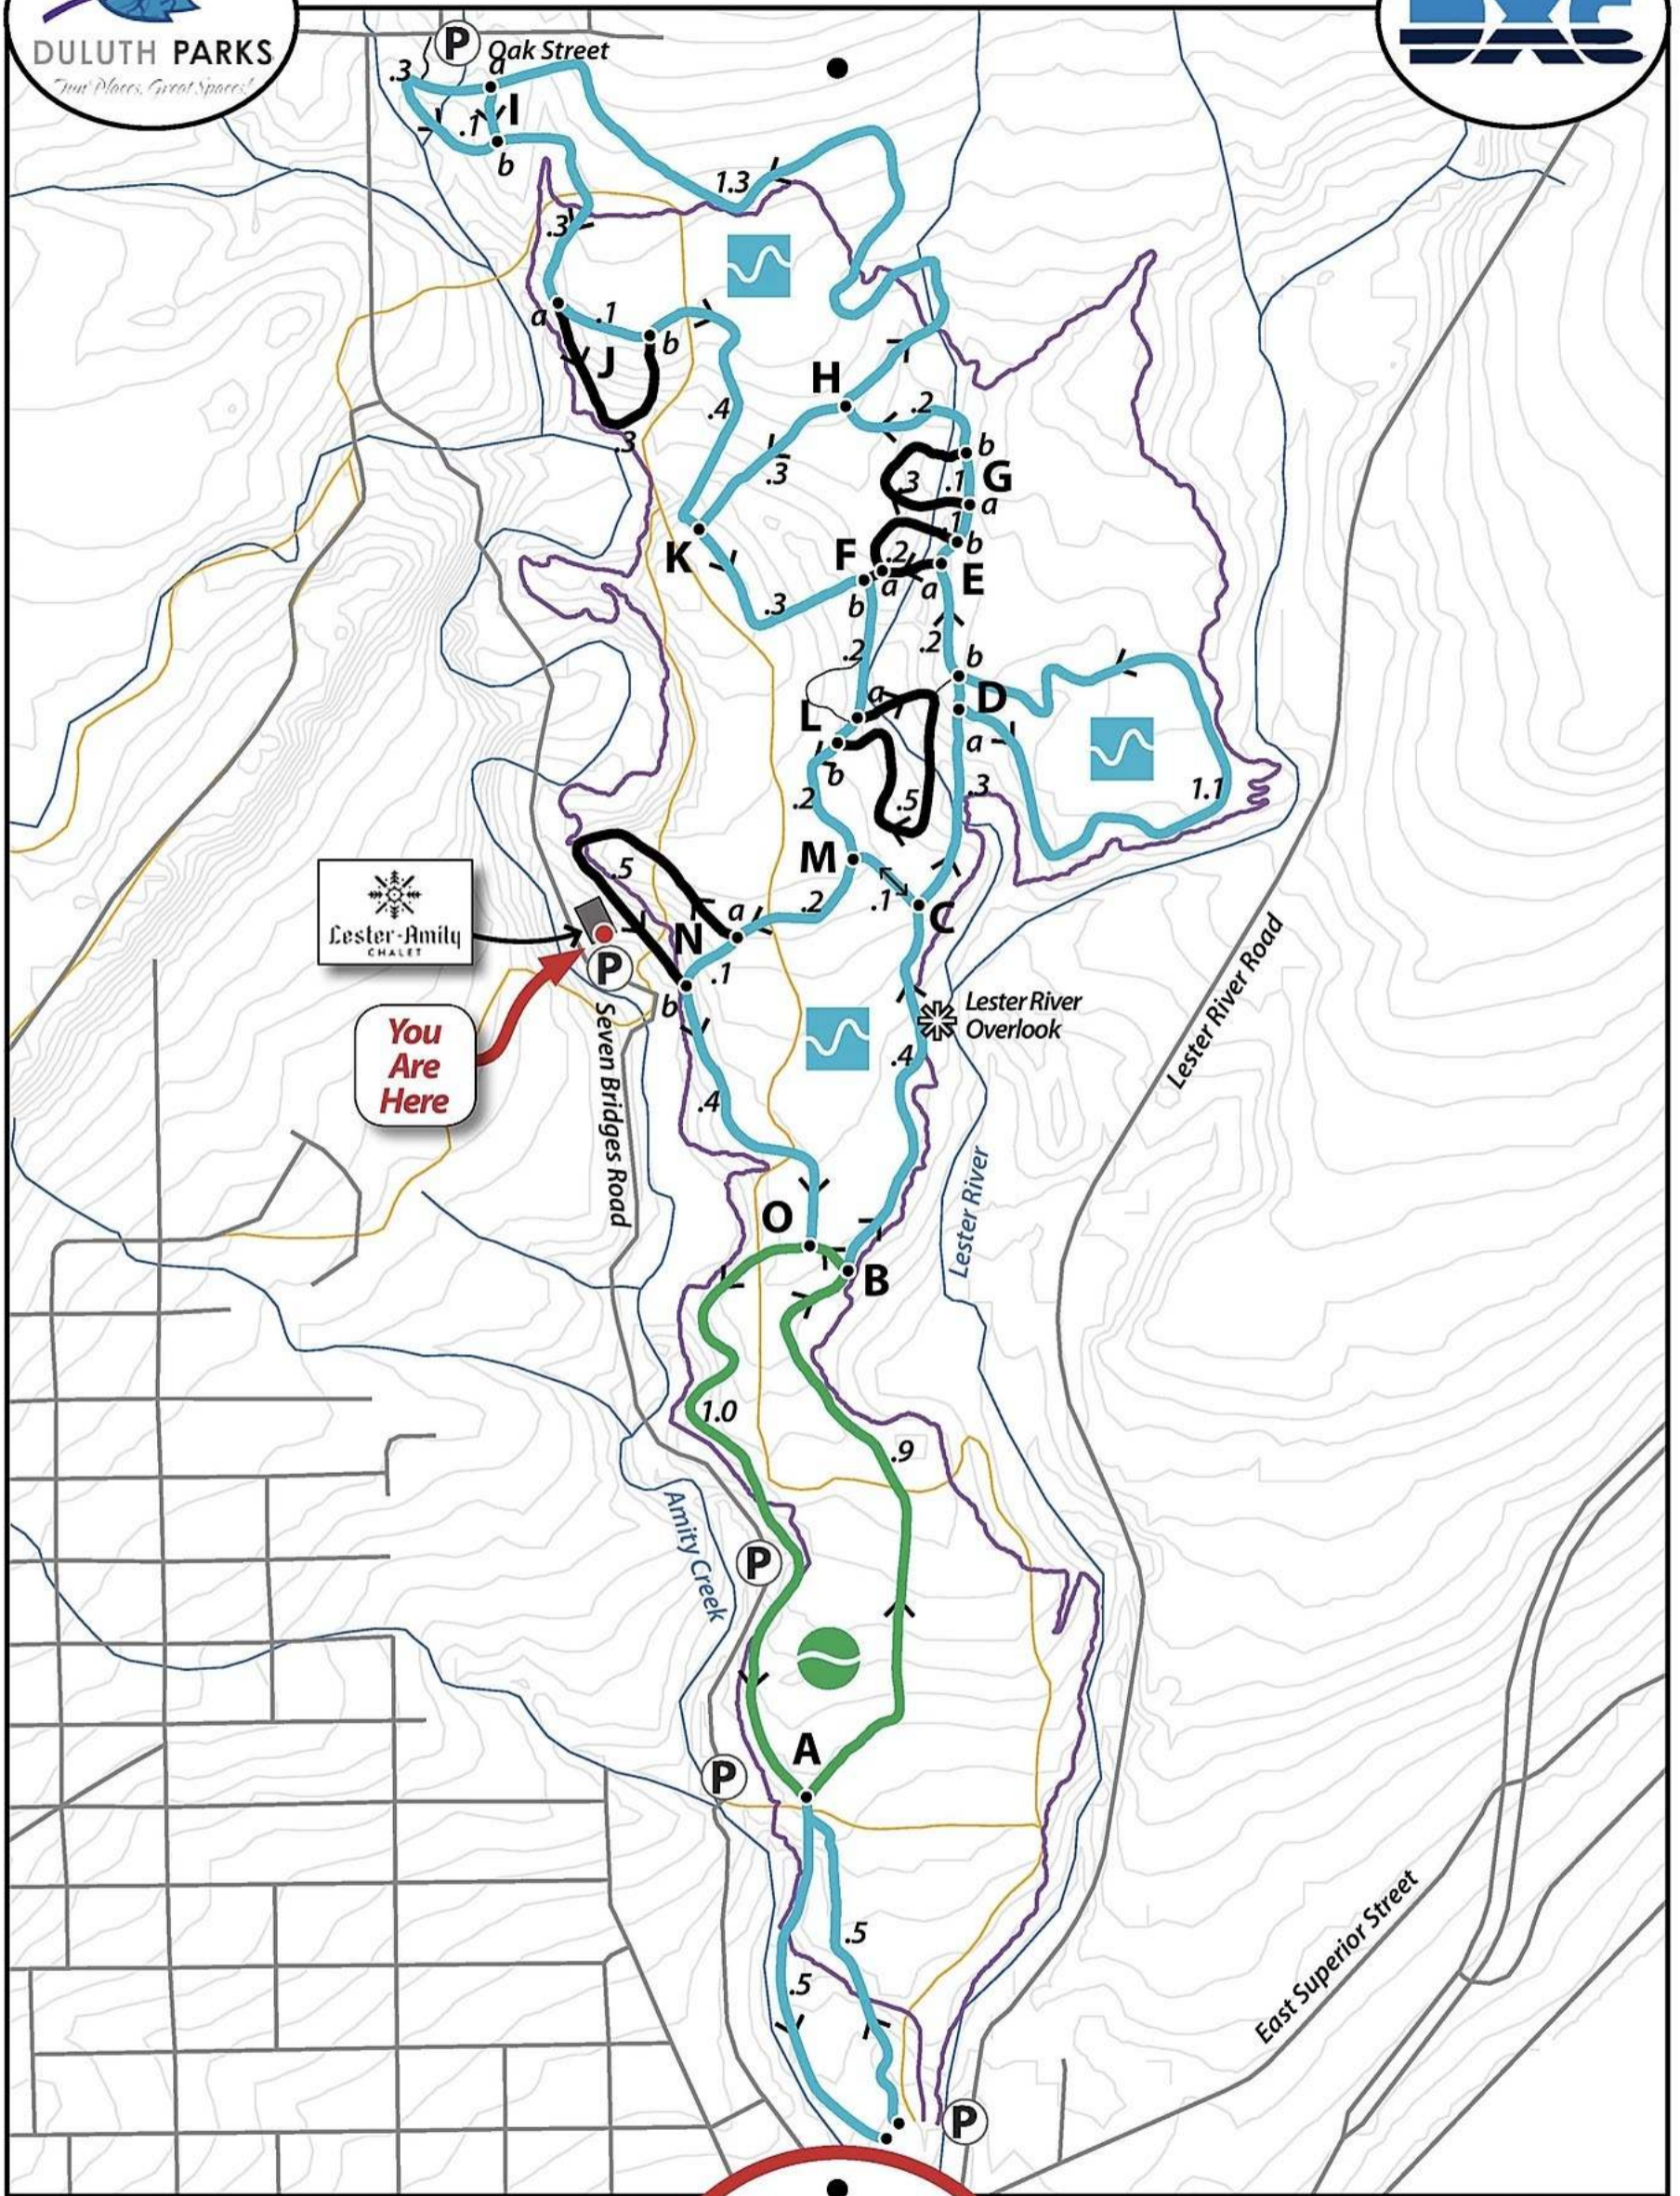

Lester-Amity Ski Trail

Map by: glhome64@gmail.com

Grooming Comments: Grooming@duluthxc.com

- Cross Country Ski Trail
- Easier More Difficult Most Difficult
- Multi-Use Trail
- Superior Hiking Trail
- Snowmobile Trail
- Parking

**Chalet
Trail
Head**

Duluth Parks
Duluth XC Ski Club
MN Ski Pass
St. Louis County

duluthmn.gov
duluthxc.com
dnr.state.mn.us
stlouisco.com

Distance between intersections in KM's
 10 ft Contours