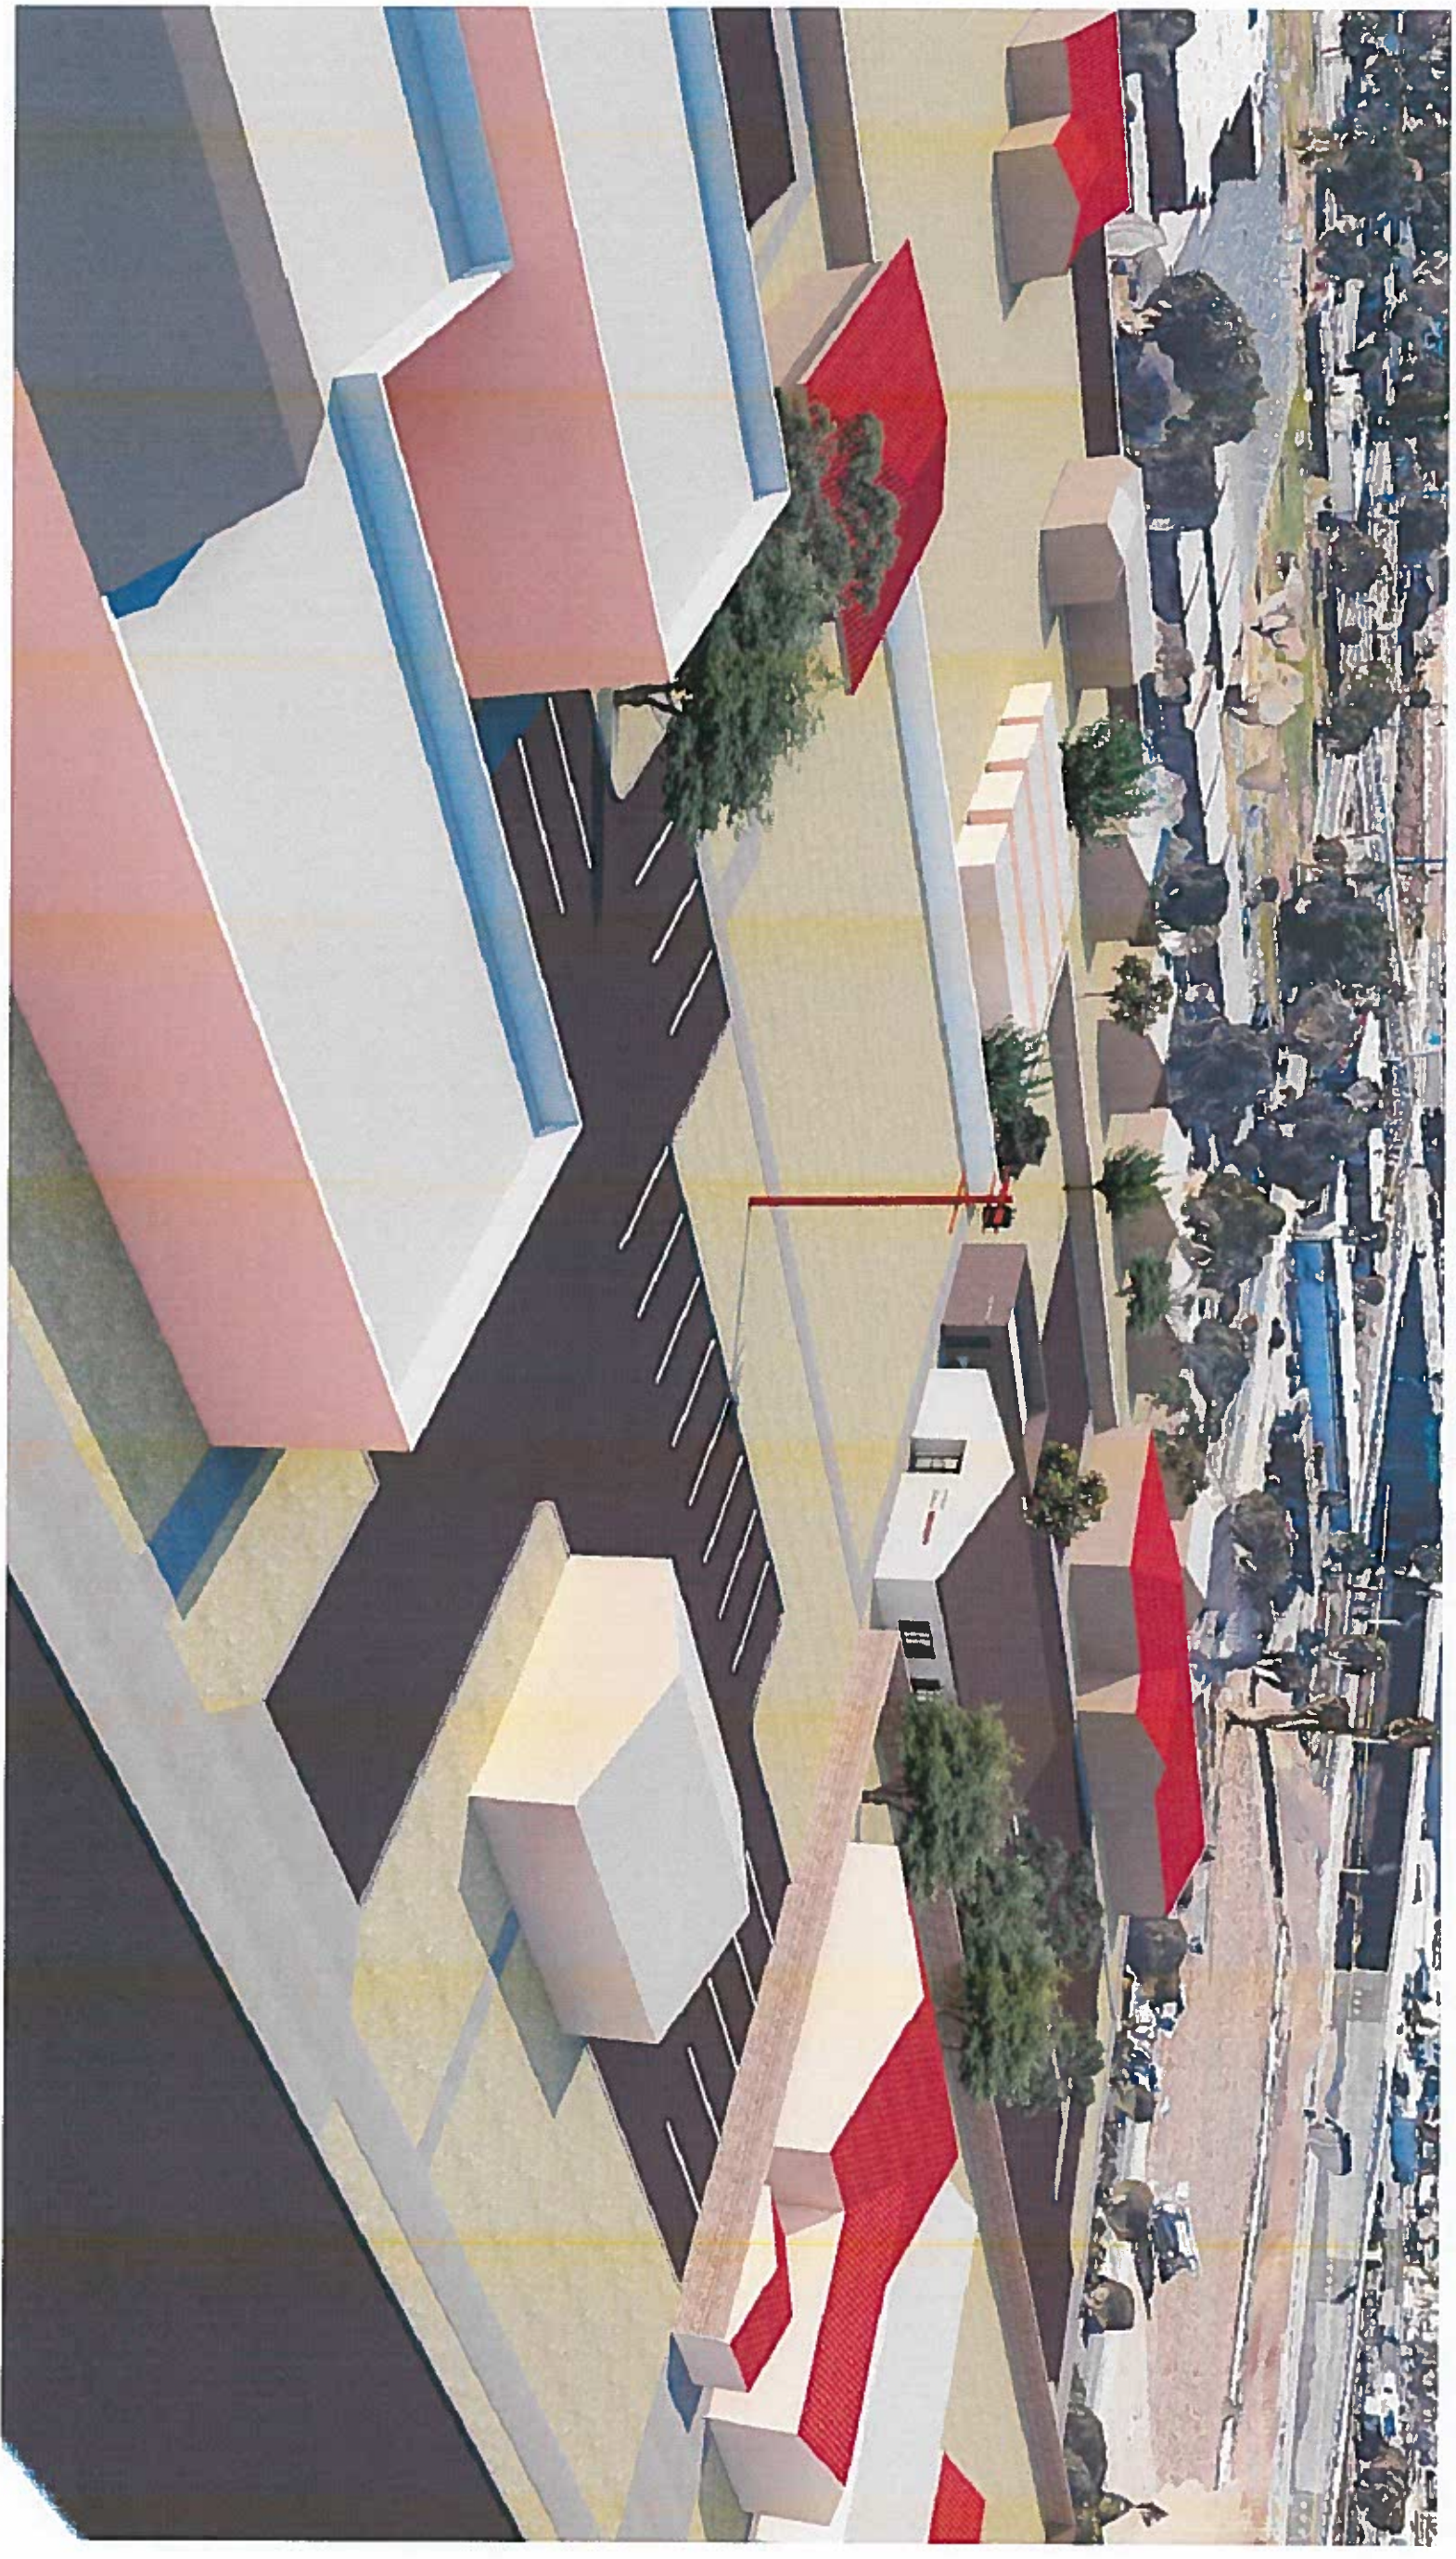

DATE: 4/26/17  
JOB #: 11-000  
SCALE: N/A

**CS2**

© 2017 TR DESIGN GROUP, INC. ALL RIGHTS RESERVED

*Perspective Views*

CENTRAL CITY LUTHERAN MISSION  
1354 N G ST, SAN BERNARDINO, CA 92405

© 2017 DESIGN GROUP, INC. ALL RIGHTS RESERVED

DATE: 4/28/17  
JOB #: 17-003  
SCALE: N/A

**CS3**

*Conceptual Site Plan*

CENTRAL CITY LUTHERAN MISSION  
1354 N G ST, SAN BERNARDINO, CA 922405