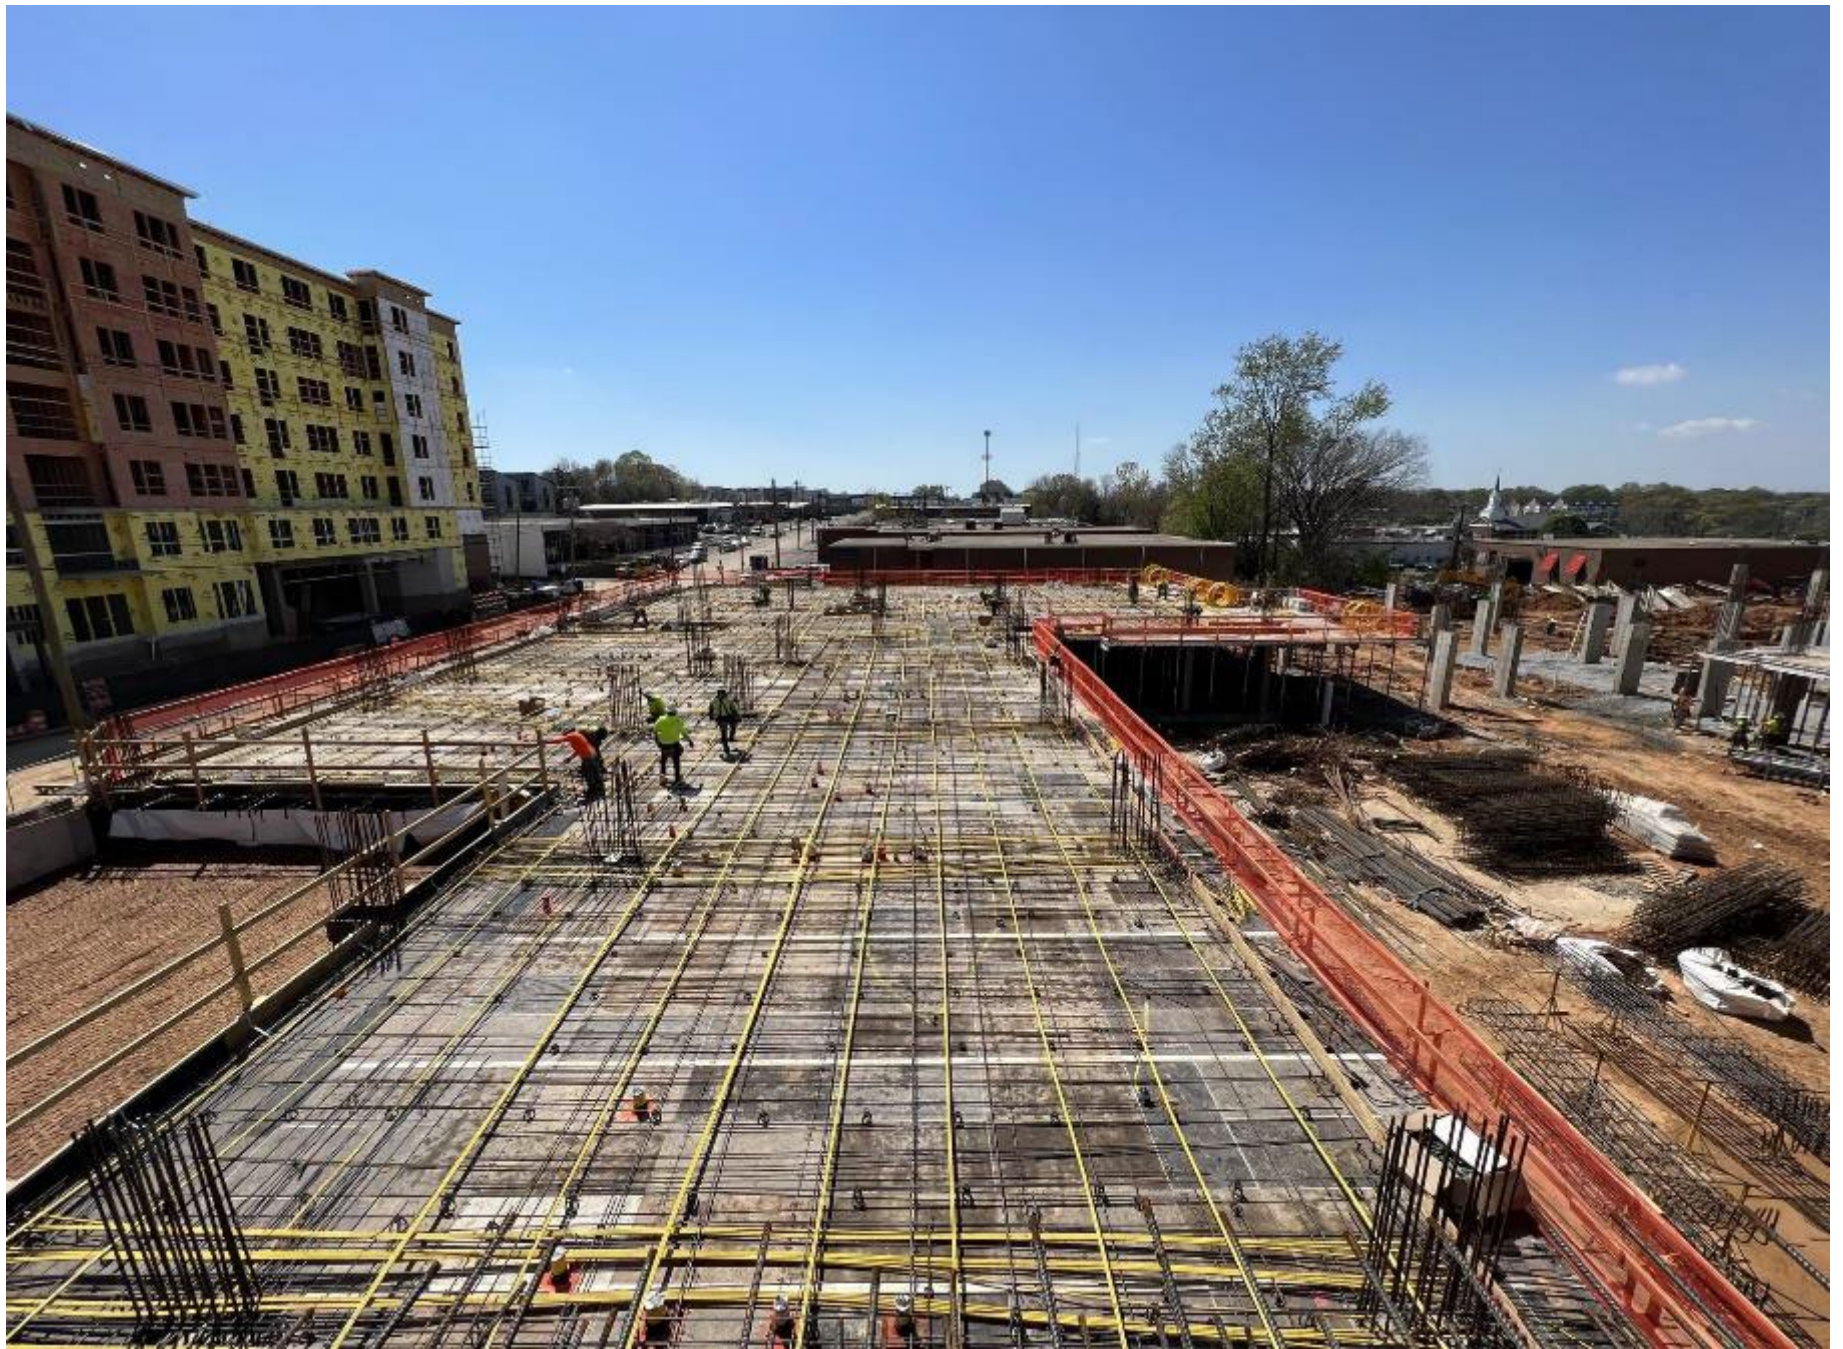

HANOVER SOUTH END- CHARLOTTE, N.C.

Weekly Photos - Week of 3.20.23-3.24.23

Photo Date: 3/24/23
Location: East viewing West

Photo Date: 3/24/23
Location: North viewing South

Photo Date: 3/24/23
Location: Northwest viewing South

Photo Date: 3/24/23
Location: West Viewing Northeast

Photo Date: 3/24/23
Location: West viewing East

Photo Date: 3/24/23
Location: North viewing East

Photo Date: 3/24/23
Location: North viewing East

Photo Date: 3/24/23
Location: East viewing west