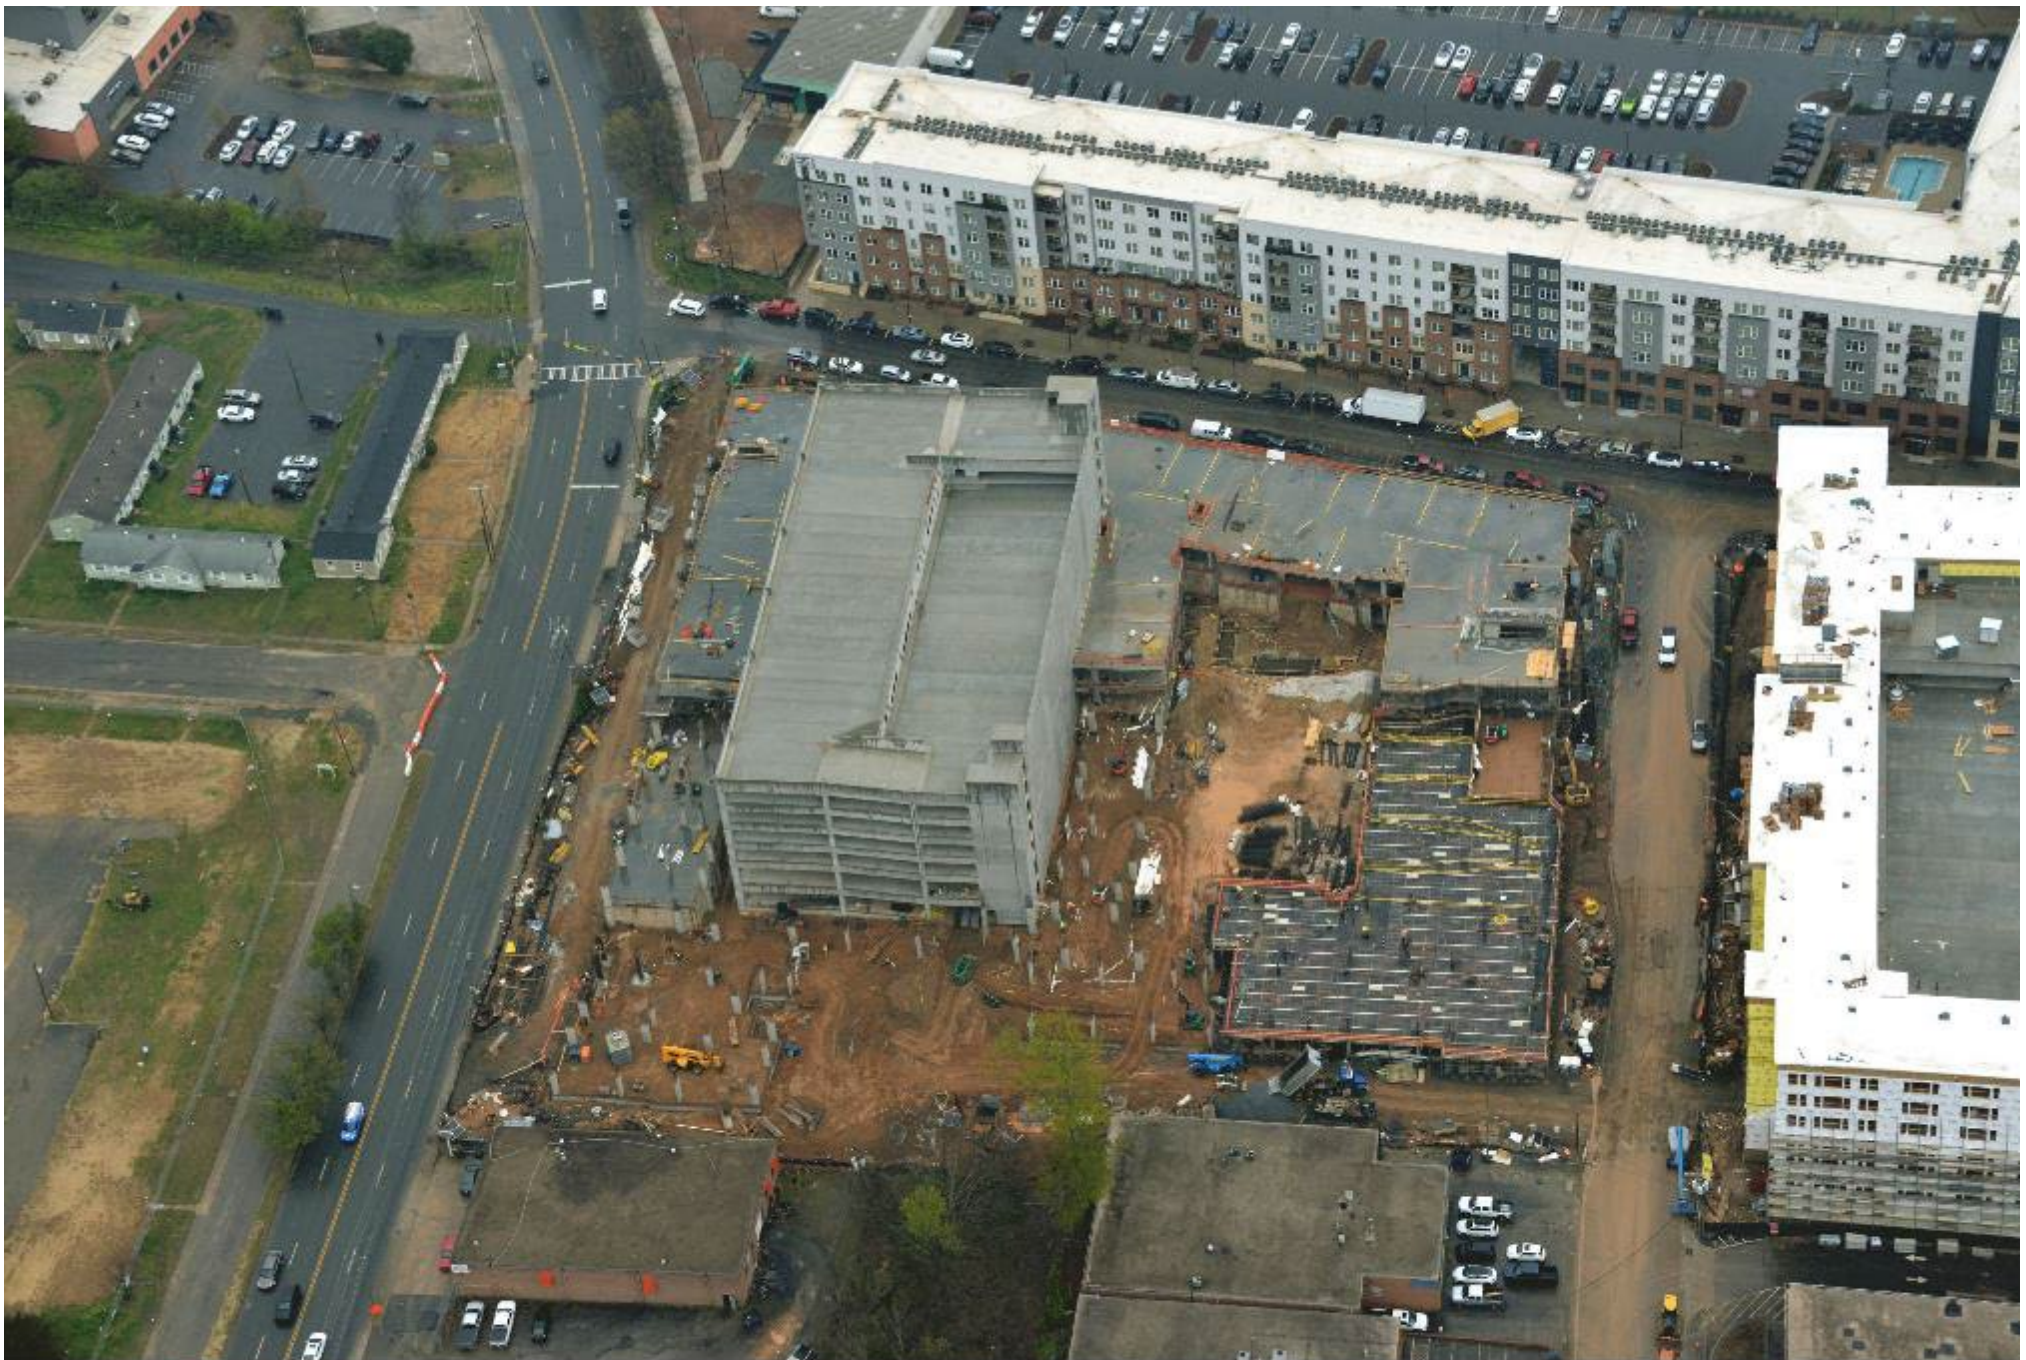

HANOVER SOUTH END- CHARLOTTE, N.C.

Weekly Photos - Week of 3.20.23-3.24.23

Photo Date: 3/24/23
Location: East viewing West

Photo Date: 3/24/23
Location: North viewing South

Photo Date: 3/24/23
Location: Northwest viewing South

Photo Date: 3/24/23
Location: West Viewing Northeast

Photo Date: 3/24/23
Location: West viewing East

Photo Date: 3/24/23
Location: North viewing East

Photo Date: 3/24/23
Location: North viewing East

Photo Date: 3/24/23
Location: East viewing west

Photo Date: 3/24/23
Location: South viewing North

HANOVER
COMPANY

Hanover South End

Image # 93
Date : 03.22.23
888.542.0231

HANOVER
COMPANY

Hanover South End

Image # 94
Date : 03.22.23
888.542.0231

HANOVER
COMPANY