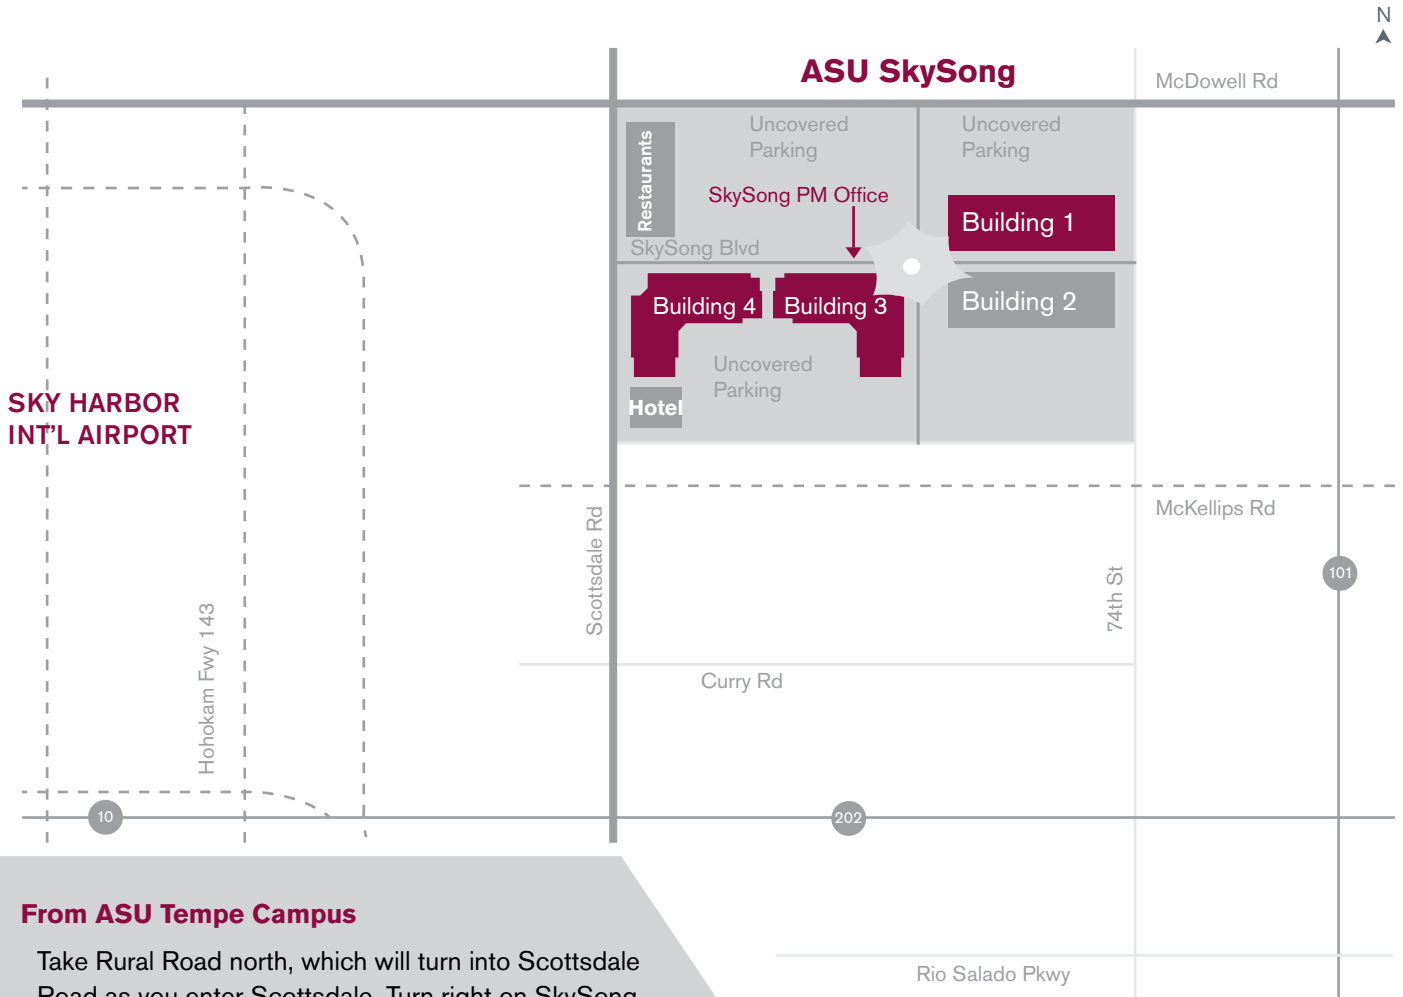

SkySong PM Office and Directions

From ASU Tempe Campus

Take Rural Road north, which will turn into Scottsdale Road as you enter Scottsdale. Turn right on SkySong Boulevard (just before McDowell Road).

From ASU Polytechnic Campus

Enter the Loop 202 West at Williams Field Road. Drive approximately six miles to the Loop 101 North exit. Take the 101 North to the Loop 202 West (approximately 10 miles). Exit onto Scottsdale Road. Turn right on Scottsdale Road. Turn right on SkySong Boulevard (just before McDowell Road).

From ASU Downtown Campus

Take the I-10 East from Seventh Street. Exit on the Loop 202 East. Exit onto Scottsdale Road. Turn left on Scottsdale Road. Turn right on SkySong Boulevard (just before McDowell Road).

From ASU West Campus

Take the I-17 South about 10 miles to the I-10 East through downtown Phoenix. Exit on the Loop 202 East. Exit on Scottsdale Road. Turn left on Scottsdale Road. Turn right on SkySong Boulevard. (just before McDowell Road).

From Phoenix Sky Harbor International Airport

Go east on Sky Harbor Boulevard. Take the Loop 202 East toward Tempe. Exit on Scottsdale Road. Turn left on Scottsdale Road. Turn right on SkySong Boulevard. (just before McDowell Road).