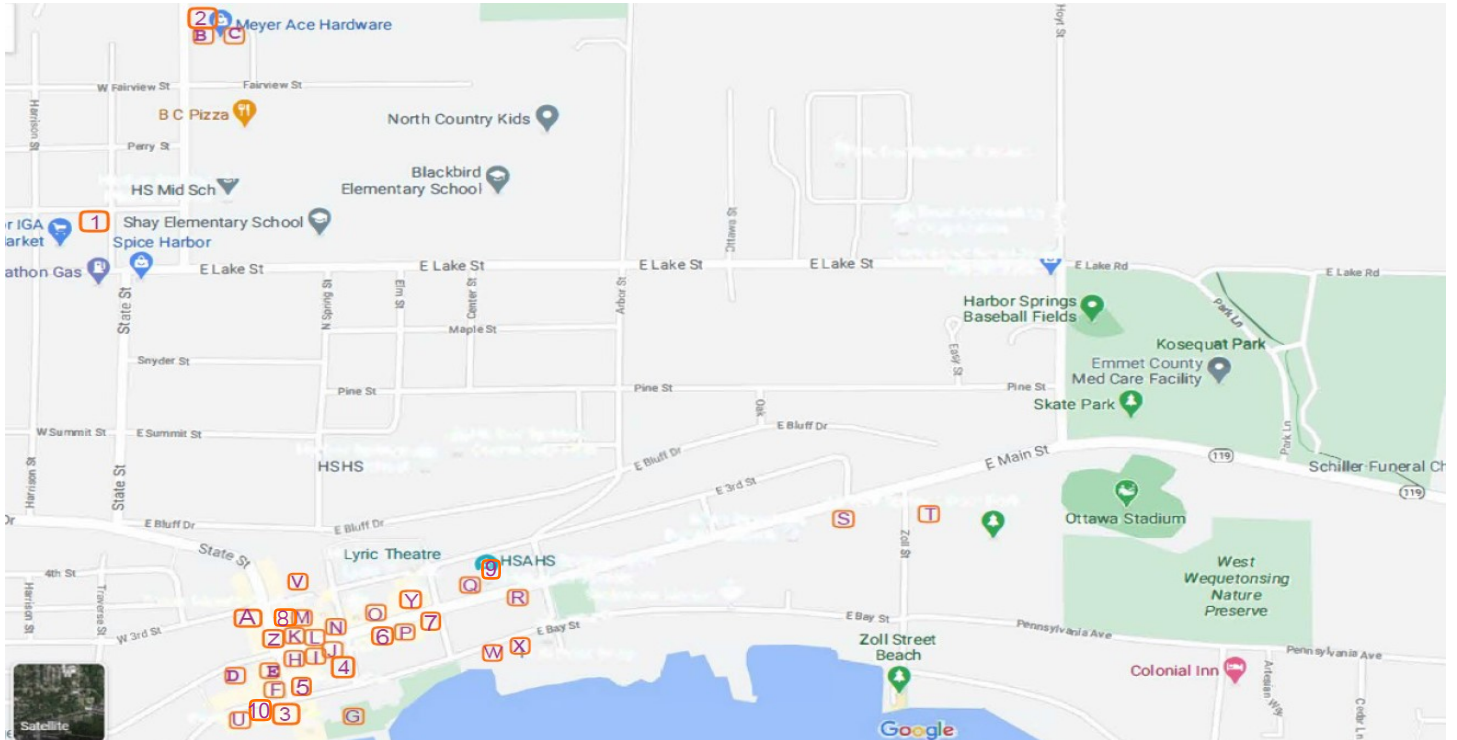

SKETOUR MAP 2020 – WEST SIDE

- | | | |
|--|--|---|
| <p>A. BOYER GLASS WORKS
 B. TRES BELLE INTERIOR DESIGN
 C. MEYER ACE HARDWARE
 D. ELIZABETH BLAIR FINE PEARLS
 E. HARBOR WEAR
 F. THE NEW YORK RESTAURANT
 G. VERNALES
 H. HARBOR, INC.
 I. HUZZA
 J. COLDWELL BANKER SCHMIDT HARBOR SPRINGS
 K. PAPER STATION BISTRO
 L. THE OUTFITTER
 M. COCHON GOURMET COFFEE HOUSE
 N. IVY BOUTIQUE</p> | <p>O. KELBEL PHARMACY
 P. TOURING GEAR
 Q. POLISHED ON MAIN
 R. HARBOR SPRINGS AREA CHAMBER OF COMMERCE
 S. A.R. PONTIUS FLOWER SHOP
 T. CITY OF HARBOR SPRINGS
 U. HANNI GALLERY
 V. EDWARD JONES-TIM KNAPP
 W. FIRST COMMUNITY BANK
 X. MR. AND MRS. FRED TABOR
 Y. EDWARD JONES – RANDY KEYS
 Z. HARBOR SPRINGS LYRIC THEATRE
 I. EMMET COUNTY RECYCLING</p> | <p>2. RODRIGO'S
 3. THE BOATHOUSE
 4. GRAHAM REAL ESTATE
 5. BAR HARBOR
 6. TRUE NORTH GOLF
 7. COTTAGE COMPANY
 8. MCCLUTCHEY'S STORE
 9. HARBOR SPRINGS AREA HISTORIC SOCIETY
 10. THE DEPOT</p> |
|--|--|---|

SKETOUR MAP – EAST SIDE

- | | | |
|-------------------------------|------------------------------------|-----------------------------------|
| aa. LAST CHANCE RESALE | bb. HARBOR SPRINGS MATTRESS | cc. EMMET COUNTY RECYCLING |
|-------------------------------|------------------------------------|-----------------------------------|