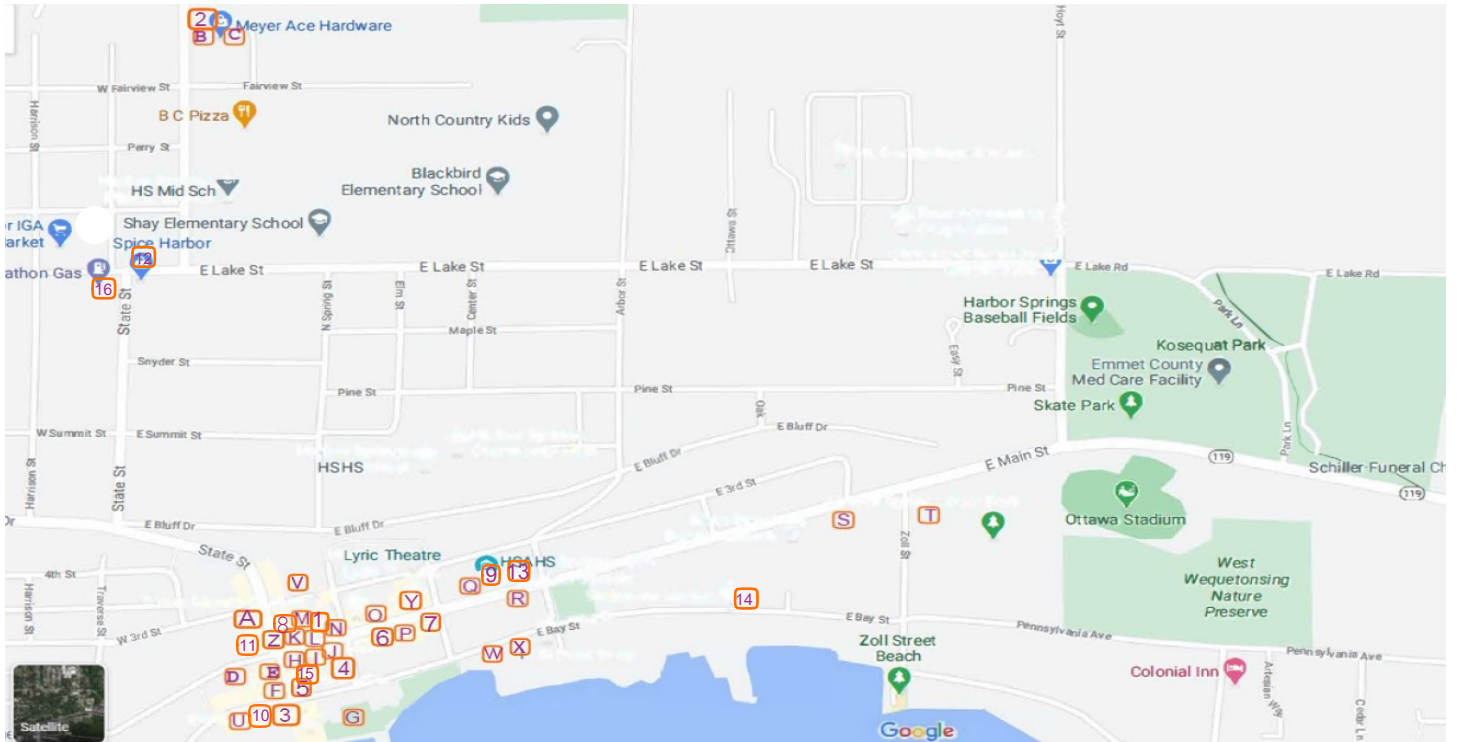

# SKETOUR MAP 2020 – WEST SIDE

- A. BOYER GLASS WORKS
- B. TRES BELLE INTERIOR DESIGN
- C. MEYER ACE HARDWARE
- D. ELIZABETH BLAIR FINE PEARLS
- E. HARBOR WEAR
- F. THE NEW YORK RESTAURANT
- G. VERNALES
- H. HARBOR, INC.
- I. HUZZA
- J. COLDWELL BANKER SCHMIDT HARBOR SPRINGS
- K. PAPER STATION BISTRO
- L. THE OUTFITTER
- M. COCHON GOURMET COFFEE HOUSE
- N. IVY BOUTIQUE

- O. KELBEL PHARMACY
- P. TOURING GEAR
- Q. POLISHED ON MAIN
- R. HS CHAMBER OF COMMERCE
- S. A.R. PONTIUS FLOWERSHOP
- T. CITY OF HARBOR SPRINGS
- U. HANNIGALLERY
- V. EDWARD JONES-TIM KNAPP
- W. FIRST COMMUNITY BANK
- X. MR. AND MRS. FRED TABOR
- Y. HARBOR SPRINGS LYRIC THEATRE
- Z. EDWARD JONES - RANDY KEYS
- 1. GRAHAM MANAGEMENT

- 2. RODRIGO'S
- 3. THEBOATHOUSE
- 4. GRAHAM REAL ESTATE
- 5. BAR HARBOR
- 6. TRUE NORTH GOLF
- 7. COTTAGE COMPANY
- 8. MCCLUTCHEY'S STORE
- 9. HARBOR SPRINGS AREA HISTORIC SOCIETY
- 10. THE DEPOT
- 11. JOHAN'S PASTRIES
- 12. COLLINS & ASSOCIATES
- 13. CONCIERGE PUBLICATIONS
- 14. WALSTROM MARINE
- 15. BERKSHIRE HATHAWAY REALTORS
- 16. HARBOR SPRINGS CAR CARE

# SKETOUR MAP – EAST SIDE

aa. LAST CHANCE RESALE

bb. HARBOR SPRINGS MATTRESS

cc. EMMET COUNTY RECYCLING