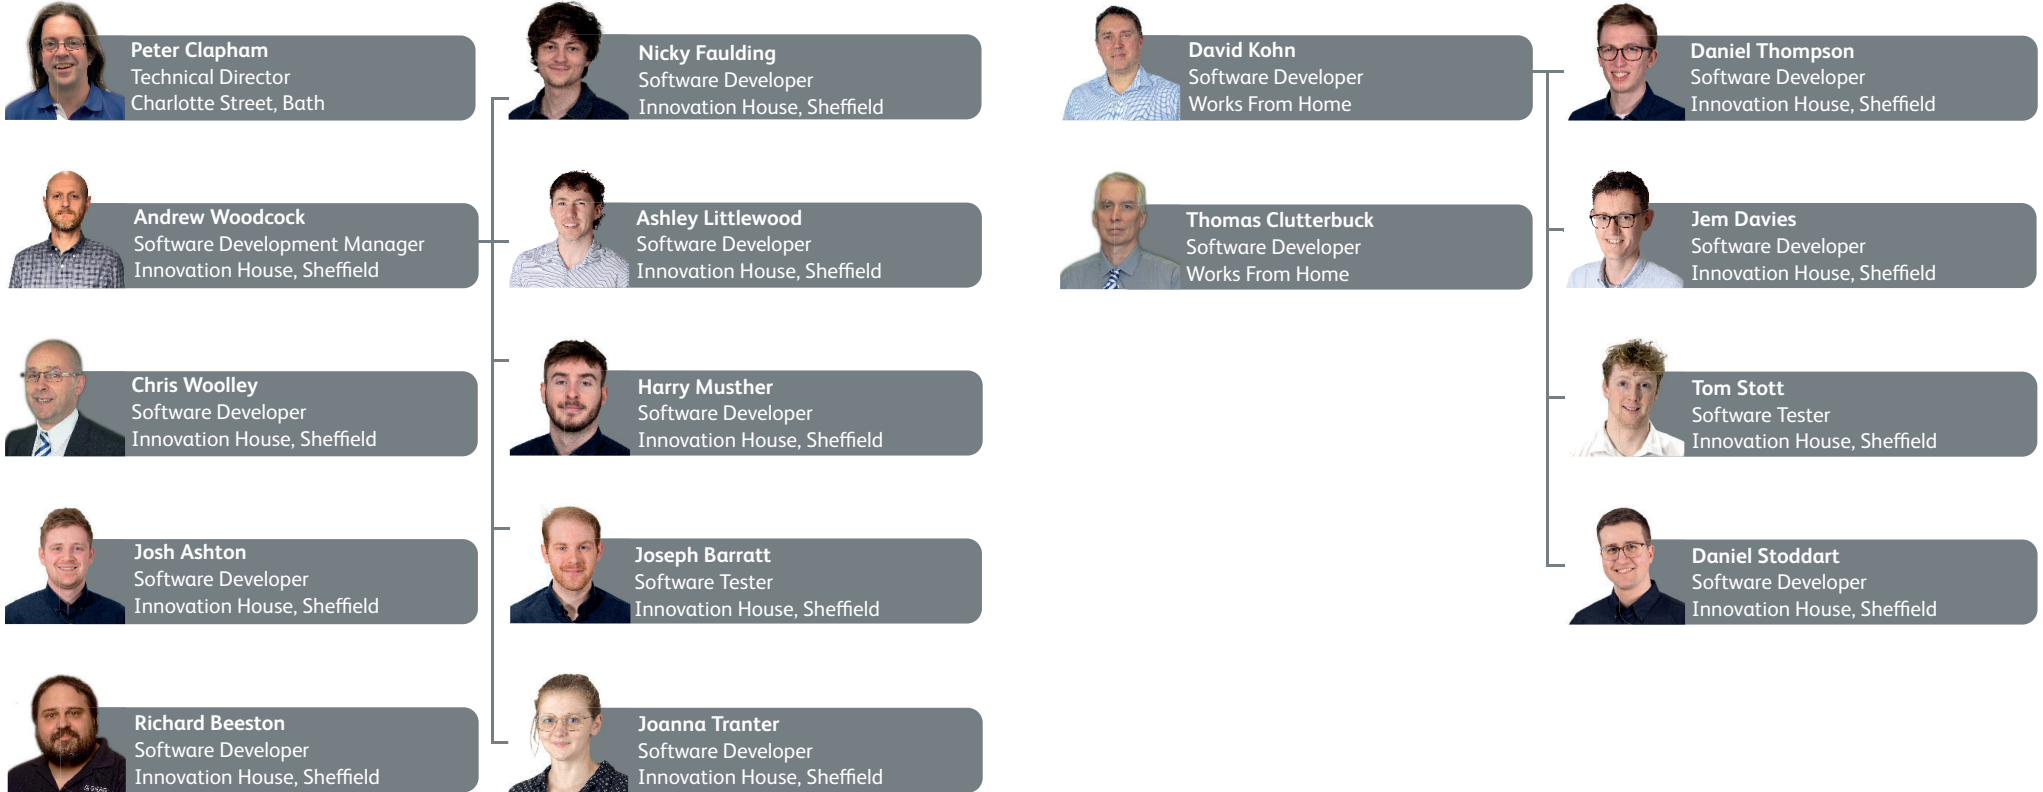

Development