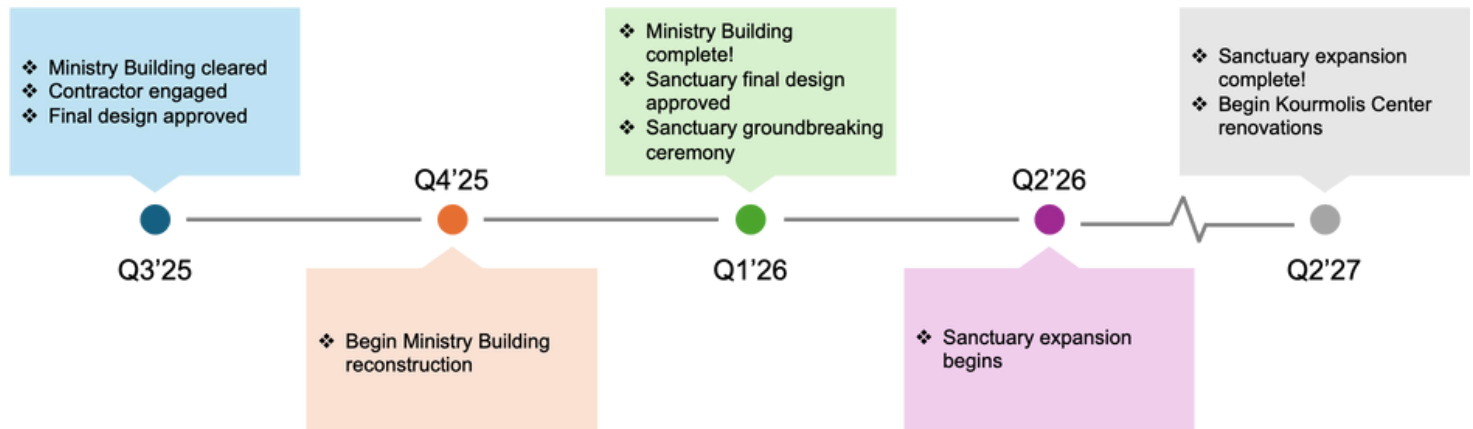

Permitting & Approvals

- **Construction Documents: *In Process*** - required to obtain all necessary permits and approvals in accordance with city and county requirements, as well as other stakeholders.
- **Phase I Environmental: *Complete***

Contractor

- **Proposals: *Under Review*** - analyzing/negotiating four bids to ensure scope and select best qualified

Phase Two: Church Sanctuary Expansion

Architectural Design

- **Design Scope: *Under Revision*** - based on parishioner feedback, changing Church narthex design. The new plans include increased seating capacity, new narthex – including brick to match the church, repaired dome, restrooms, cry room/bereavement/bride's room, and improved accessibility.

Permitting & Approvals

- Same as Phase One above

Coming Soon!

Phase Three: Kourmolis Center and Grounds Renovations

Projected Quarterly Timeline

Financial Update

The most important part of the **Arise & Build Capital Campaign** is meeting our goal of **100% parish participation!** Thanks to your generosity, the new Ministry Building is **fully funded**. Now, let's look ahead at raising funds for the expanded sanctuary by year's end.