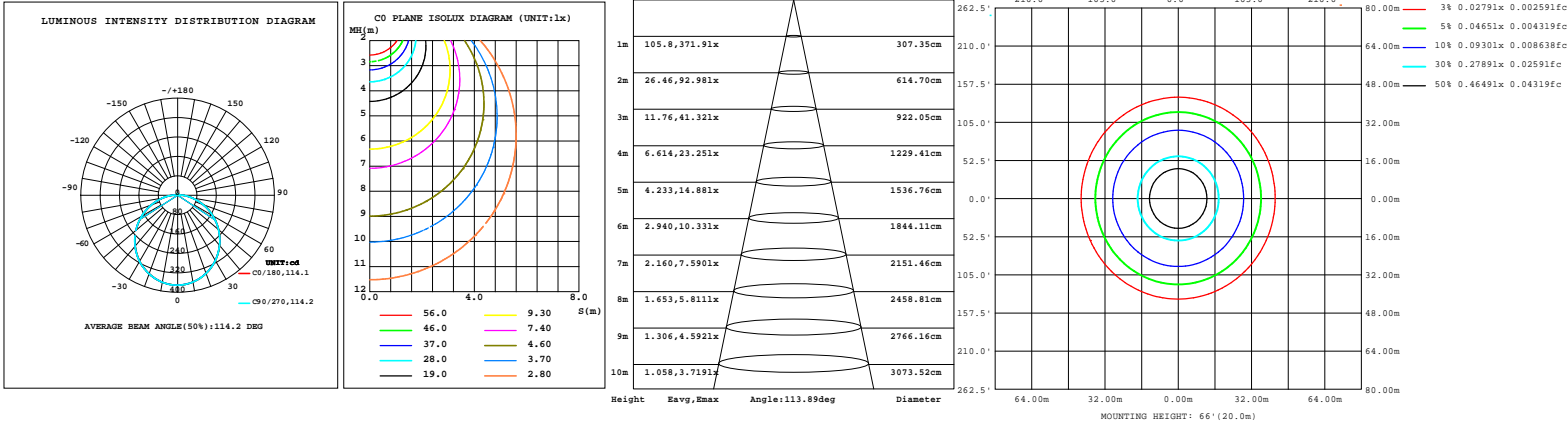

LED DOWN LIGHT

Wattages: 15W

CODE: 90322-15-A

PHOTOMETRICS

For complete IES files, please visit our website.

D556-90-CCT-WH-MS

D236D-90-CCT-WH