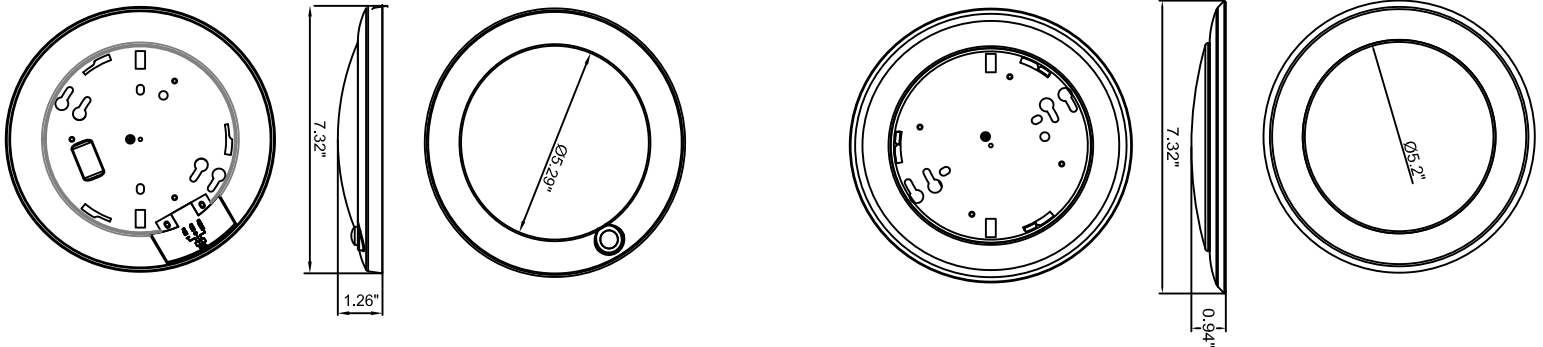

TIME SWITCH
5MIN (FACTORY SETTINGS)

PIR SENSOR
(Standard)

CCT SWITCH
4000K (FACTORY SETTINGS)

D236D-90-CCT-WH

D556-90-CCT-WH-MS

Features

- Energy efficient: save up to 80% in energy costs
- High lumen output
- Mercury-free
- Instant-on light
- 50,000 hours at 70% lumen maintenance rated life
- CCT:2700-5000K
- PIR Sensor Function Available
- 5 years manufacturer warranty
- Compatible with most Lutron and Leviton dimmers

SPECIFICATION

SPECIFICATION		
WATTAGE	15W	15W
LUMEN	1135.9 lm	1218.3 lm
EFFICACY	> 75 lm/W	> 80 lm/W
CCT	2700K,3000K,3500K,4000K,5000K	
CRI	> 90	
INPUT VOLTAGE	AC120V	
LIGHTING ANGLE	114	
DIMMABLE	Non-dimmable	Yes
LED TYPE	SMD2835	
CERTIFICATE	UL,Energy Star	UL,Energy Star,FCC,Lighting Facts
TIME ADJUSTABLE	1min/5min/10min	none
DESCRIPTION	PIR Sensor and CCT Adjustable(5&6")	CCT Adjustable(5/6")
LIFE TIME	50000 hours	
WARRANTY	5 year limited	

LED DOWN LIGHT

Wattages: 15W

CODE: 90322-15-A

DIMENSION

WATTAGE	D556-90-CCT-WH-MS
NT. WEIGHT	0.73 lbs
BOX DIM.	15.75" x 13.07" x 8.07" (12 pcs)

WATTAGE	D236D-90-CCT-WH
NT. WEIGHT	0.57 lbs
BOX DIM.	15.75" x 12.60" x 8.07" (12 pcs)