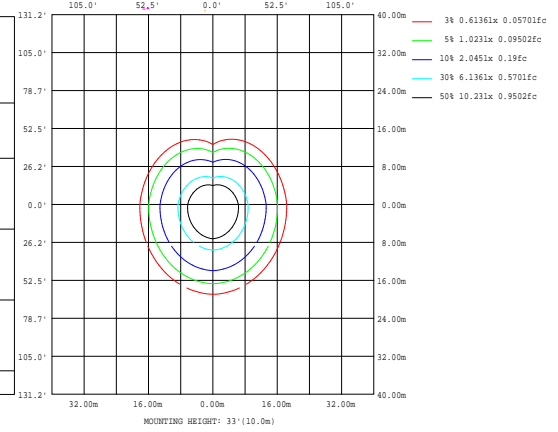

Selectable LED Slim Adjustable Wall Pack Lighting and Power Technologies LLC

Wattages: 15W, 20W, 30W; 40W, 60W, 80W

PHOTOMETRICS

For complete IES files, please visit our website.

152030W27-345K (30W&4000K)