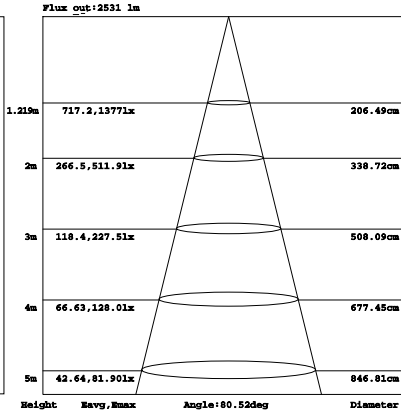

Selectable LED Slim Adjustable Wall Pack Lighting and Power Technologies LLC

Wattages: 15W, 20W, 30W; 40W, 60W, 80W

PHOTOMETRICS

For complete IES files, please visit our website.

152030W27-345K (30W&4000K)