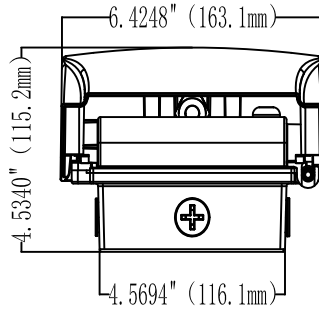

## SPECIFICATION

	CODE: 90262-A	CODE: 90261-A
WATTAGE		
LUMEN	3750lm(30W&3000K)/4200lm(30W&4000K)/4050lm(30W&5000K)	10000lm(80W&3000K)/11200lm(80W&4000K)/10800lm(80W&5000K)
EFFICACY	>130 lm/W	
CCT	3000K,4000K,5000K	
CRI	80	
INPUT VOLTAGE	120-277V	
POWER FACTOR	0.90	
DRIVER EFFICACY	90%	
FACTORY SETTINGS	30W & 4000K	80W & 4000K
LIGHT ANGLE	90°	
LIFE SPAN	50,000 hrs	
WORKING TEMPERATURE	-22°F ~ 113°F	
STORAGE TEMPERATURE	-40°F ~ 176°F	
OUTDOOR RATING	WET	
CABLE	Input Connect, No cable	
WARRANTY	5 year limited	

## DIMENSION:

15-30W

40-80W

<b>WATTAGE</b>	152030W27-345K-D
<b>NT. WEIGHT</b>	2.99 lbs
<b>BOX DIM.</b>	8.5" x 8.35" x 6.85"(1Pcs/CTN)
	17.6" x 17.28" x 14.49"(8Pcs/CTN)

<b>WATTAGE</b>	468W27-345K-D
<b>NT. WEIGHT</b>	4.85 lbs
<b>BOX DIM.</b>	10.2" x 9.72" x 7.4"(1Pcs/CTN)
	20.04" x 10.79" x 15.59"(4Pcs/CTN)