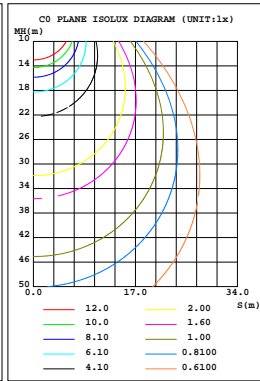

Selectable LED Slim Adjustable Wall Pack Lighting and Power Technologies LLC

Wattages: 15W, 20W, 30W; 40W, 60W, 80W

PHOTOMETRICS

For complete IES files, please visit our website.

152030W27-345K (30W&4000K)