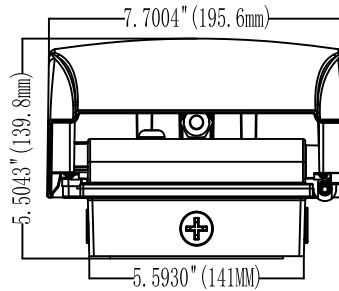

# Selectable LED Slim Adjustable Wall Pack *Lighting and Power Technologies LLC*

Wattages: 15W, 20W, 30W; 40W, 60W, 80W

## DIMENSION:

15-30W

40-80W

<b>WATTAGE</b>	152030W27-345K-D
<b>NT. WEIGHT</b>	2.99 lbs
<b>BOX DIM.</b>	8.5" x 8.35" x 6.85"(1Pcs/CTN)
	17.6" x 17.28" x 14.49"(8Pcs/CTN)

<b>WATTAGE</b>	468W27-345K-D
<b>NT. WEIGHT</b>	4.85 lbs
<b>BOX DIM.</b>	10.2" x 9.72" x 7.4"(1Pcs/CTN)
	20.04" x 10.79" x 15.59"(4Pcs/CTN)