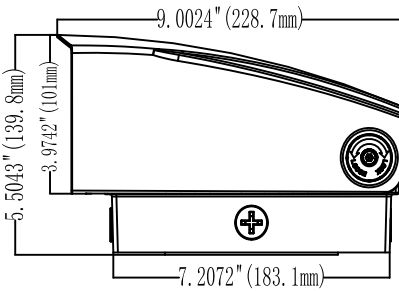

## SPECIFICATION

	CODE: 90262-A	CODE: 90261-A
WATTAGE		
LUMEN	3750lm(30W&3000K)/4200lm(30W&4000K)/4050lm(30W&5000K)	10000lm(80W&3000K)/11200lm(80W&4000K)/10800lm(80W&5000K)
EFFICACY	>130 lm/W	
CCT	3000K,4000K,5000K	
CRI	80	
INPUT VOLTAGE	120-277V	
POWER FACTOR	0.90	
DRIVER EFFICACY	90%	
FACTORY SETTINGS	30W & 4000K	80W & 4000K
LIGHT ANGLE	90°	
LIFE SPAN	50,000 hrs	
WORKING TEMPERATURE	-22°F ~ 113°F	
STORAGE TEMPERATURE	-40°F ~ 176°F	
OUTDOOR RATING	WET	
CABLE	Input Connect, No cable	
WARRANTY	5 year limited	

# Selectable LED Slim Adjustable Wall Pack *Lighting and Power Technologies LLC*

Wattages: 15W, 20W, 30W; 40W, 60W, 80W

## DIMENSION:

15-30W

40-80W

<b>WATTAGE</b>	152030W27-345K-D
<b>NT. WEIGHT</b>	2.99 lbs
<b>BOX DIM.</b>	8.5" x 8.35" x 6.85"(1Pcs/CTN)
	17.6" x 17.28" x 14.49"(8Pcs/CTN)

<b>WATTAGE</b>	468W27-345K-D
<b>NT. WEIGHT</b>	4.85 lbs
<b>BOX DIM.</b>	10.2" x 9.72" x 7.4"(1Pcs/CTN)
	20.04" x 10.79" x 15.59"(4Pcs/CTN)