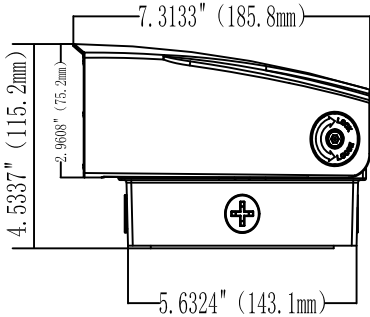

## SPECIFICATION

	CODE: 90262-A	CODE: 90261-A
WATTAGE		
LUMEN	3750lm(30W&3000K)/4200lm(30W&4000K)/4050lm(30W&5000K)	10000lm(80W&3000K)/11200lm(80W&4000K)/10800lm(80W&5000K)
EFFICACY	>130 lm/W	
CCT	3000K,4000K,5000K	
CRI	80	
INPUT VOLTAGE	120-277V	
POWER FACTOR	0.90	
DRIVER EFFICACY	90%	
FACTORY SETTINGS	30W & 4000K	80W & 4000K
LIGHT ANGLE	90°	
LIFE SPAN	50,000 hrs	
WORKING TEMPERATURE	-22°F ~ 113°F	
STORAGE TEMPERATURE	-40°F ~ 176°F	
OUTDOOR RATING	WET	
CABLE	Input Connect, No cable	
WARRANTY	5 year limited	

## DIMENSION:

15-30W

40-80W

<b>WATTAGE</b>	152030W27-345K-D
<b>NT. WEIGHT</b>	2.99 lbs
<b>BOX DIM.</b>	8.5" x 8.35" x 6.85"(1Pcs/CTN)
	17.6" x 17.28" x 14.49"(8Pcs/CTN)

<b>WATTAGE</b>	468W27-345K-D
<b>NT. WEIGHT</b>	4.85 lbs
<b>BOX DIM.</b>	10.2" x 9.72" x 7.4"(1Pcs/CTN)
	20.04" x 10.79" x 15.59"(4Pcs/CTN)