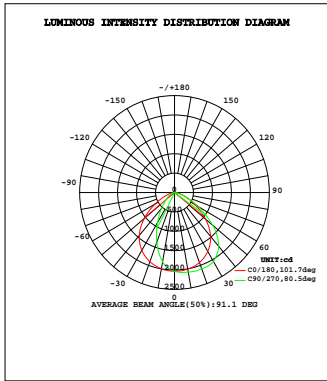

Selectable LED Slim Adjustable Wall Pack Lighting and Power Technologies LLC

Wattages: 15W, 20W, 30W; 40W, 60W, 80W

PHOTOMETRICS

For complete IES files, please visit our website.

152030W27-345K (30W&4000K)