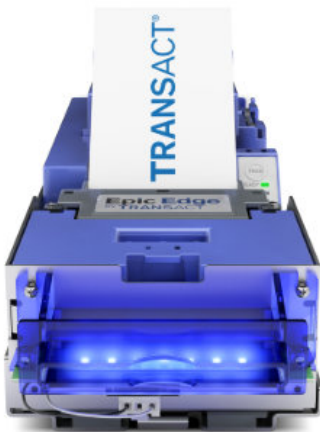

Trade-in Trade-up

Trade in any Futurelogic or Nanoptix Printer

Get \$50_{off}

towards your purchase of

TRANSACT® Epic Edge The most advanced TITO Casino Printer
we have you covered!

Epic Edge®

The newest and most advanced printer engineered to give you an edge

Epic 950®

Unmatched Performance and Reliability

Epic EdgeTT®

For Table Games, Cash Desk, and Players' Club

- ✓ 300 DPI
- ✓ MicroSD card and USB high-speed interfaces
- ✓ One interface board (includes Serial, USB and Netplex)
- ✓ More ticket size options (smaller 120mm or standard 156mm)

- ✓ 203 DPI
- ✓ imPort™ interface
- ✓ Interface boards include either Serial, USB or Netplex™

- ✓ 300 DPI
- ✓ Print in places you need to print coupons or TITO tickets
- ✓ Serial or USB
- ✓ Internal Power Supply