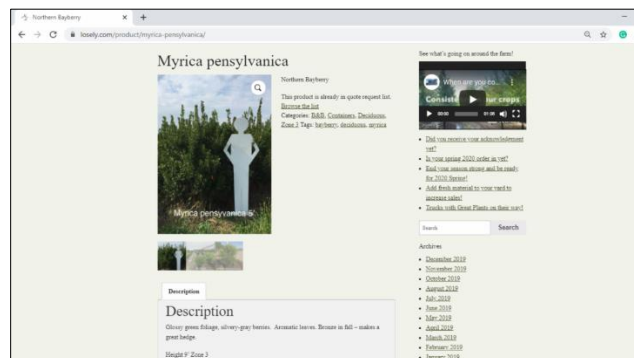

# Step by step Product catalog instructions Herman Losely & Son, Inc.

**Step 1.** Go to Losely.com in your web browser.

**Step 2.** Choose the Product Catalog in the upper right corner of the page.

**Step 3.** Find your plant. There are 2 ways to search the catalog. You can search by category or by plant name.

**3a.** Choose the drop down on the left and select the family, genus, species, or zone you would prefer. Our product catalog will provide you with a list of plants to choose from.

**3b.** Type in the name of the plant, Latin OR common, and our product catalog will provide a list of plants for you to choose from.

Most of our plants have photos and all our plants provide growing zones as well as plant information on size, fall color and flowers.