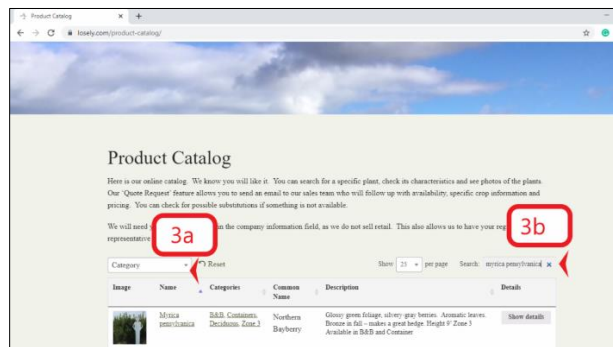

# Step by step Product catalog instructions Herman Losely & Son, Inc.

**Step 1.** Go to Losely.com in your web browser.

**Step 2.** Choose the Product Catalog in the upper right corner of the page.

**Step 3.** Find your plant. There are 2 ways to search the catalog. You can search by category or by plant name.

**3a.** Choose the drop down on the left and select the family, genus, species, or zone you would prefer. Our product catalog will provide you with a list of plants to choose from.

**3b.** Type in the name of the plant, Latin OR common, and our product catalog will provide a list of plants for you to choose from.

Most of our plants have photos and all our plants provide growing zones as well as plant information on size, fall color and flowers.