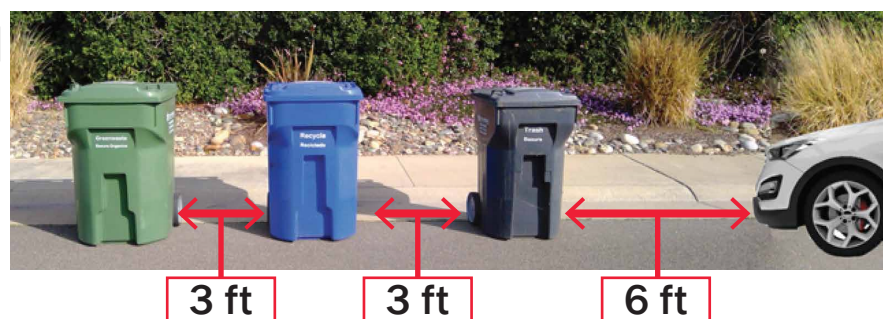

Kiefer Landfill Special Waste Drop-Off Center
Tuesday - Saturday, 8:30 am - 4:00 pm
12701 Kiefer Blvd. and Grant Line Rd, Sloughhouse, CA 95683

CART SERVICE INFORMATION

- Carts must have 3 feet of clearance on all sides.
- Carts must be 6 feet from vehicles and all other obstacles.
- Place waste carts roadside or just forward of sidewalk.
- All carts must be curbside by 5:00 am.
- All items must fall freely from your carts.