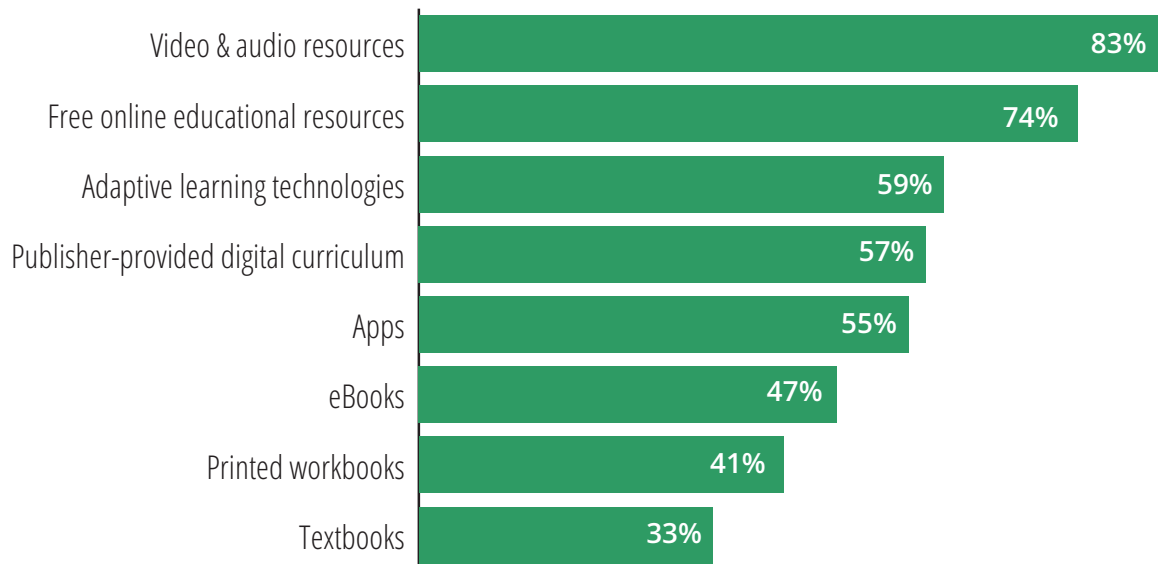

The SEL Resources and PD Teachers Want

In the *2018 Social and Emotional Learning Report* from McGraw-Hill Education, in conjunction with Morning Consult, teachers weighed in on what social and emotional learning (SEL) instructional resources and professional development they find most effective.

Most Popular SEL Resources

% saying the resource is "somewhat" or "very effective"

Most Popular SEL Professional Development

% saying "somewhat" or "very interested"