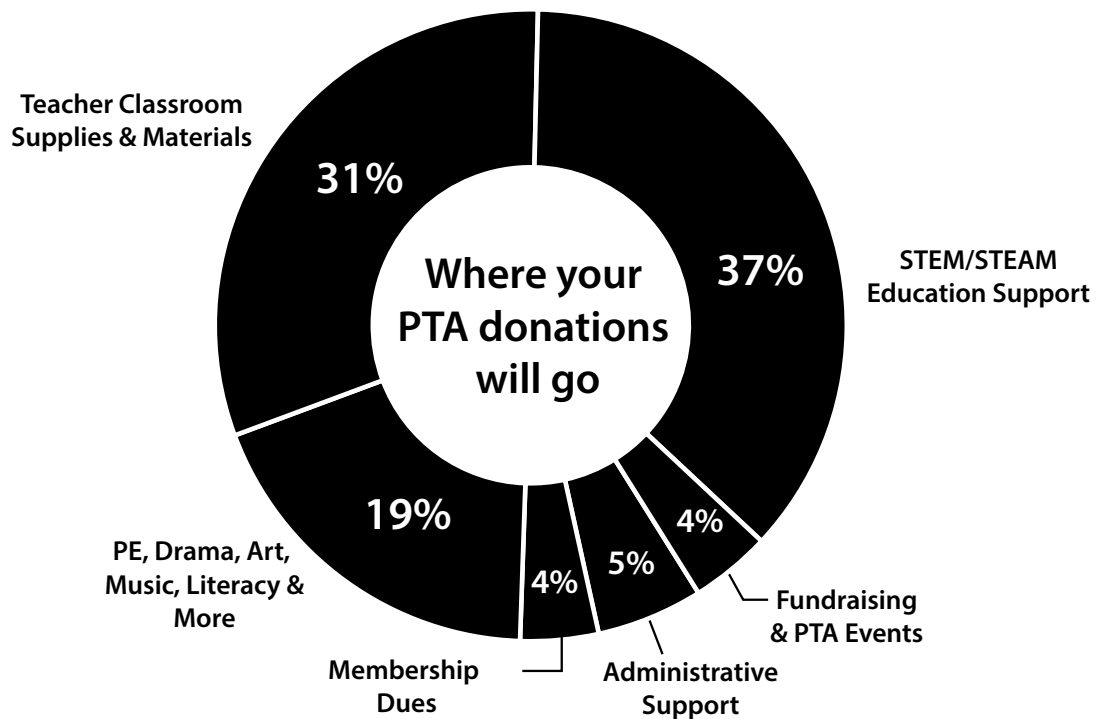

Welcome!

PROPOSED EVENTS

PTA Events

- K-5 Move-a-thon, October 2020 TBD
- Book Fair, Week of December 7-11, 2020
- Bingo Literacy Night, Friday Evening, February 5, 2021
- FAB Lab, Friday Evening, April 30, 2021
- Bayside Theater Showcase Spring – Dates TBD

Thank you for being a part of the Bayside Community.

Sincerely,

Catherine Immanuel
cimmanuel.baysidepta@gmail.com
Bayside PTA President

Bayside PTA Back-to-School Checklist:

- Join the PTA! Fill out and return the PTA Membership Form.
–It only costs \$10 to support Bayside Academy and your student's success.
- Donate to the PTA via the PTA Membership Form.
–Suggested amount \$500 per family (any amount appreciated)
- Fill out and Return the PTA Volunteer Form.
- Sign-up for Konstella to stay informed and connect with other Bayside families!

Your PTA \$\$ At Work !

Corporate Match

Double your donation! Ask if your company will match your donation.

Monthly Payment Option!

See Membership Form for more details.

Donations ARE Tax Deductible!

Bayside PTA Tax ID #94-6171267
2025 Kehoe Avenue
San Mateo, CA 94403
(650) 312-7660

A 501(c)(3) non-profit in support of Bayside Academy

Help our Students Soar!

Our PTA has many opportunities for you to help our *Bayside Eagles* soar. One of the best ways to impact your student's education is through one incredible act of generosity. Our **Direct Ask Campaign** funds vital academic and enrichment activities that are a key part of your student's education. The suggested amount is **\$500 per family**. However **any amount makes a difference!**