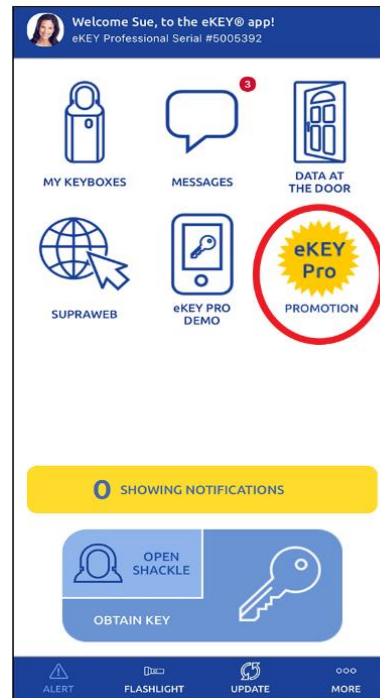

## eKEY Professional Offer for Mercer County eKeyholders

CORE and Supra have partnered together to bring Mercer County current eKeyholders\* an eKEY Professional promotional offer. From May 4 until October 12, you can use the Supra eKEY Pro features at the eKEY Basic price.

- Open the Supra eKEY app (\*Not sure where you got your SUPRA eKey? Keys issued by CORE will say "CORE Association of REALTORS" across the top of the eKey app).
- Select the eKEY Pro Promotion icon
- Follow the instructions to take advantage of the promotional offer between May 4 and Oct. 12.
- After October 12, continue using eKEY Pro for a nominal additional charge.