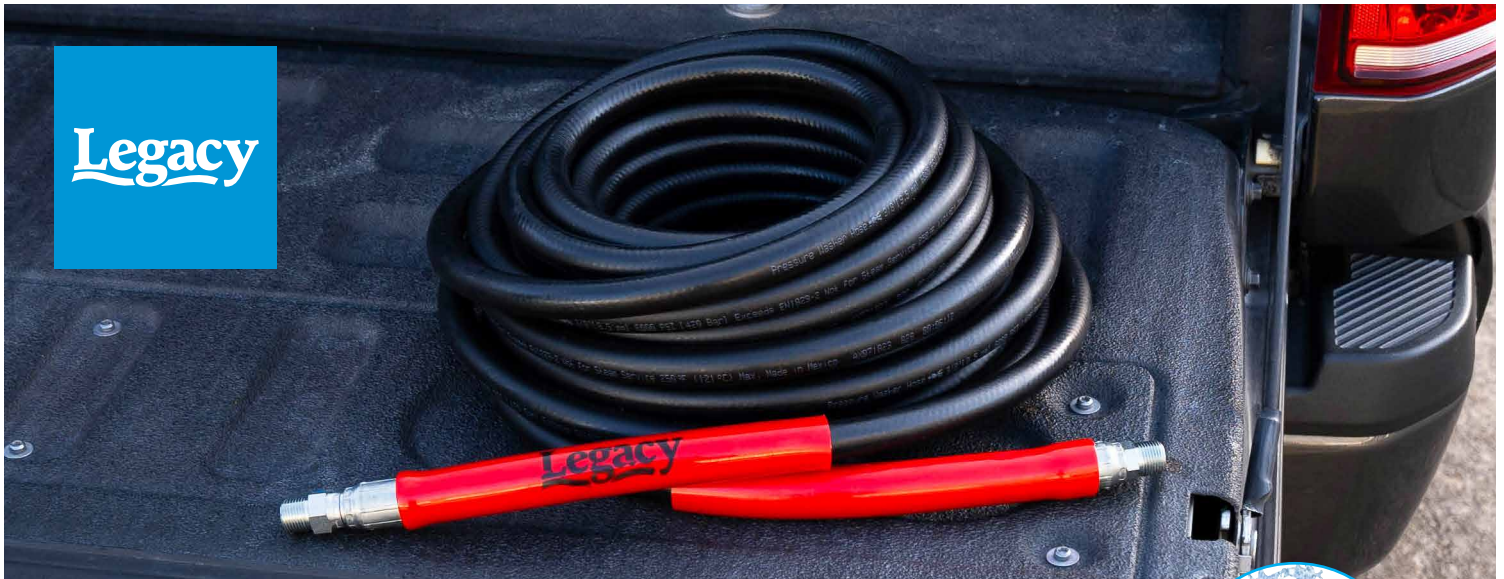

## Legacy High-Pressure Hoses

- Rated to 250°F
- 4000 PSI
- Smooth impression, oil resistant tube and Black Hose Guard at both ends

**50' • 3/8" MPT Swivel Ends**  
**\$50<sup>58</sup>**

PN: 8.925-364.0  
Orig. price \$59.50

PN: 8.925-165.0  
Orig. price \$108.00

- Rated to 250°F
- 6000 PSI
- Smooth impression, oil resistant tube and Red Hose Guard at both ends

**50' 3/8" Solid / Swivel Ends**  
**\$64<sup>18</sup>**

PN: 8.925-184.0  
Orig. price \$75.50