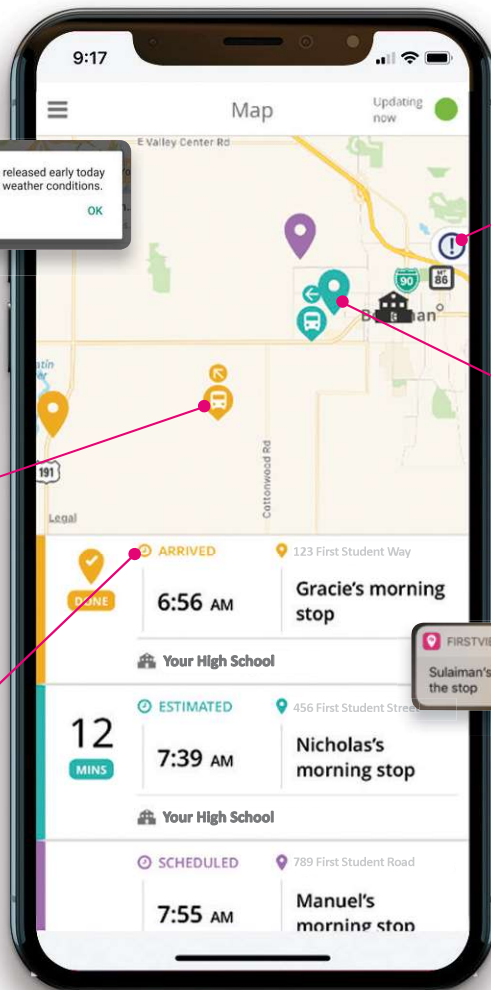

INTRODUCING A NEW WAY TO TRACK YOUR CHILD'S BUS

INSTANT NOTIFICATIONS FROM YOUR DISTRICT

From delays to important schedule changes. Stay in the know!

Schools will be released early today due to extreme weather conditions.

PARENT SUPPORT

Dedicated support at your fingertips.

MULTIPLE KIDS – ONE APP

Track multiple students at one time.

KNOW WHERE THE BUS IS

Check real-time progress with GPS tracking.

ARRIVAL/DEPARTURE CONFIRMATION

Know when the bus arrives at your child's school and stop.

TIME + DISTANCE NOTIFICATIONS

Get in-app alerts when the bus is getting close.

FIRSTVIEW Fri 6:49 AM
Sulaiman's bus is now less than 5 minutes from the stop