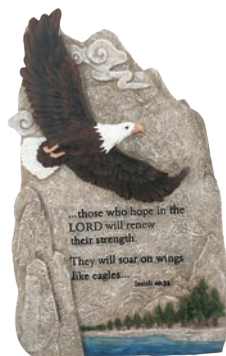

Eagle Tribute Stone ~
Polyresin
DL 8251
6" L x 2.5" W x 9.75" H
$X.XXpc cs/12