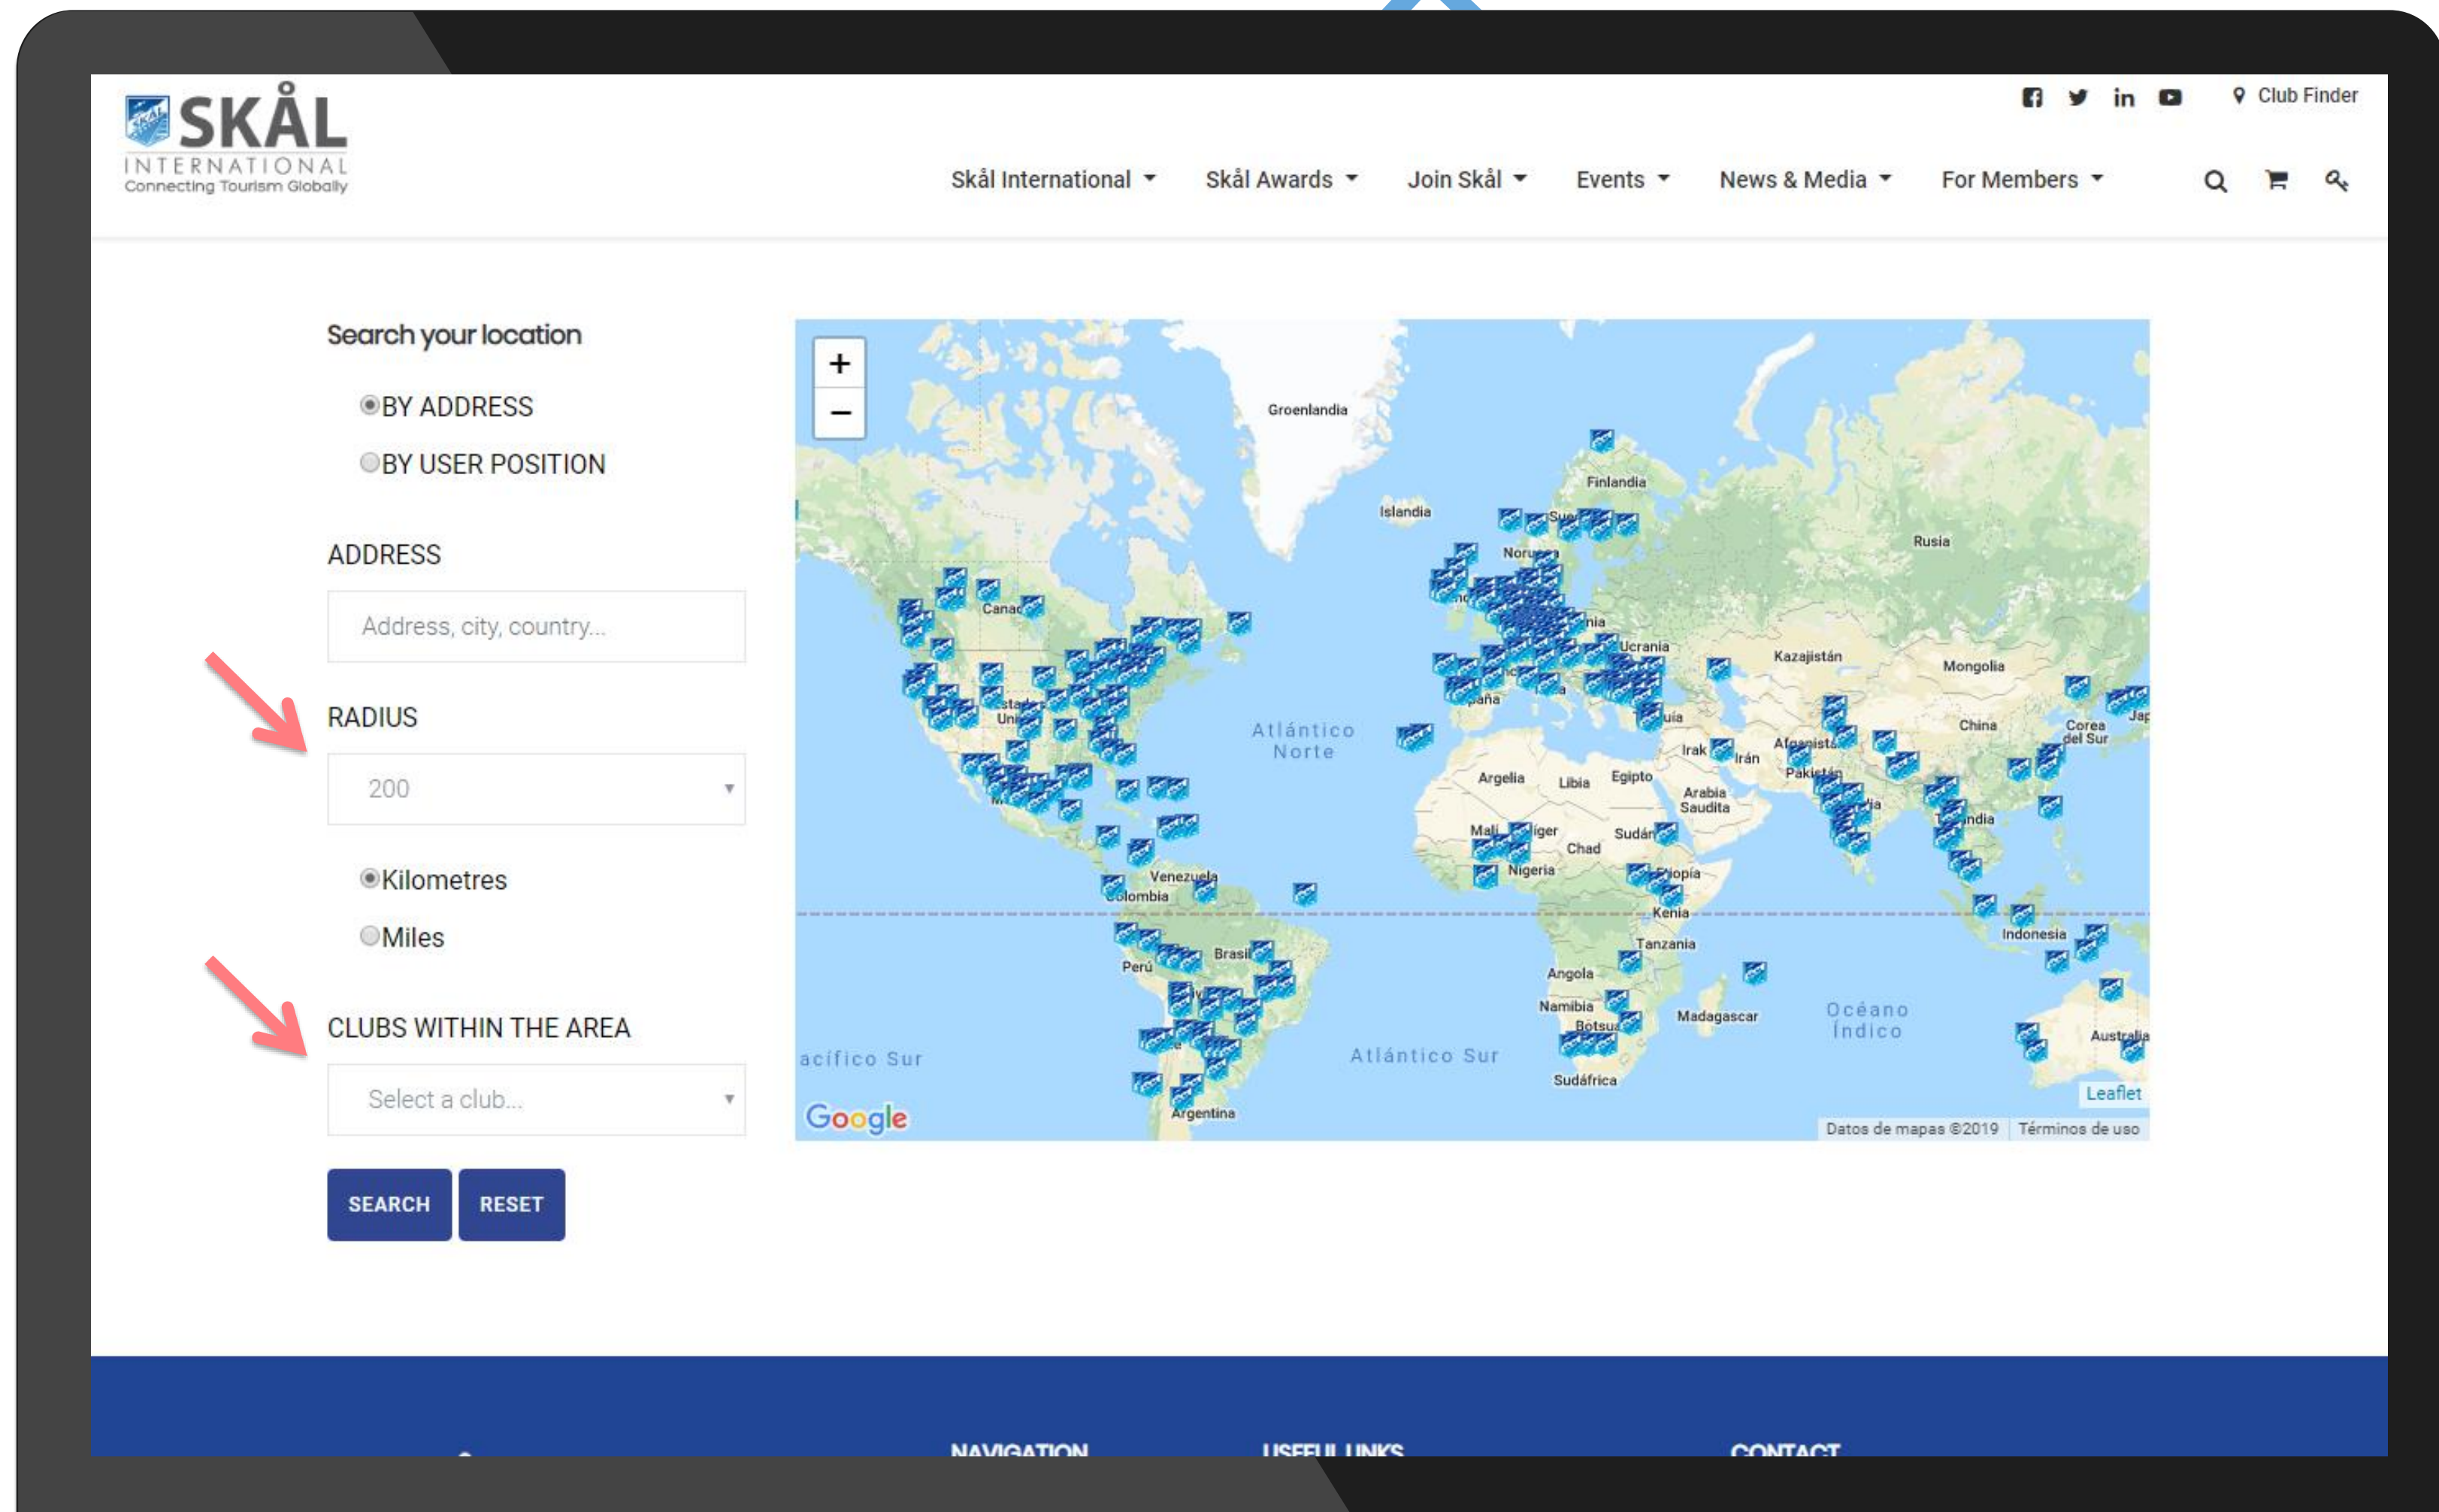

SKÅL

INTERNATIONAL
Connecting Tourism Globally

DIGITAL TRANSFORMATION

**HOW TO...
FIND A CLUB?**

FIND A CLUB

1. ACCESS CLUB FINDER

Click 'Club Finder' on the top right.

FIND A CLUB

2. SEARCH

In the 'Address' field, type a location and click 'Search'. The map will focus on the desired area.

 **PLAY VIDEO**

FIND A CLUB

3. REFINE SEARCH

You can have a big picture of the area selecting a higher radius. All the clubs in the area will show up in the drop down and also in the map.

 **PLAY VIDEO**

SKÅL

INTERNATIONAL
Connecting Tourism Globally

DIGITAL TRANSFORMATION

Ticketing Help Desk | skal.org