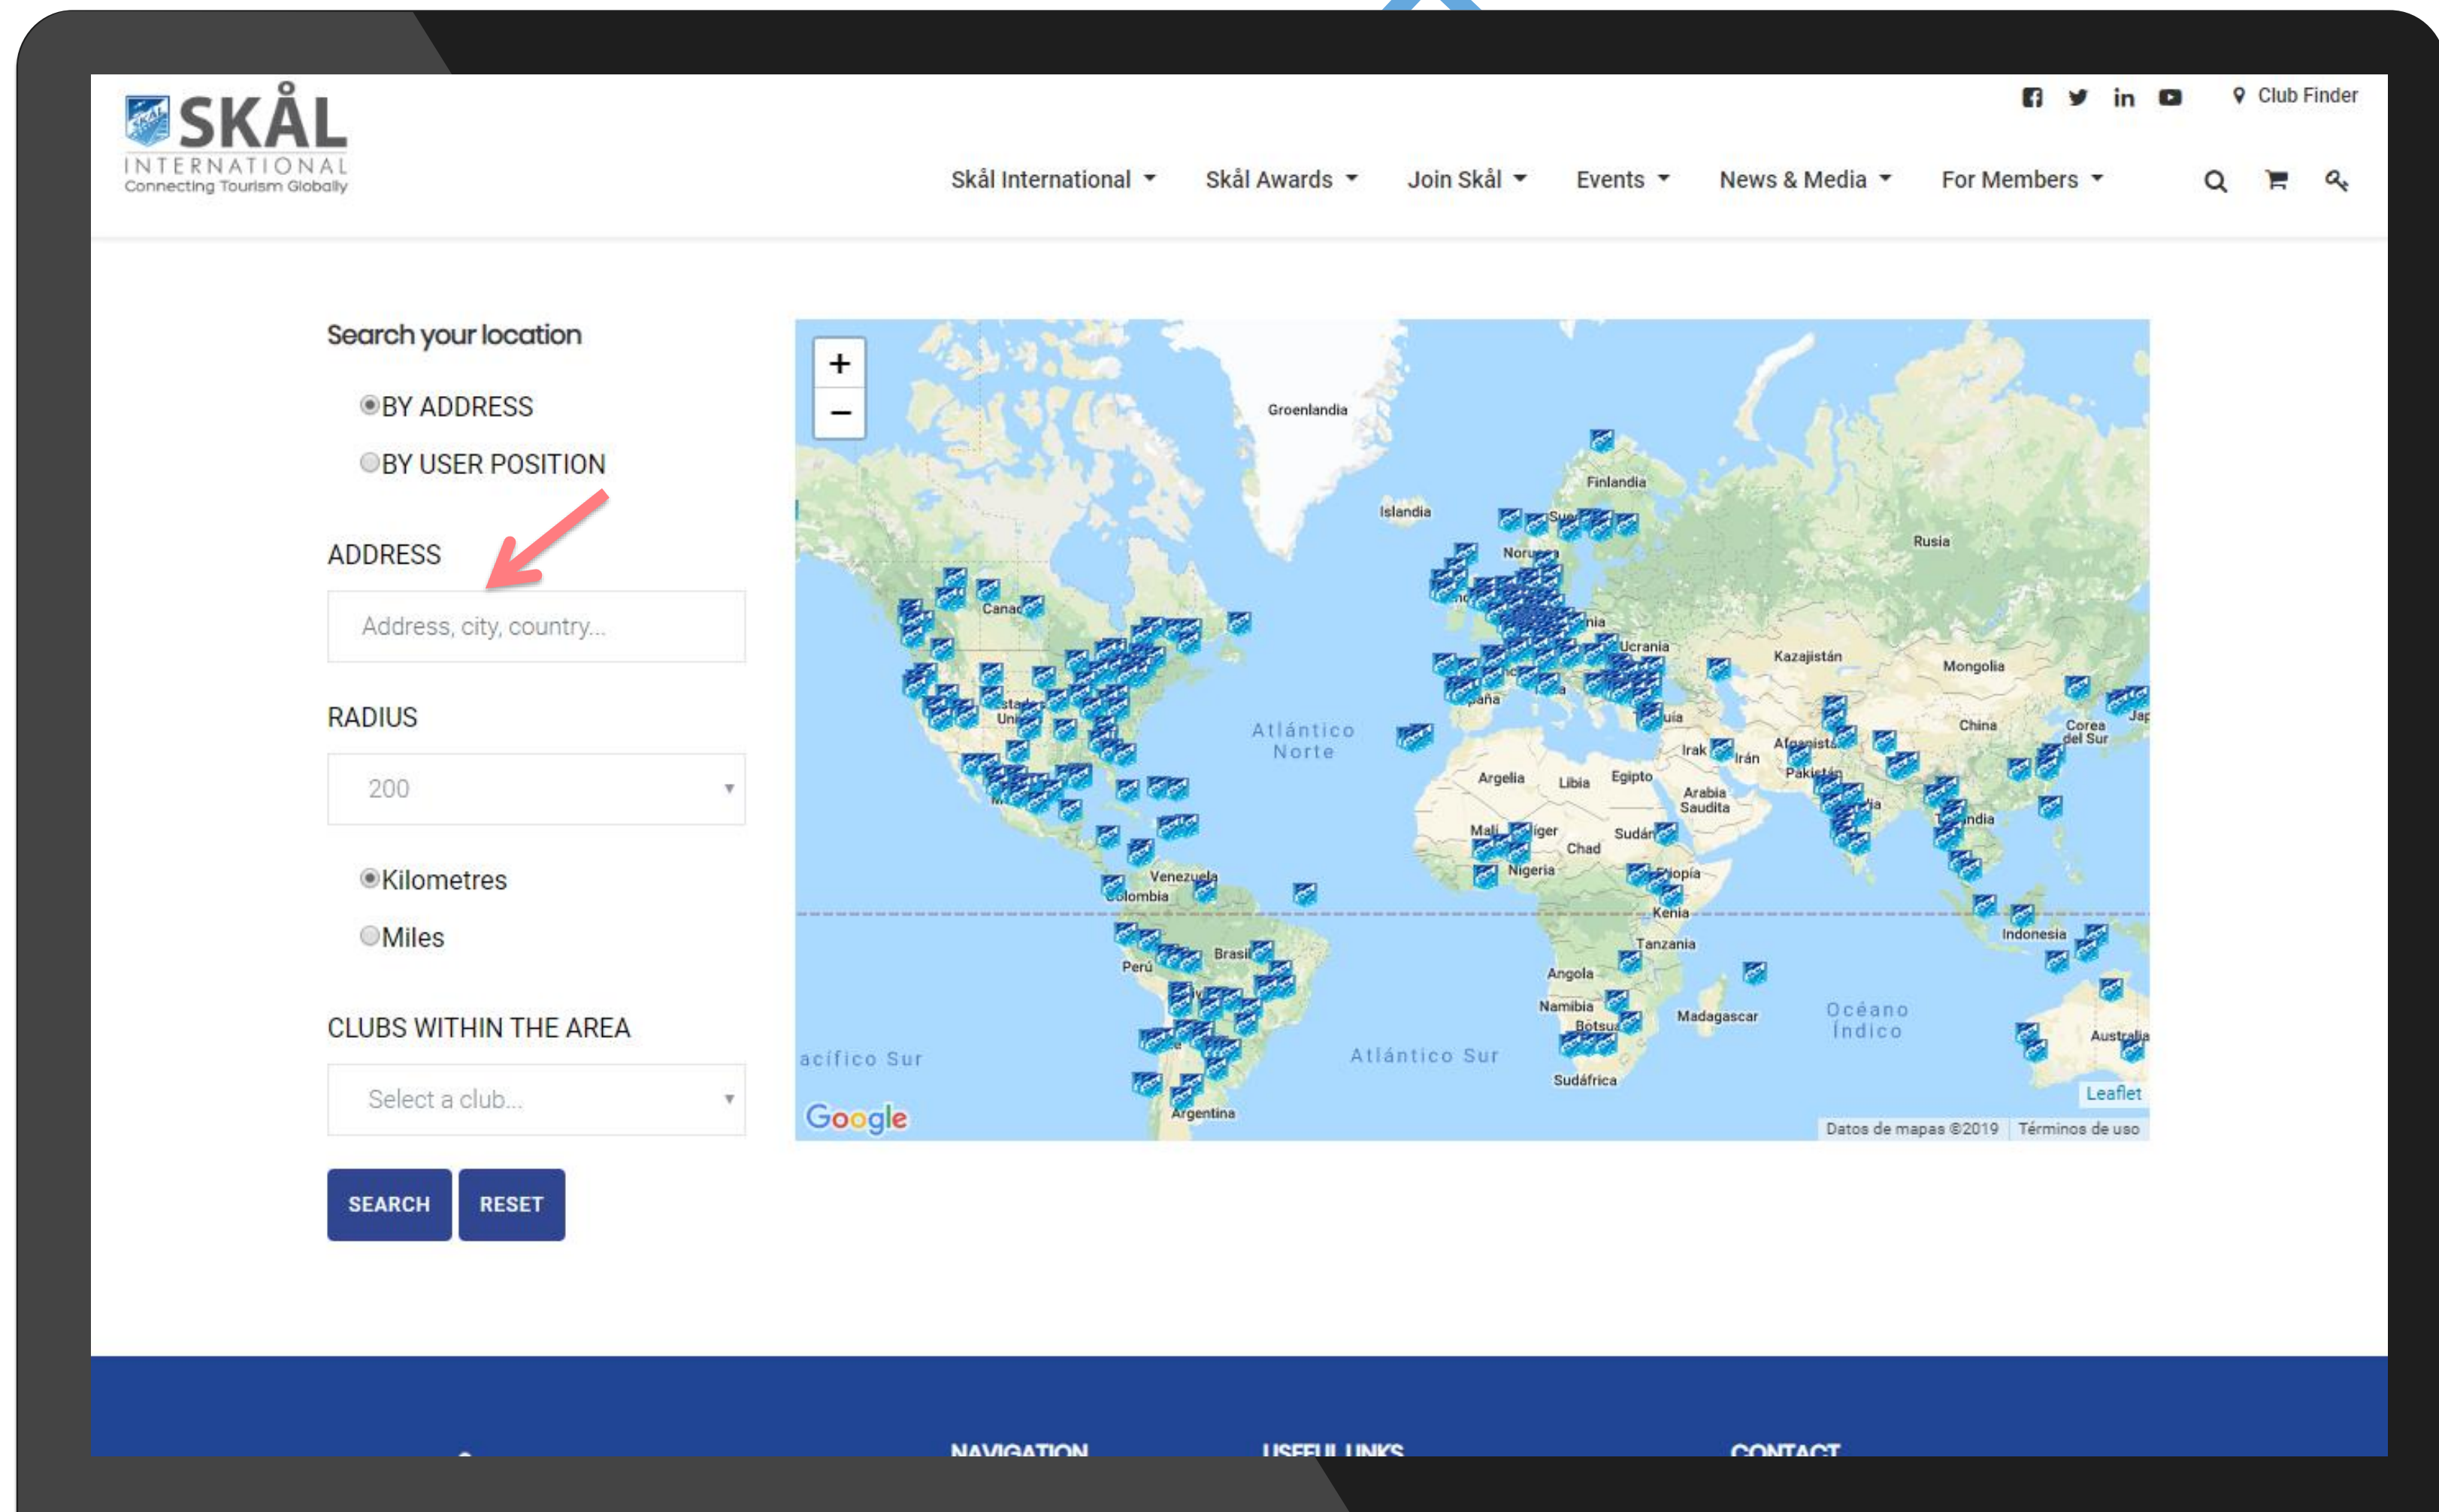

SKÅL

INTERNATIONAL
Connecting Tourism Globally

DIGITAL TRANSFORMATION

**HOW TO...
FIND A CLUB?**

FIND A CLUB

1. ACCESS CLUB FINDER

Click 'Club Finder' on the top right.

FIND A CLUB

2. SEARCH

In the 'Address' field, type a location and click 'Search'. The map will focus on the desired area.

 **PLAY VIDEO**

FIND A CLUB

3. REFINE SEARCH

You can have a big picture of the area selecting a higher radius. All the clubs in the area will show up in the drop down and also in the map.

 **PLAY VIDEO**

SKÅL

INTERNATIONAL
Connecting Tourism Globally

DIGITAL TRANSFORMATION

Ticketing Help Desk | skal.org