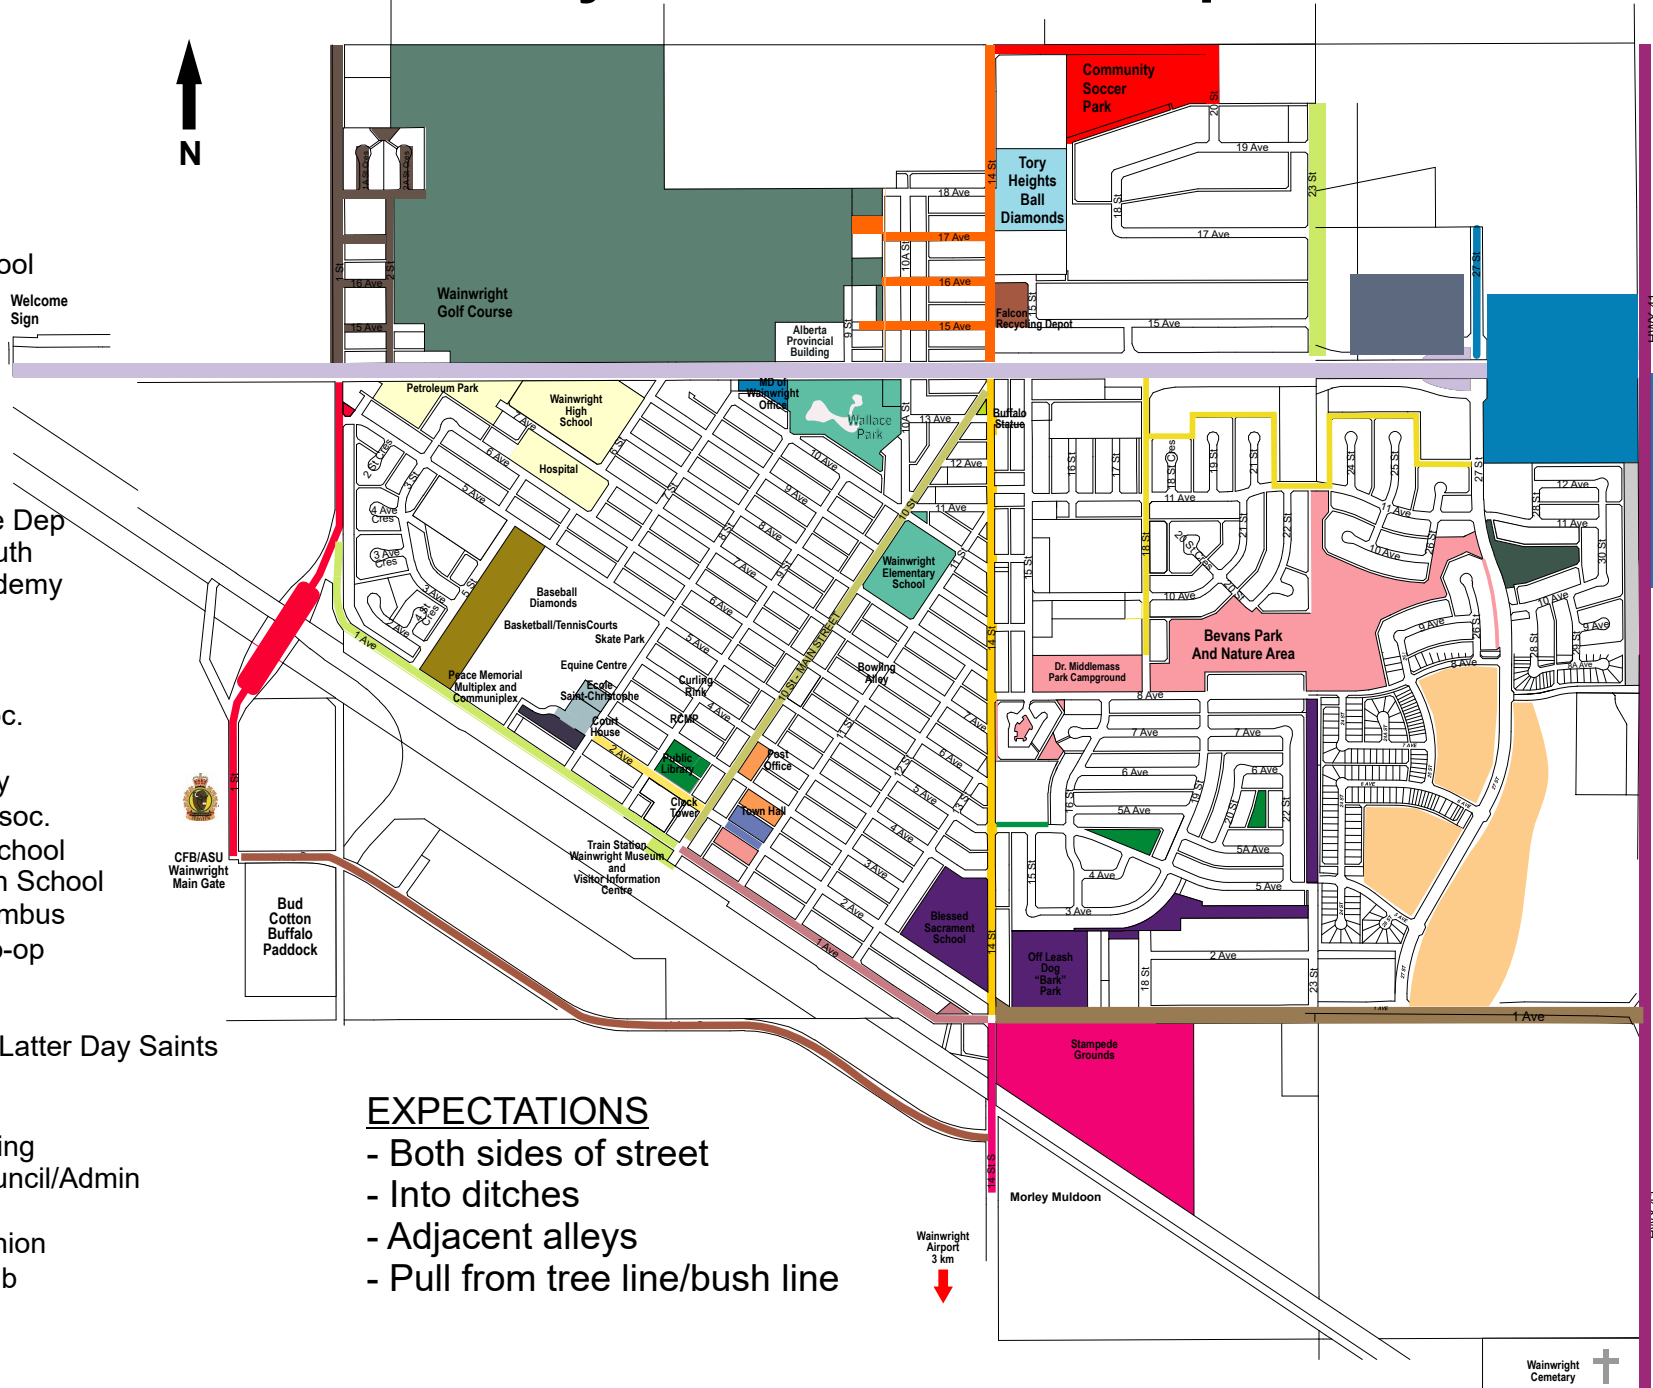

Wainwright Pitches In Community Town-Wide Cleanup

Town Map

- Wain Elem School
- Rotary Falcon
- Minor Ball
- Minor Soccer
- CFB
- BSS
- 4H
- WW & CFB Fire Dep
- Pentecostal Youth
- M2 Dance Academy
- Girl Guides
- Sea Cadets
- Elks
- Stampede Assoc.
- Legion
- Dance Academy
- Prairie Rose Assoc.
- Francophone School
- Wainwright High School
- Knights of Columbus
- Cornerstone Co-op
- Quota Club
- Army Cadets
- Jesus Christ of Latter Day Saints
- Kinsmen
- Golf Club
- Provincial Building
- Town & MD Council/Admin
- TC Energy
- Vision Credit Union
- Gymnastics Club

EXPECTATIONS

- Both sides of street
- Into ditches
- Adjacent alleys
- Pull from tree line/bush line