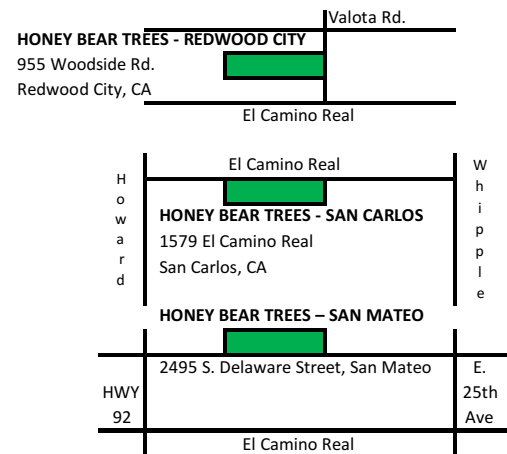

www.honeybeartrees.com

Sequoia High School CHRISTMAS TREE AND WREATH Fundraising Program

Your organization receives 15% of the purchase price when you buy a Holiday tree at HONEY BEAR TREES. Tell your friends & neighbors and raise even more money!

Simply bring this flyer when you purchase your tree and wreath. (If you happen to forget it, there will be extra flyers on the lot). It's that simple!

All our trees are of the finest quality and freshness, grown on the Cocco Christmas Tree Farm in Oregon's beautiful Cascade foothills. Here's a great opportunity to find the perfect Christmas Tree and support *your* organization at the same time!

HONEY BEAR TREES - REDWOOD CITY 955 Woodside Rd. Redwood City, CA 650-364-3507	Open: 11/19/2016 to 12/24/2016 7 - days a week 9:00 am to 9:00 pm
HONEY BEAR TREES - SAN CARLOS 1579 El Camino Real San Carlos, CA	Open: 11/19/2016 to 12/24/2016 7 - days a week 9:00 am to 9:00 pm
HONEY BEAR TREES - SAN MATEO SMCo. Event Center 2495 S. Delaware Street San Mateo, CA 94403	Open: 11/24/2016 to 12/24/2016 7 - days a week 9:00 am to 9:00 pm