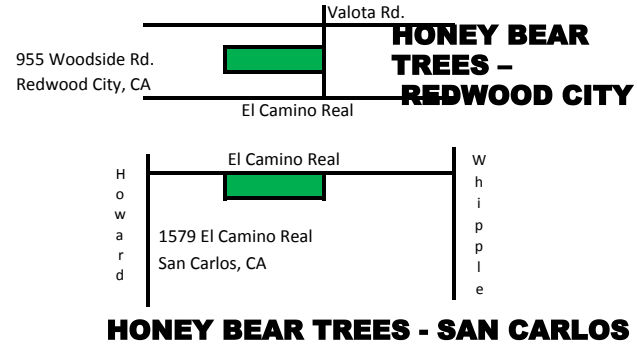

**HONEY BEAR TREES- SAN MATEO**

**HONEY BEAR TREES- SAN MATEO EVENT CENTER**  
2495 S. Delaware Ave.  
San Mateo, CA 94403

Open: 11/28/2019 to 12/24/2019  
7 Days a week  
9:00 am to 9:00 pm  
(check our website for early closures)

# Honey Bear Trees

PO Box 5765  
Redwood City, CA 94063

Shelly: (650) 759-3648  
shellycocco@yahoo.com

Fax: (650) 368-3187

The finest trees for your home or special event

[www.honeybeartrees.com](http://www.honeybeartrees.com)

|  |  |
|--|--|
| <p><b>HONEY BEAR TREES - REDWOOD CITY</b><br/>955 Woodside Rd.<br/>Redwood City, CA<br/>650-364-3507</p> | <p>Open: 11/16/2019 to 12/24/2019<br/>7 - days a week<br/>9:00 am to 9:00 pm</p> |
| <p><b>HONEY BEAR TREES - SAN CARLOS</b><br/>1579 El Camino Real<br/>San Carlos, CA</p>                   | <p>Open: 11/16/2019 to 12/24/2019<br/>7 - days a week<br/>9:00 am to 9:00 pm</p> |