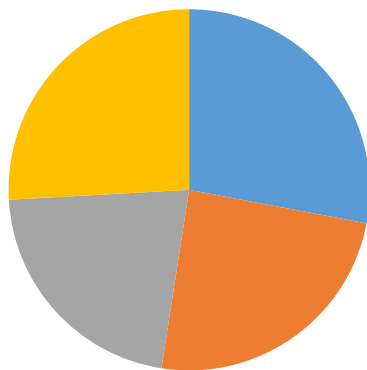

Morsels of Excellence

Monthly tidbits to enhance your ministry in 5 minutes or less

PENN CENTRAL CONFERENCE
UNITED CHURCH OF CHRIST

August Discussion Questions (a companion piece to the Morsels video)

Possible Ministry Categories:

Worship Ministries

Christian Education & Spiritual Formation

Pastoral Care inc: Hospitality and Fellowship

Mission and Community Outreach

Ministries

- Worship
- Formation
- Pastoral Care
- Mission Outreach

- How can you tell the story of these ministries and the human and financial resources needed to sustain them?
- Does listing the light bill as hospitality and worship change the way you think about this expense of the church?
- Your entire ministry is thanksgiving to God for all that you have received in this life. How will you tell the story to inspire their thanksgiving too?