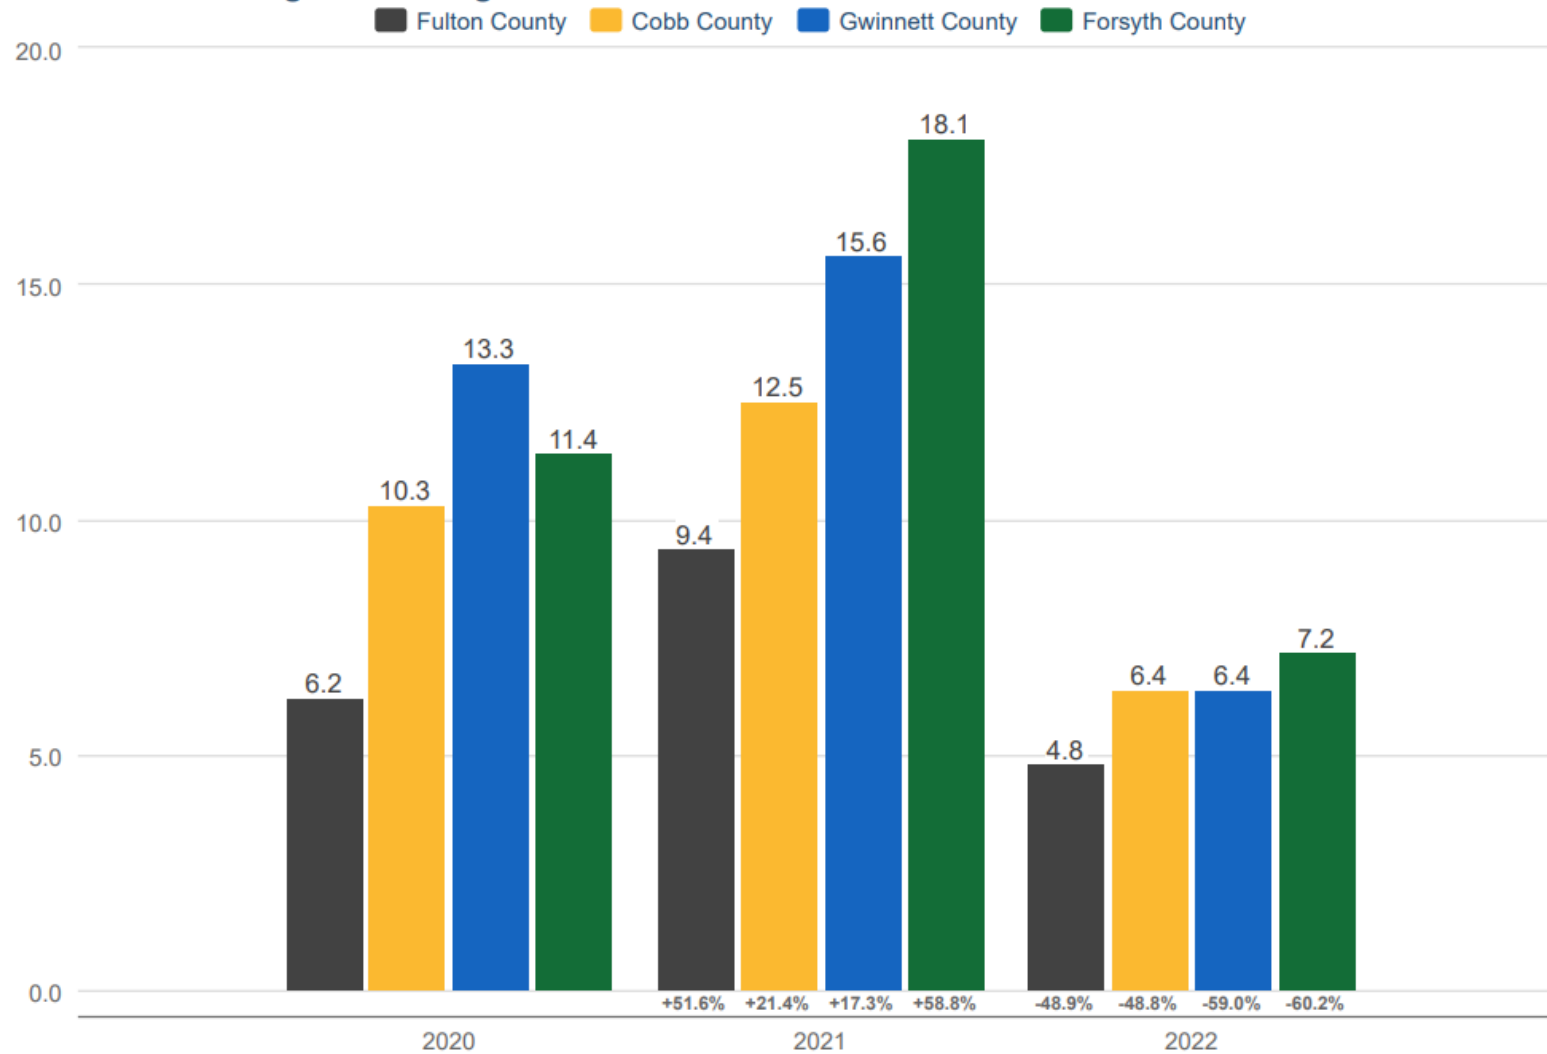

### December Showings Per Listing

Fulton County & Cobb County & Gwinnett County & Forsyth County

Each data point is one month of activity. Data is from January 18, 2023.