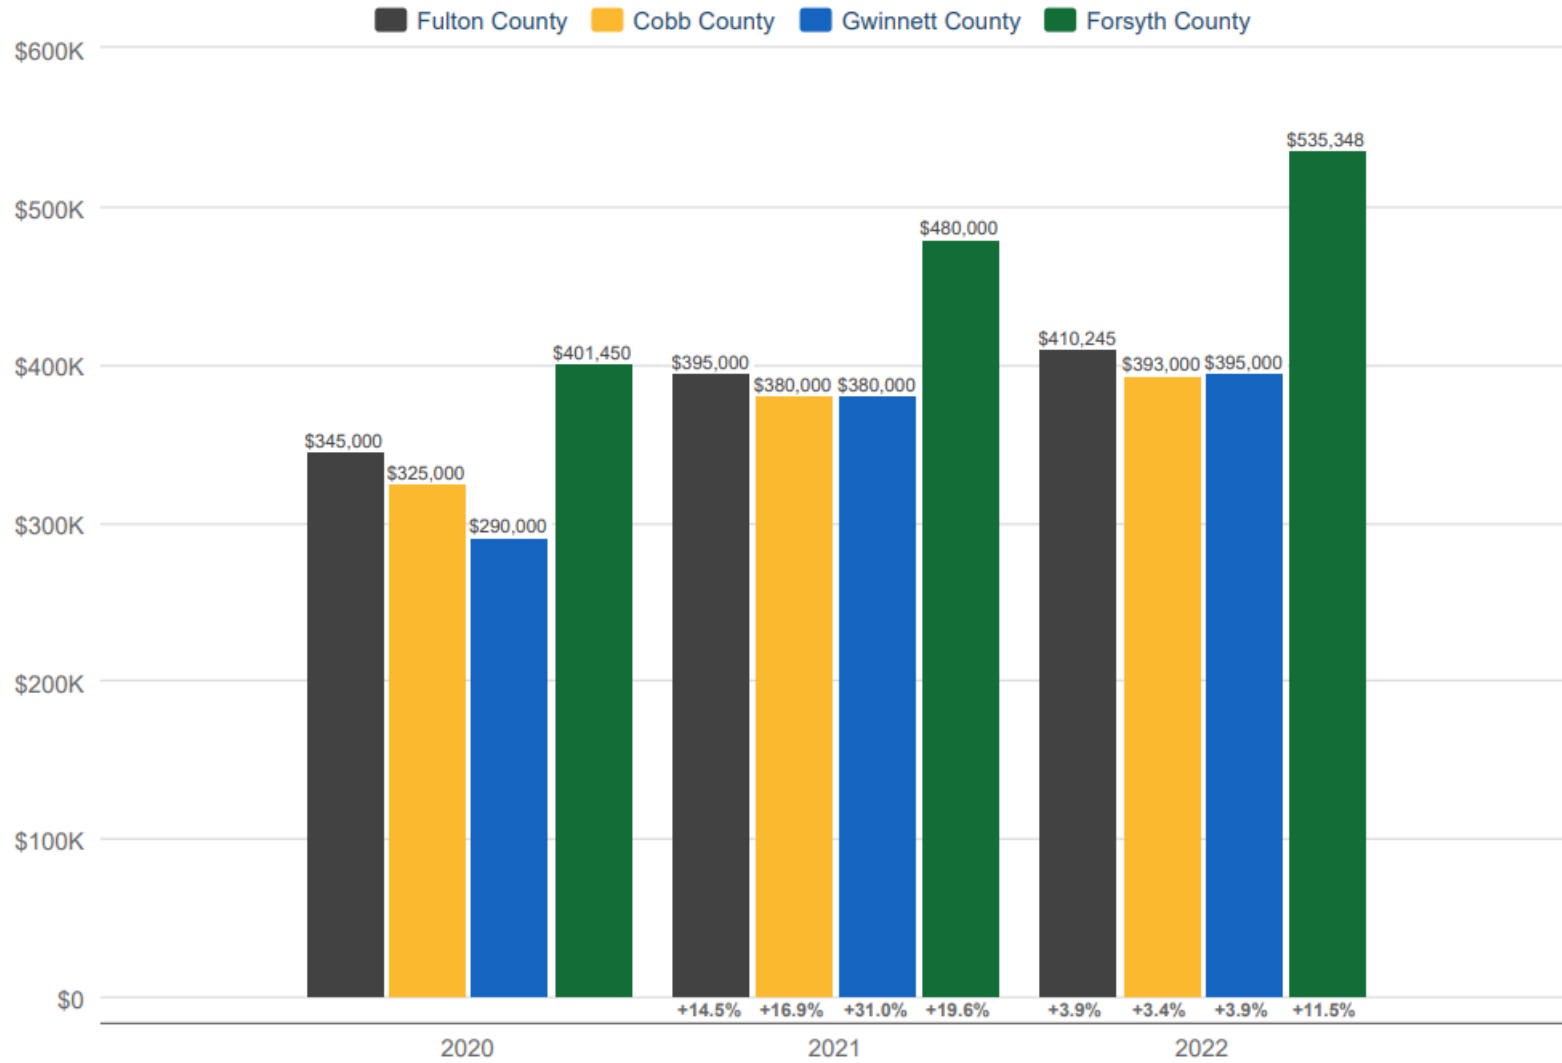

### December Median Sales Price

Fulton County & Cobb County & Gwinnett County & Forsyth County

Each data point is one month of activity. Data is from January 18, 2023.