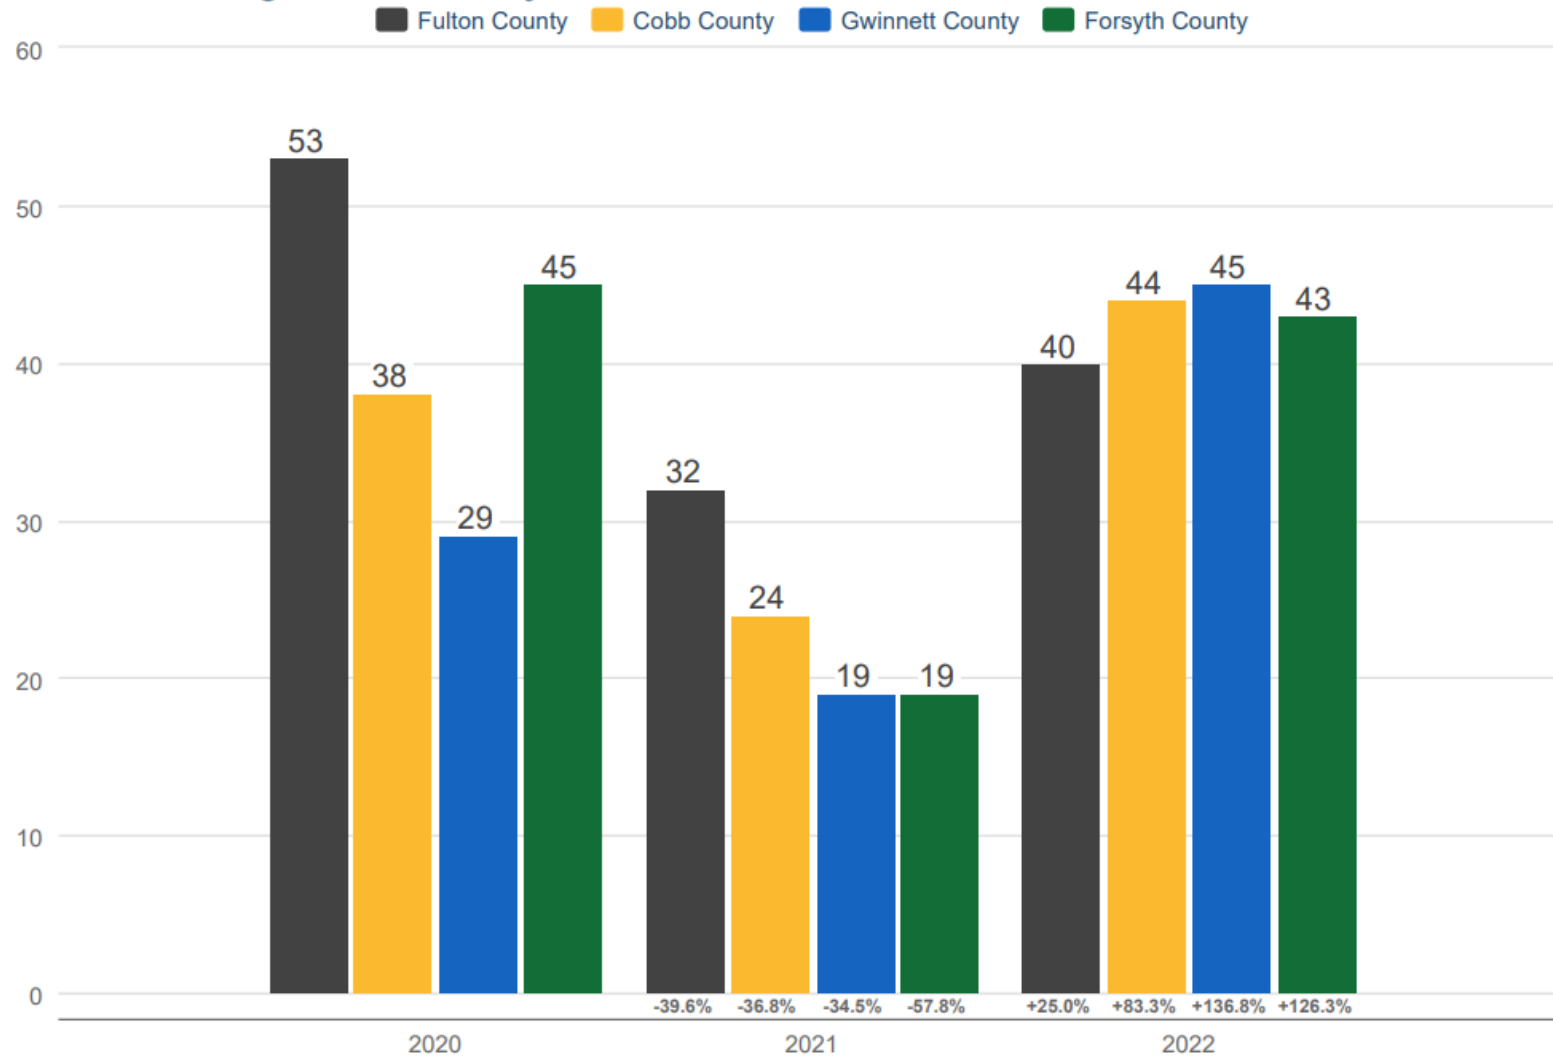

December Average Cumulative Days on Market

Fulton County & Cobb County & Gwinnett County & Forsyth County

Each data point is one month of activity. Data is from January 18, 2023.