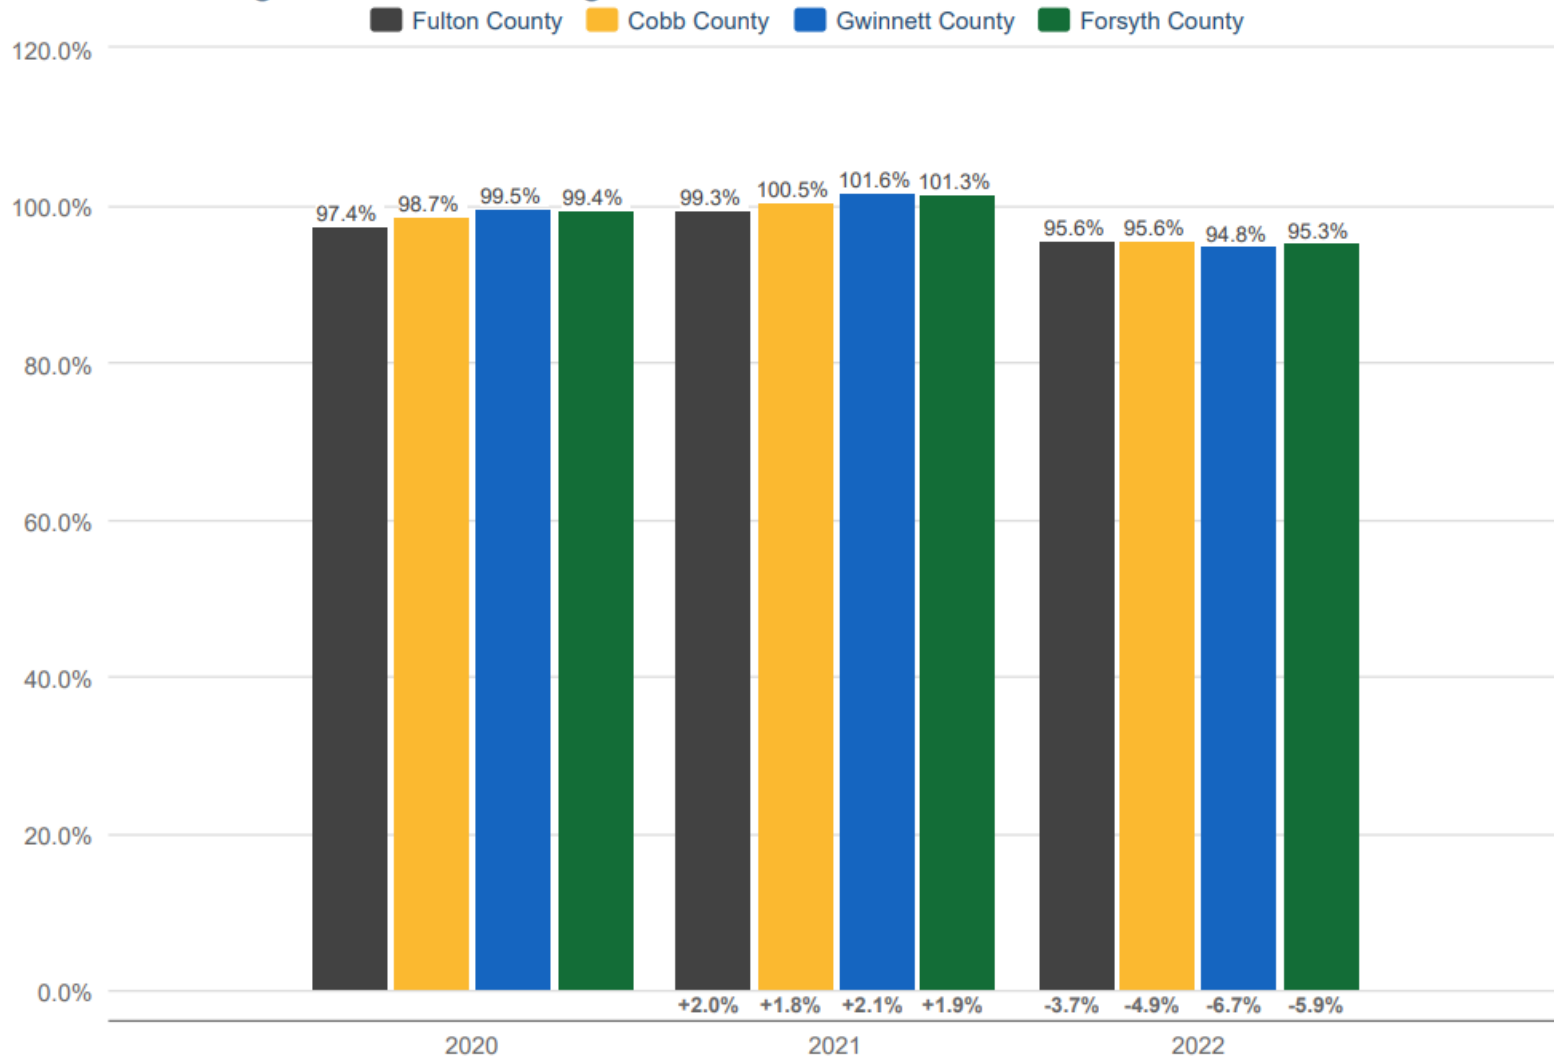

### December Average Percent of Last Original Price

Fulton County & Cobb County & Gwinnett County & Forsyth County

Each data point is one month of activity. Data is from January 18, 2023.