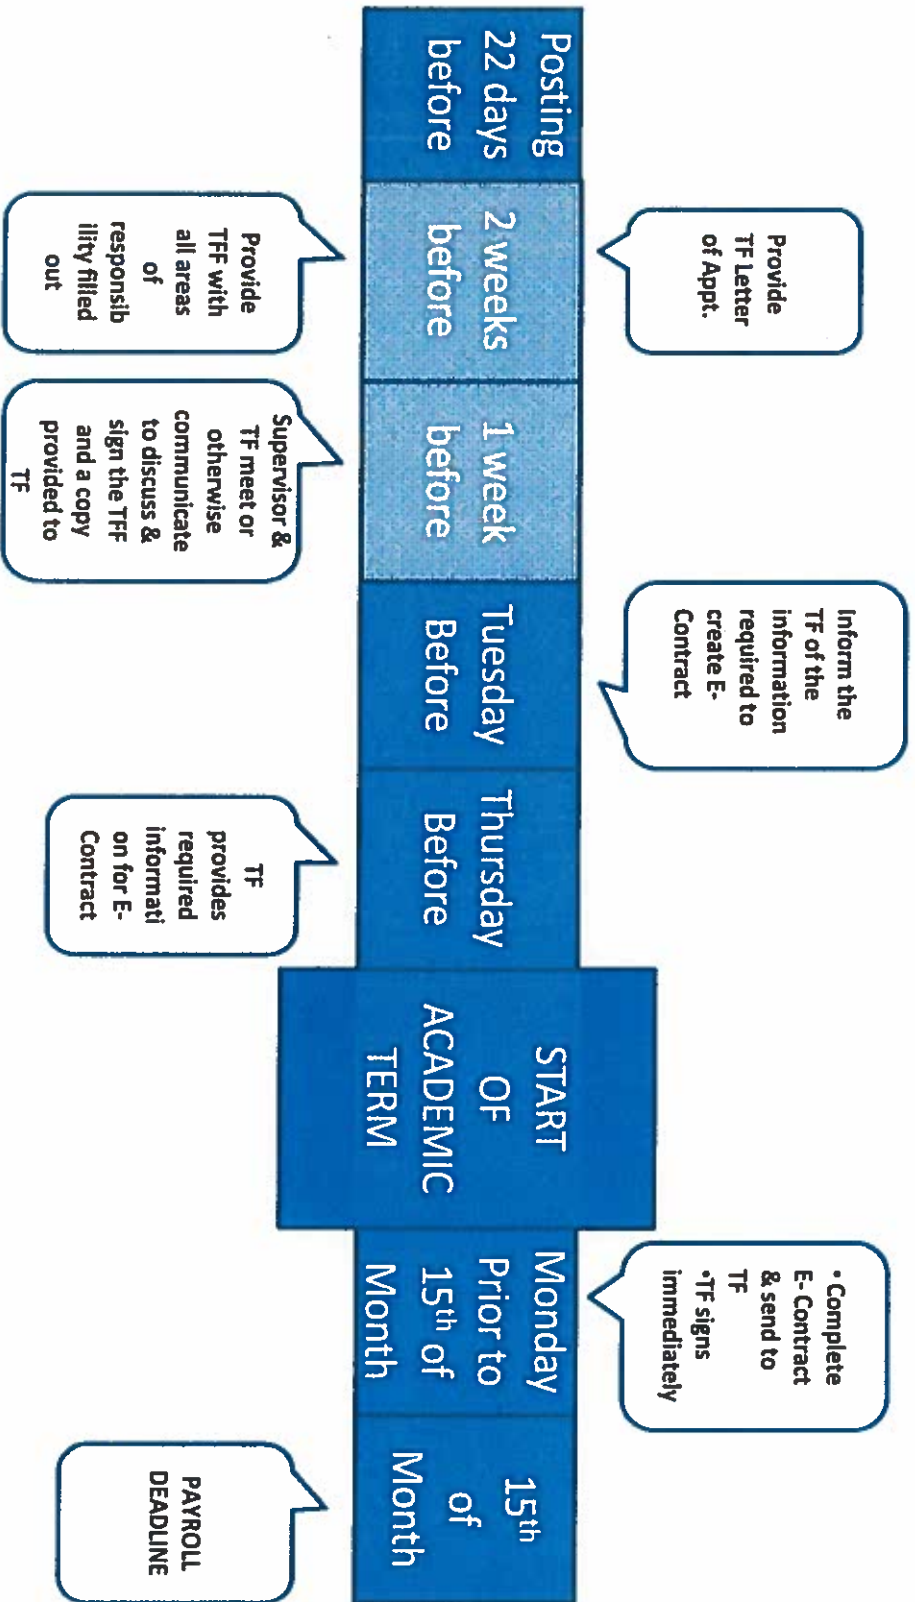

Teaching Fellow Timeline

Attachment C – Teaching Fellow Timelines

NOTE: the above days refer to the very latest day or NO LATER THAN Deadline