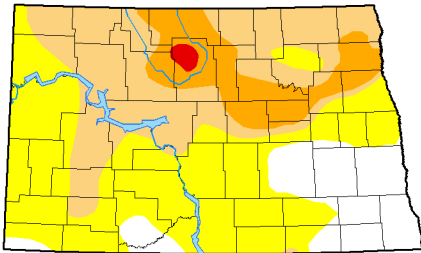

9/13/18 Drought Monitor Index

Intensity:

-  D0 Abnormally Dry
-  D1 Moderate Drought
-  D2 Severe Drought
-  D3 Extreme Drought
-  D4 Exceptional Drought

The Drought Monitor focuses on broad-scale conditions. Local conditions may vary. See accompanying text summary for forecast statements.