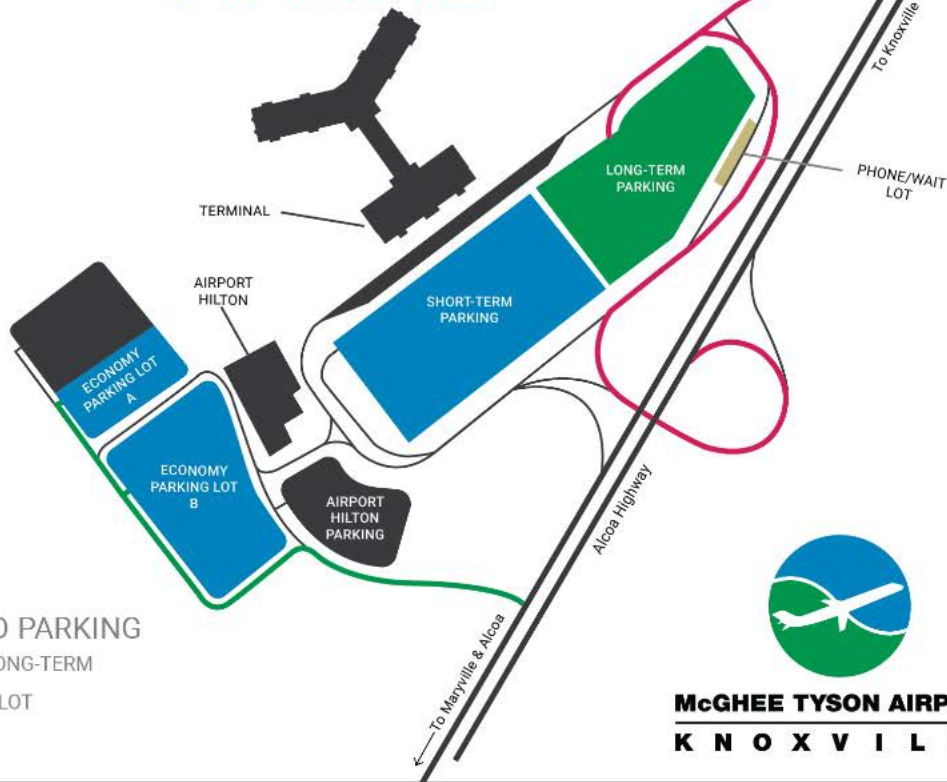

PARKING AREAS

Short-Term Lot

Offers covered parking.

Approx. 5 minute walk time to terminal.

\$20 per day

Long-Term Lot

Offers covered parking.

Approx. 10 minute walk time to terminal.

\$14 per day

Economy Lot

Approx. 15 minute walk time to terminal.

\$10 per day

** If you need additional or wheelchair assistance to the terminal, please notify an airport employee located curbside or call 865.342.3180 between the hours of 5 a.m. - 7 p.m. EST.*

ROUTES TO PARKING

-  SHORT & LONG-TERM
-  ECONOMY LOT

McGHEE TYSON AIRPORT
KNOXVILLE