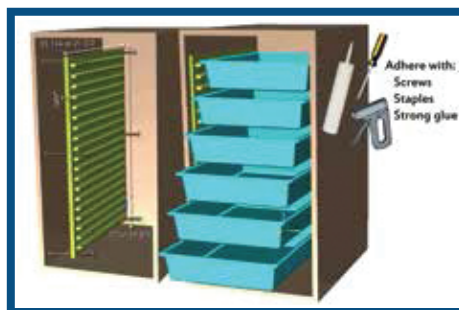

STOCK PANELS

PART NUMBER	DIMENSIONS					PRICE	COLOR
	LENGTH	WIDTH	RIB GAP	RIBS	THICKNESS		
P 1028	27	21 1/4	3/5	24	1/8	$11.81	TAN

Additional sizes and colors available online www.shirleys.com

Our support panels can be installed into new or existing cabinetry, closets, or storage spaces for the use of multiple trays.