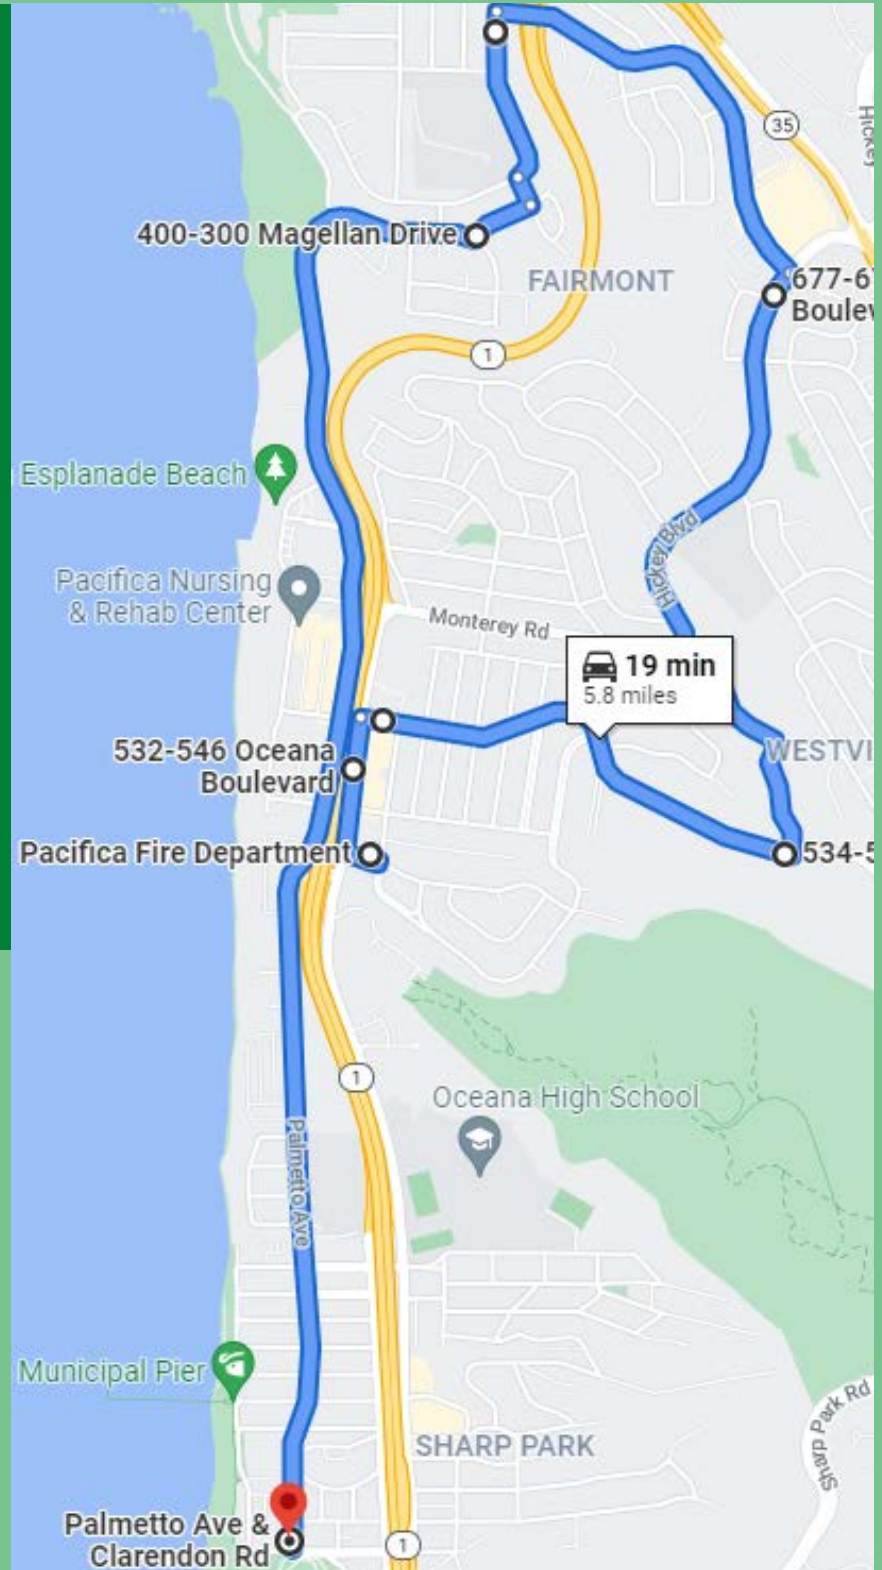

Pacifica Parks, Beaches, and Recreation Santa Tracker

Start at Station 71, 616 Edgemar Ave,

Right on Oceana
Right on Monterey
Left on Hickey
Left on Gateway Dr
Left on Skyline Dr.
Left on Arcadia
Right on Magellan
Right on Palmetto

Pacifica Parks, Beaches, and Recreation Santa Tracker

**Left onto Linda Mar Blvd.
Left onto Oddstad
Right on Cape Brenton
Right on Rainer
Right on Big Bend
Left on Oddstad
Right on Terra Nova
Left on Fassler
Left on Crespi
Right on Highway
End at Rockaway**