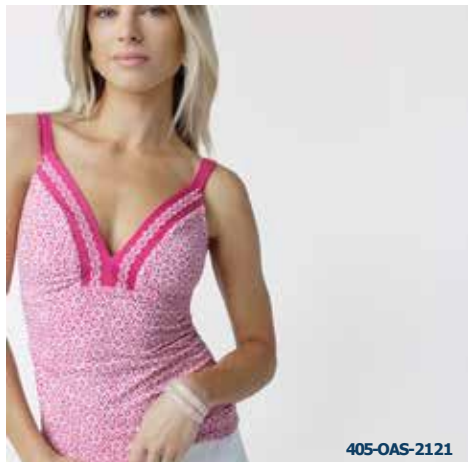

405-OAS-2121