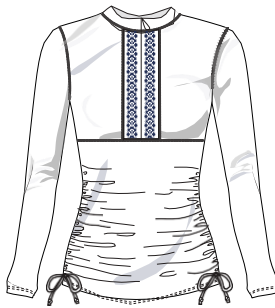

SPRING DELIVERY: 1/15-1/30
 PRE-PACK - 1/S, 2/M, 2/L, 1/XL
 XS AVAILABLE (EXCEPT TANKINIS)
 + EXTENDED SIZING (1X-3X)

431-HA-2117

431-FA-2116***

431-HA-2117**

ZIPPER RASHGUARD
Retail- \$88

422-ESS-2124*

422-ESS-1414*

422-ESS-1666*

EMBROIDERED CONVERTIBLE RUCHED RASHGUARD
Retail- \$94

414-WHE*

414-SCE*

414-ESS-1400*

414-ESS-2133***

SWIM SKIRT
Retail- \$68

M-316-WHE