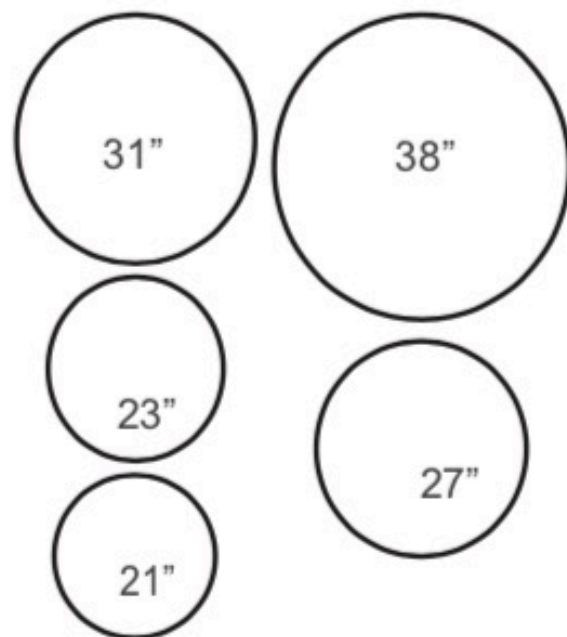

FULTON

COVER INFO

- fabrics & leathers
- no fabric restrictions

SPECIFY

- wood finish color

INCLUDED OPTIONS

- contrasting welt

STYLE INFO

- ottomans feature wood base; 1283-90 base swivels
- on 1056-leather styles, top is seamed into quarter panels

1283-90

Fabric/Leather without seamed top	Leather with seamed top	Description	Overall			Const Codes
			W	D	H	
1055-10	1056-10	Small Ottoman	23	23	15	H
1055-11	1056-11	Medium Ottoman	27	27	17	H
1055-12	1056-12	Large Ottoman	31	31	20	H
1055-95	1056-95	XL Ottoman	38	38	19	H
1283-90		Counter Swivel Stool	21	21	26	H