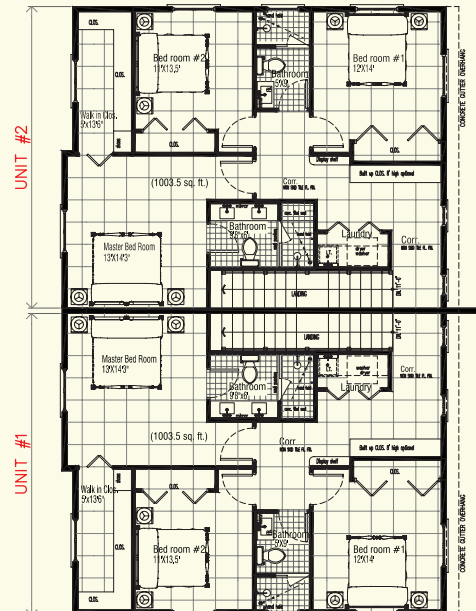

DUPLEX BLOCK FLOOR PLAN

2 - 2,663.1 Sq. Ft.

GROUND FLOOR PLAN

FIRST FLOOR PLAN

SECOND FLOOR PLAN