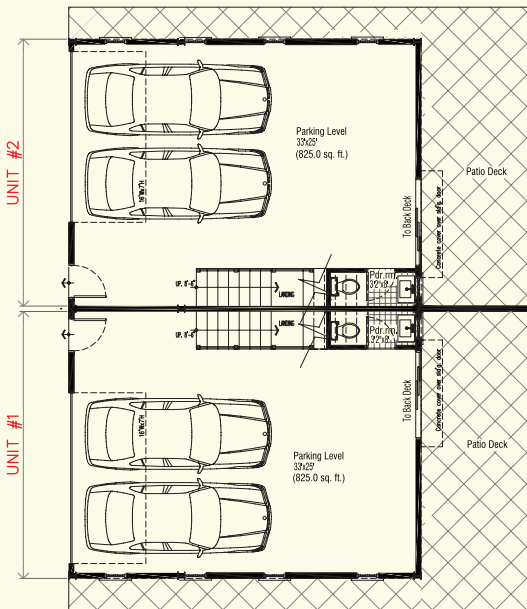

DUPLEX BLOCK FLOOR PLAN

2 - 2,663.1 Sq. Ft.

GROUND FLOOR PLAN

FIRST FLOOR PLAN

SECOND FLOOR PLAN