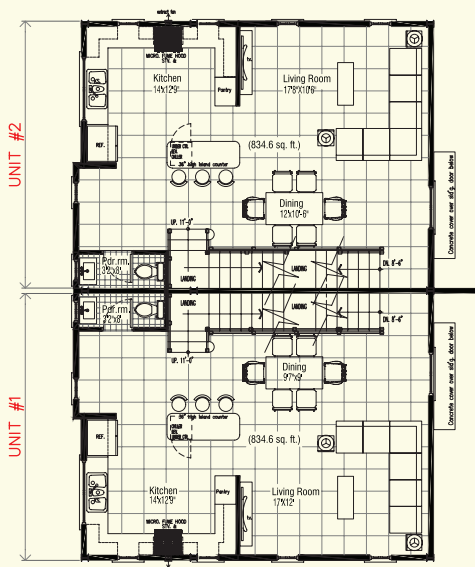

DUPLEX BLOCK FLOOR PLAN

2 - 2,663.1 Sq. Ft.

GROUND FLOOR PLAN

FIRST FLOOR PLAN

SECOND FLOOR PLAN